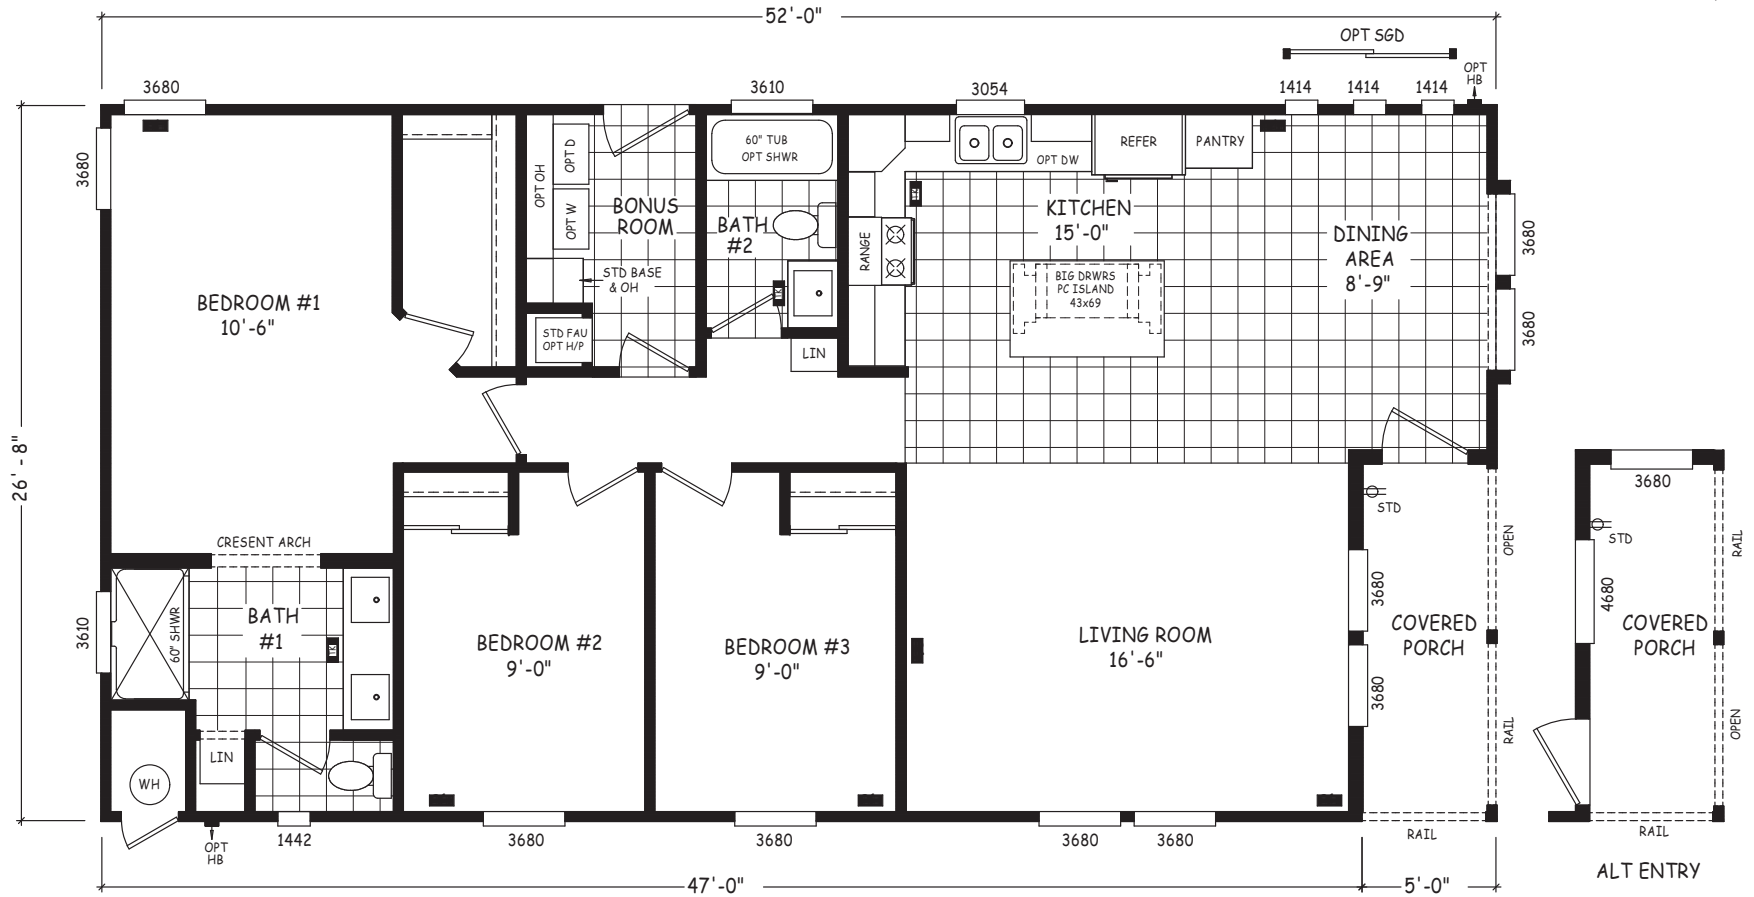

Hedrick

Pinnacle Series

1,387 SQ. FT. (Approximate) 3 Bedroom, 2 Bath

Last Updated: 8-22-22

MOBILE HOMES ON MAIN
8355 E. Main Street
Mesa, AZ 85207

MobileHomesOnMain.com | 1-800-750-8796

IMPORTANT: Alta Cima Corp reserves the right to modify, cancel or substitute products or features of this event at any time without prior notice or obligation. Pictures and other promotional materials are representative and may depict or contain floor plans, square footages, elevations, options, upgrades, extra design features, decorations, floor coverings, specialty light fixtures, custom paint and wall coverings, window treatments, landscaping, sound and alarm systems, furnishings, appliances, and other designer/decorator features and amenities that are not included as part of the home and/or may not be available at all locations. Home, pricing and community information is subject to change, and homes to prior sale, at any time without notice or obligation. ©2020 Alta Cima Corp. All rights reserved.