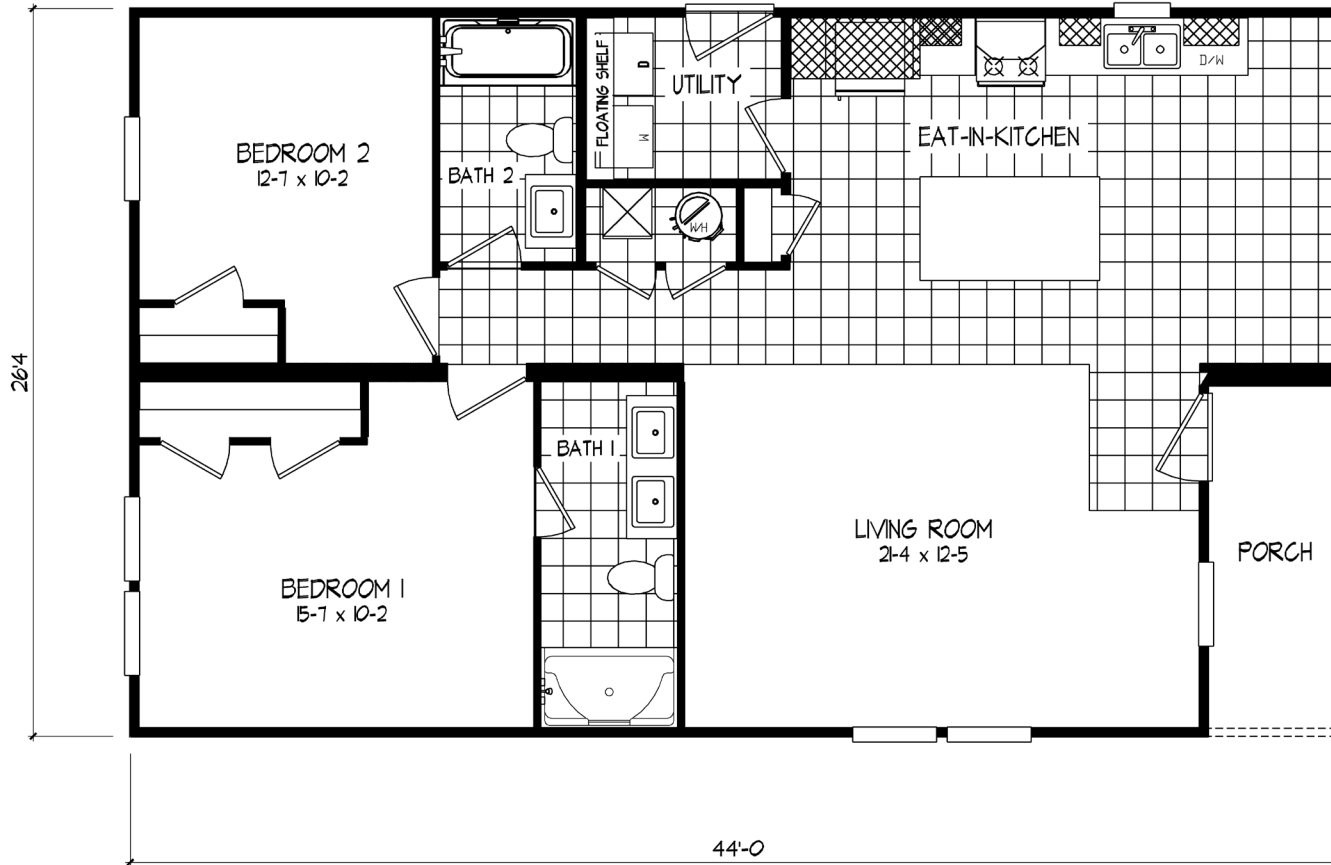

Henager

Tempo Porch Series - Multi Section

1093 SQ. FT. (Approximate) 2 Bedroom, 2 Bath

Last Updated: 2-25-25

MOBILE HOMES ON MAIN
8355 E. Main Street
Mesa, AZ 85207

MobileHomesOnMain.com | 1-800-750-8796

IMPORTANT: Alta Cima Corp reserves the right to modify, cancel or substitute products or features of this event at any time without prior notice or obligation. Pictures and other promotional materials are representative and may depict or contain floor plans, square footages, elevations, options, upgrades, extra design features, decorations, floor coverings, specialty light fixtures, custom paint and wall coverings, window treatments, landscaping, sound and alarm systems, furnishings, appliances, and other designer/decorator features and amenities that are not included as part of the home and/or may not be available at all locations. Home, pricing and community information is subject to change, and homes to prior sale, at any time without notice or obligation. ©2020 Alta Cima Corp. All rights reserved.