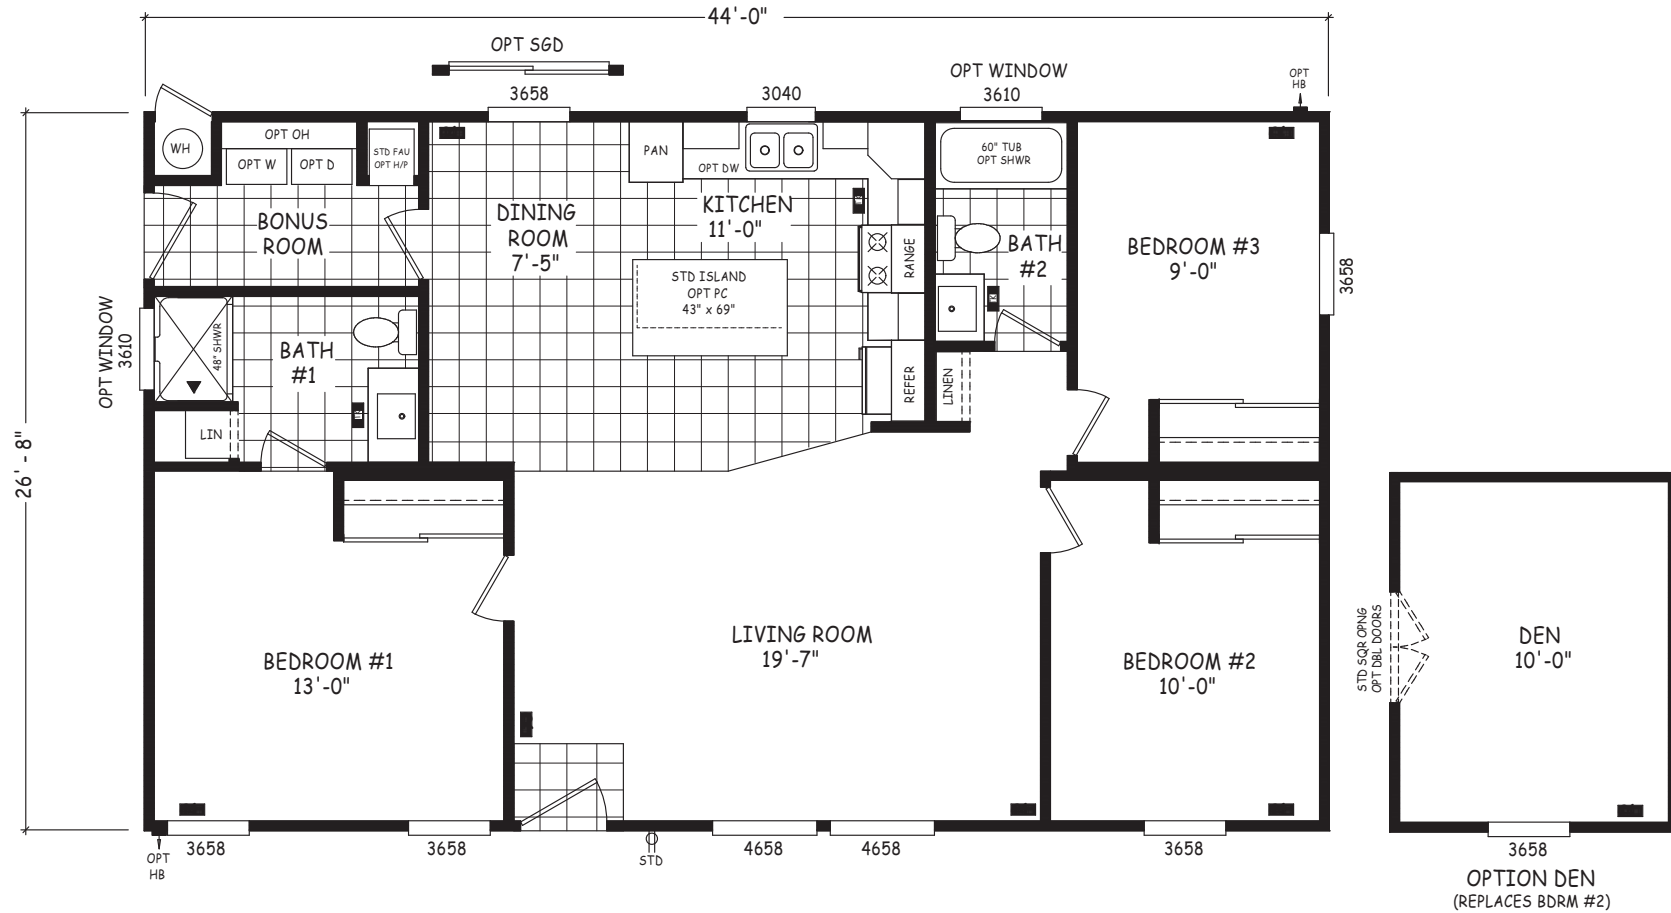

Henrik

Edge Series

1,174 SQ. FT. (Approximate) 3 Bedroom, 2 Bath

Last Updated: 5-21-24

MOBILE HOMES ON MAIN
8355 E. Main Street
Mesa, AZ 85207

MobileHomesOnMain.com | 1-800-750-8796

IMPORTANT: Alta Cima Corp reserves the right to modify, cancel or substitute products or features of this event at any time without prior notice or obligation. Pictures and other promotional materials are representative and may depict or contain floor plans, square footages, elevations, options, upgrades, extra design features, decorations, floor coverings, specialty light fixtures, custom paint and wall coverings, window treatments, landscaping, sound and alarm systems, furnishings, appliances, and other designer/decorator features and amenities that are not included as part of the home and/or may not be available at all locations. Home, pricing and community information is subject to change, and homes to prior sale, at any time without notice or obligation. ©2020 Alta Cima Corp. All rights reserved.