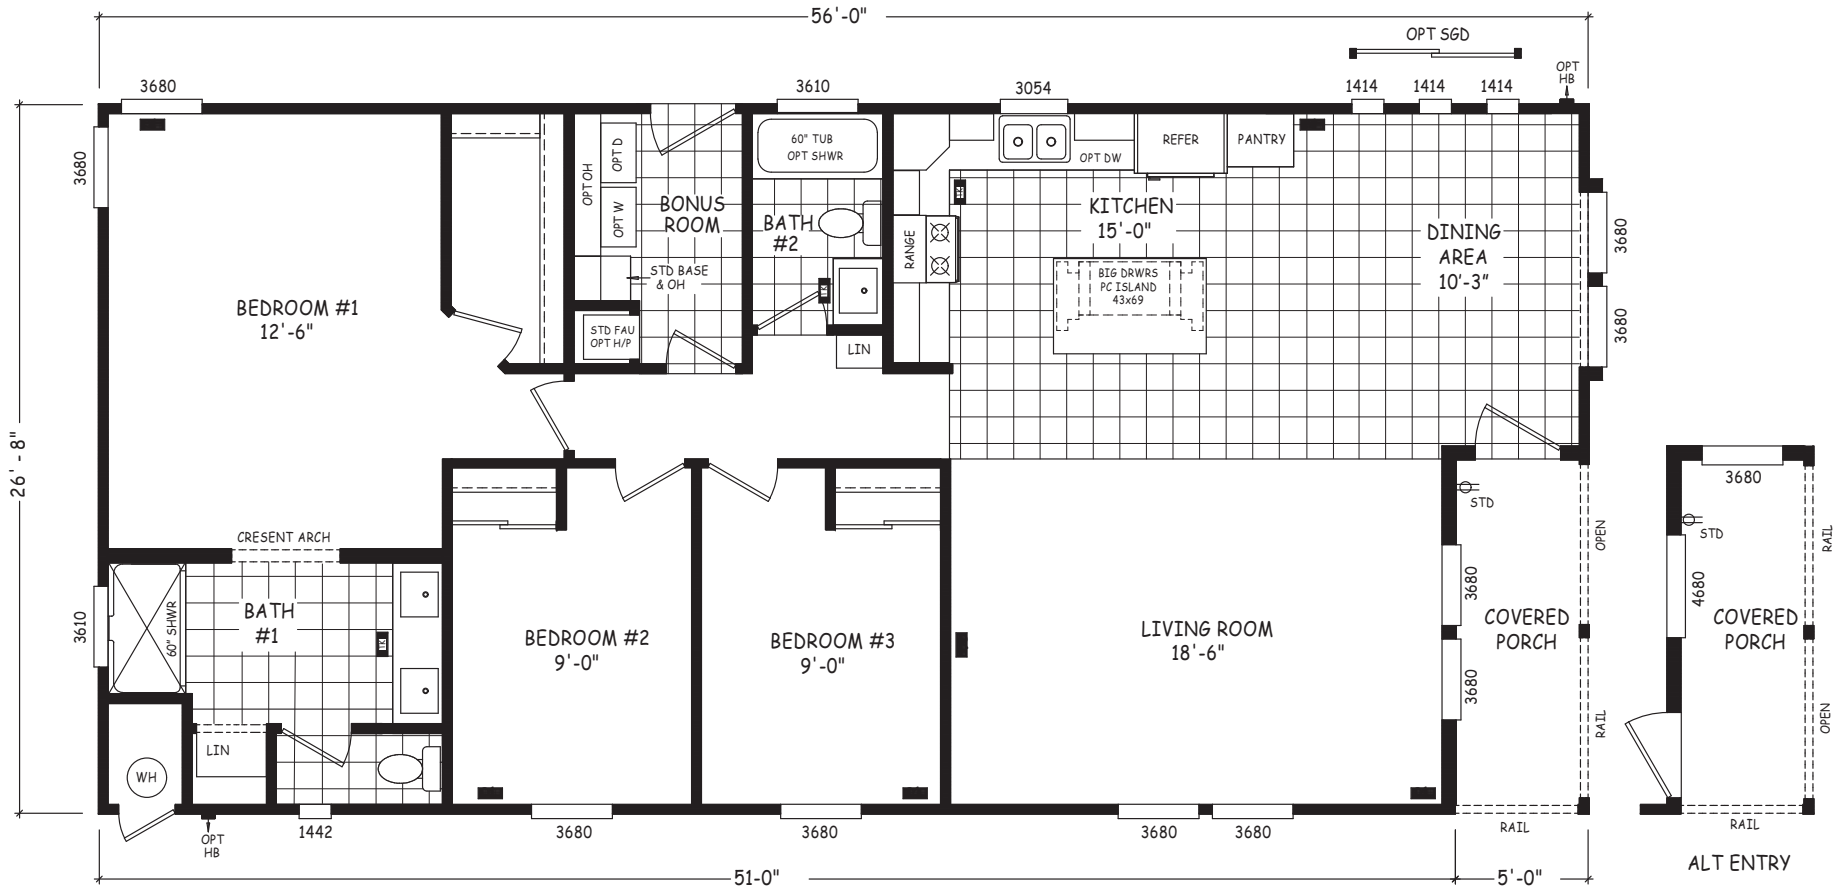

Horne

Pinnacle Series

1,494 SQ. FT. (Approximate) 3 Bedroom, 2 Bath

Last Updated: 8-22-22

MOBILE HOMES ON MAIN
8355 E. Main Street
Mesa, AZ 85207

MobileHomesOnMain.com | 1-800-750-8796

IMPORTANT: Alta Cima Corp reserves the right to modify, cancel or substitute products or features of this event at any time without prior notice or obligation. Pictures and other promotional materials are representative and may depict or contain floor plans, square footages, elevations, options, upgrades, extra design features, decorations, floor coverings, specialty light fixtures, custom paint and wall coverings, window treatments, landscaping, sound and alarm systems, furnishings, appliances, and other designer/decorator features and amenities that are not included as part of the home and/or may not be available at all locations. Home, pricing and community information is subject to change, and homes to prior sale, at any time without notice or obligation. ©2020 Alta Cima Corp. All rights reserved.