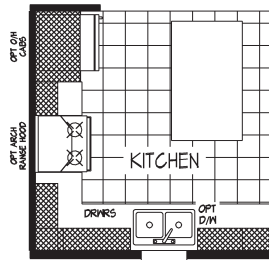

# Idabel

Desert Sky Series

990 SQ. FT. (Approximate) 3 Bedroom, 2 Bath

Last Updated: 5-13-24

**MOBILE HOMES ON MAIN**  
8355 E. Main Street  
Mesa, AZ 85207

**MobileHomesOnMain.com | 1-800-750-8796**

**IMPORTANT:** Alta Cima Corp reserves the right to modify, cancel or substitute products or features of this event at any time without prior notice or obligation. Pictures and other promotional materials are representative and may depict or contain floor plans, square footages, elevations, options, upgrades, extra design features, decorations, floor coverings, specialty light fixtures, custom paint and wall coverings, window treatments, landscaping, sound and alarm systems, furnishings, appliances, and other designer/decorator features and amenities that are not included as part of the home and/or may not be available at all locations. Home, pricing and community information is subject to change, and homes to prior sale, at any time without notice or obligation. ©2020 Alta Cima Corp. All rights reserved.