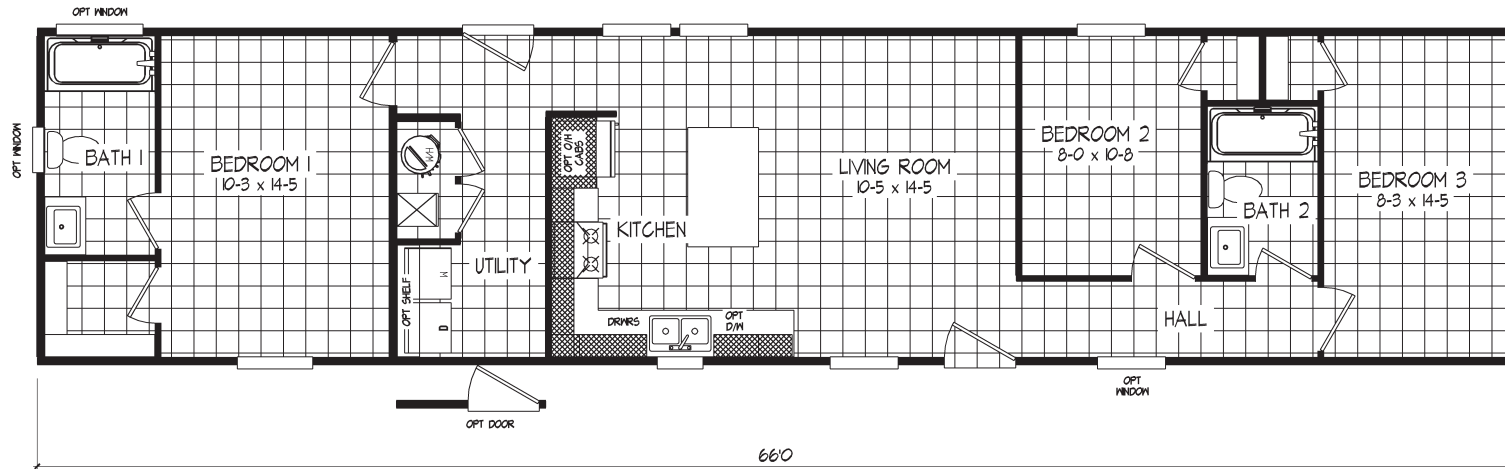

# Idabel

Desert Sky Series

990 SQ. FT. (Approximate) 3 Bedroom, 2 Bath

Last Updated: 5-13-24

**MOBILE HOMES ON MAIN**  
8355 E. Main Street  
Mesa, AZ 85207

**MobileHomesOnMain.com | 1-800-750-8796**

**IMPORTANT:** Alta Cima Corp reserves the right to modify, cancel or substitute products or features of this event at any time without prior notice or obligation. Pictures and other promotional materials are representative and may depict or contain floor plans, square footages, elevations, options, upgrades, extra design features, decorations, floor coverings, specialty light fixtures, custom paint and wall coverings, window treatments, landscaping, sound and alarm systems, furnishings, appliances, and other designer/decorator features and amenities that are not included as part of the home and/or may not be available at all locations. Home, pricing and community information is subject to change, and homes to prior sale, at any time without notice or obligation. ©2020 Alta Cima Corp. All rights reserved.