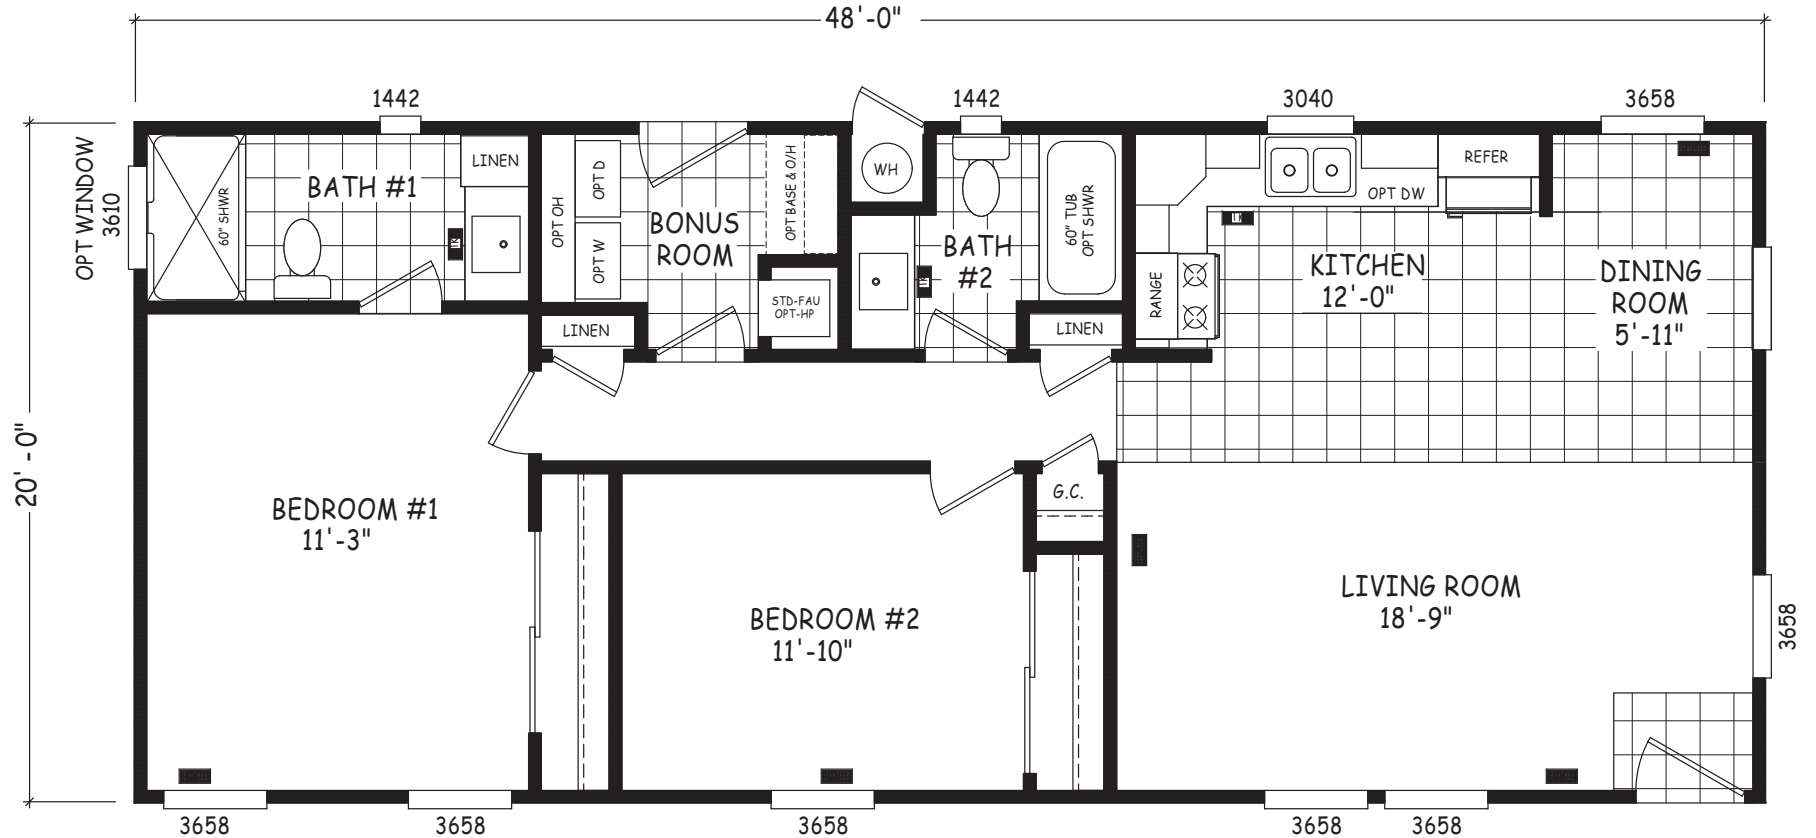

Iron Creek

Edge Series

960 SQ. FT. (Approximate) 2 Bedroom, 2 Bath

Last Updated: 8-22-22

MOBILE HOMES ON MAIN
8355 E. Main Street
Mesa, AZ 85207

MobileHomesOnMain.com | 1-800-750-8796

IMPORTANT: Alta Cima Corp reserves the right to modify, cancel or substitute products or features of this event at any time without prior notice or obligation. Pictures and other promotional materials are representative and may depict or contain floor plans, square footages, elevations, options, upgrades, extra design features, decorations, floor coverings, specialty light fixtures, custom paint and wall coverings, window treatments, landscaping, sound and alarm systems, furnishings, appliances, and other designer/decorator features and amenities that are not included as part of the home and/or may not be available at all locations. Home, pricing and community information is subject to change, and homes to prior sale, at any time without notice or obligation. ©2020 Alta Cima Corp. All rights reserved.