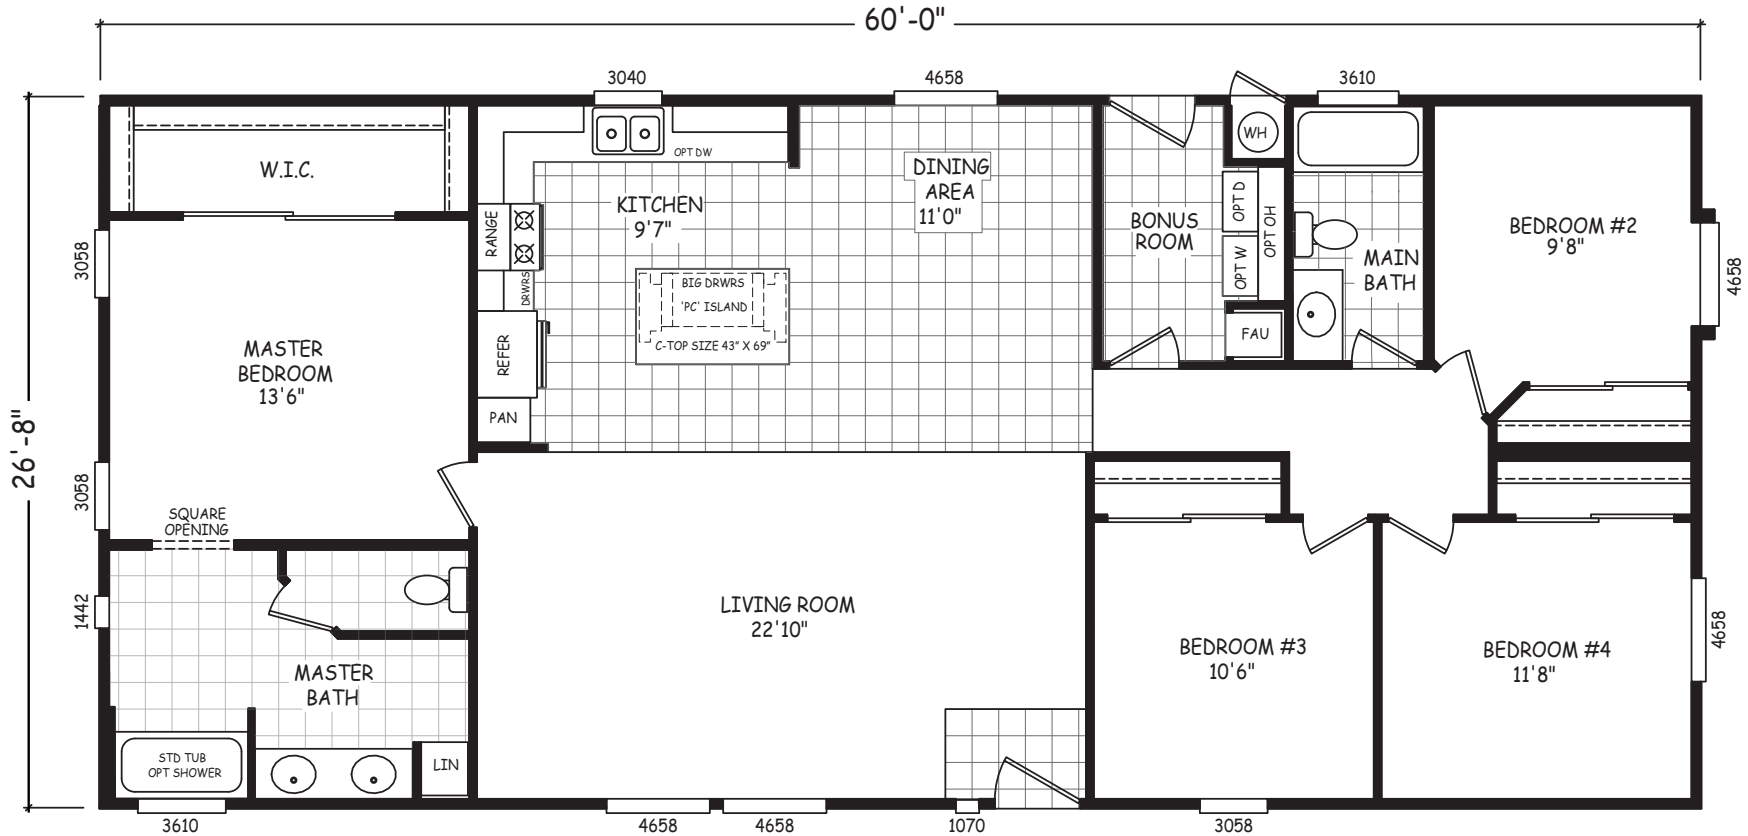

Irwin

Sedona Ridge Series

1,600 SQ. FT. (Approximate) 4 Bedroom, 2 Bath

Last Updated: 2-18-21

MOBILE HOMES ON MAIN
8355 E. Main Street
Mesa, AZ 85207

MobileHomesOnMain.com | 1-800-750-8796

IMPORTANT: Alta Cima Corp reserves the right to modify, cancel or substitute products or features of this event at any time without prior notice or obligation. Pictures and other promotional materials are representative and may depict or contain floor plans, square footages, elevations, options, upgrades, extra design features, decorations, floor coverings, specialty light fixtures, custom paint and wall coverings, window treatments, landscaping, sound and alarm systems, furnishings, appliances, and other designer/decorator features and amenities that are not included as part of the home and/or may not be available at all locations. Home, pricing and community information is subject to change, and homes to prior sale, at any time without notice or obligation. ©2020 Alta Cima Corp. All rights reserved.