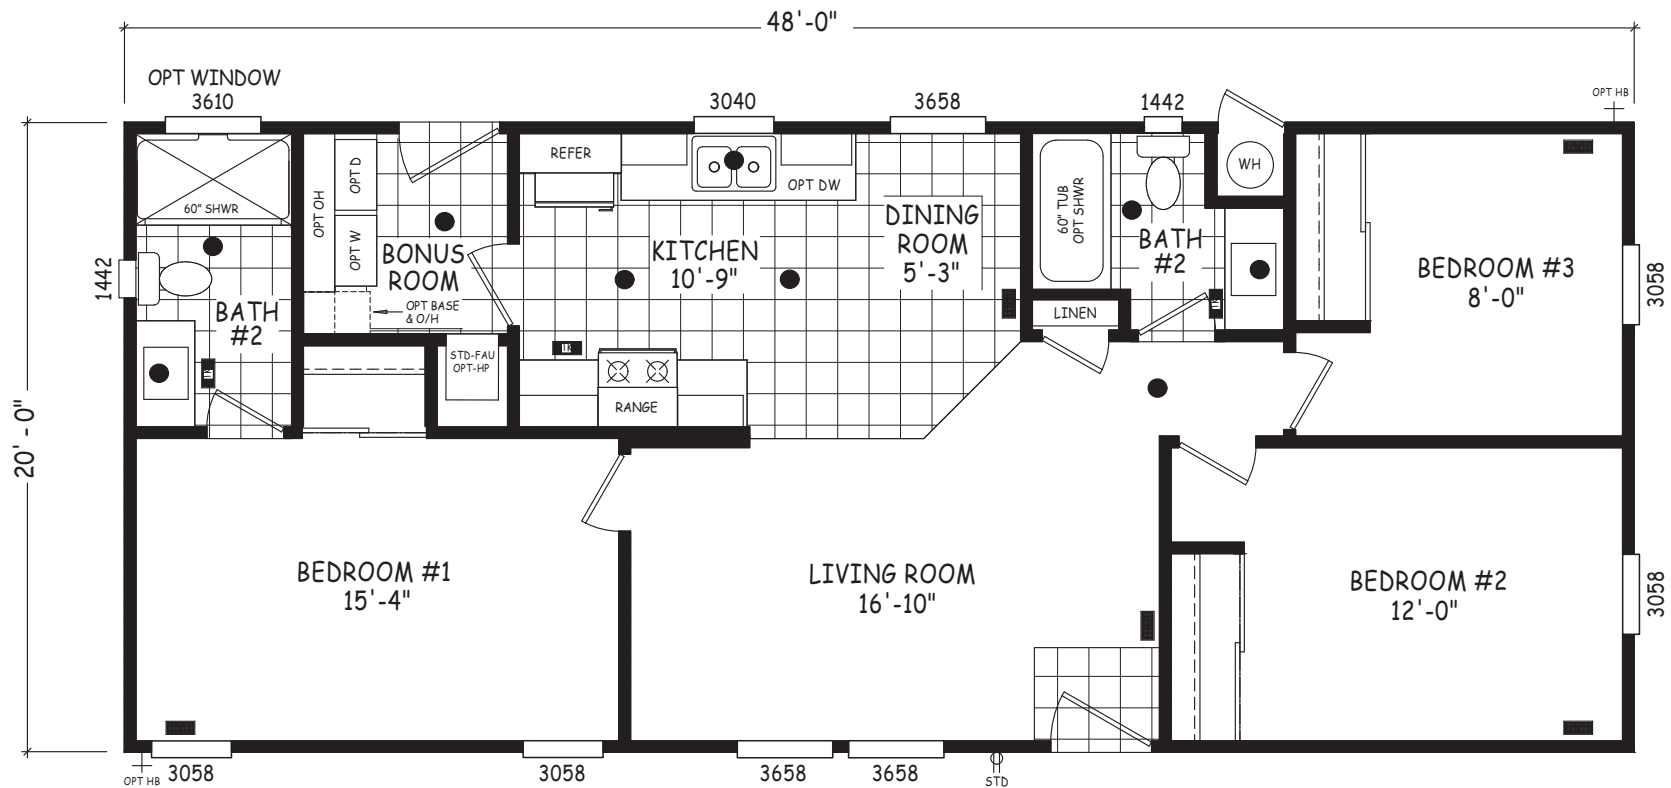

Jade Creek

Edge Series

960 SQ. FT. (Approximate) 3 Bedroom, 2 Bath

Last Updated: 5-21-24

MOBILE HOMES ON MAIN
8355 E. Main Street
Mesa, AZ 85207

MobileHomesOnMain.com | 1-800-750-8796

IMPORTANT: Alta Cima Corp reserves the right to modify, cancel or substitute products or features of this event at any time without prior notice or obligation. Pictures and other promotional materials are representative and may depict or contain floor plans, square footages, elevations, options, upgrades, extra design features, decorations, floor coverings, specialty light fixtures, custom paint and wall coverings, window treatments, landscaping, sound and alarm systems, furnishings, appliances, and other designer/decorator features and amenities that are not included as part of the home and/or may not be available at all locations. Home, pricing and community information is subject to change, and homes to prior sale, at any time without notice or obligation. ©2020 Alta Cima Corp. All rights reserved.