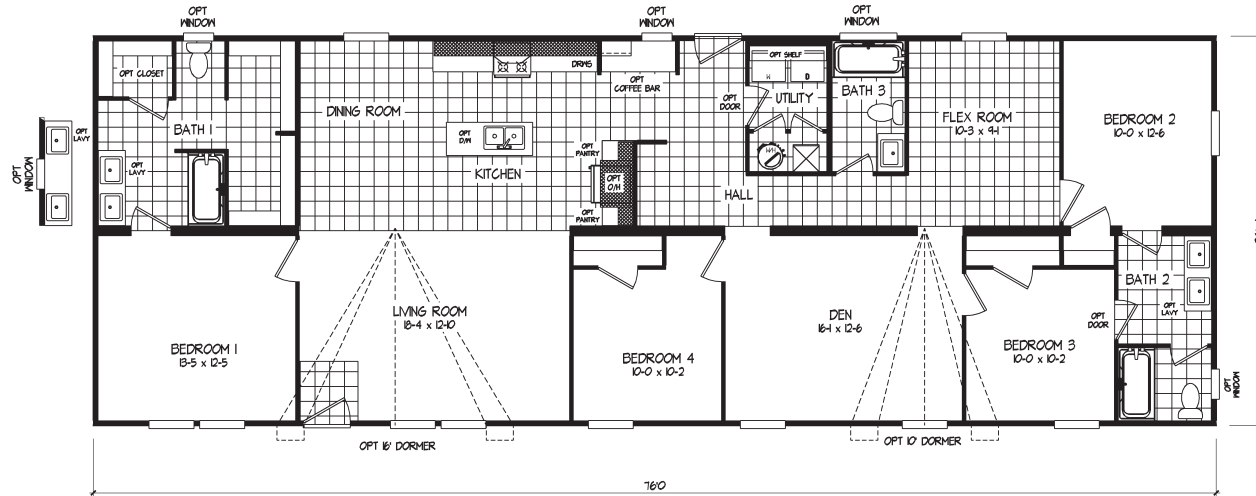

Jaroso

Desert Sky Series

2,001 SQ. FT. (Approximate) 4 Bedroom, 3 Bath

Last Updated: 6-5-26

MOBILE HOMES ON MAIN
8355 E. Main Street
Mesa, AZ 85207

MobileHomesOnMain.com | 1-800-750-8796

IMPORTANT: Alta Cima Corp reserves the right to modify, cancel or substitute products or features of this event at any time without prior notice or obligation. Pictures and other promotional materials are representative and may depict or contain floor plans, square footages, elevations, options, upgrades, extra design features, decorations, floor coverings, specialty light fixtures, custom paint and wall coverings, window treatments, landscaping, sound and alarm systems, furnishings, appliances, and other designer/decorator features and amenities that are not included as part of the home and/or may not be available at all locations. Home, pricing and community information is subject to change, and homes to prior sale, at any time without notice or obligation. ©2020 Alta Cima Corp. All rights reserved.