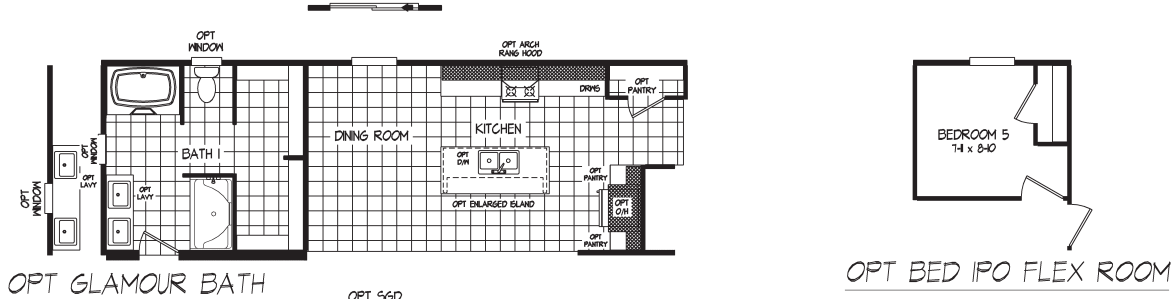

Jaroso

Desert Sky Series

2,001 SQ. FT. (Approximate) 4 Bedroom, 3 Bath

Last Updated: 6-5-26

MOBILE HOMES ON MAIN
8355 E. Main Street
Mesa, AZ 85207

MobileHomesOnMain.com | 1-800-750-8796

IMPORTANT: Alta Cima Corp reserves the right to modify, cancel or substitute products or features of this event at any time without prior notice or obligation. Pictures and other promotional materials are representative and may depict or contain floor plans, square footages, elevations, options, upgrades, extra design features, decorations, floor coverings, specialty light fixtures, custom paint and wall coverings, window treatments, landscaping, sound and alarm systems, furnishings, appliances, and other designer/decorator features and amenities that are not included as part of the home and/or may not be available at all locations. Home, pricing and community information is subject to change, and homes to prior sale, at any time without notice or obligation. ©2020 Alta Cima Corp. All rights reserved.