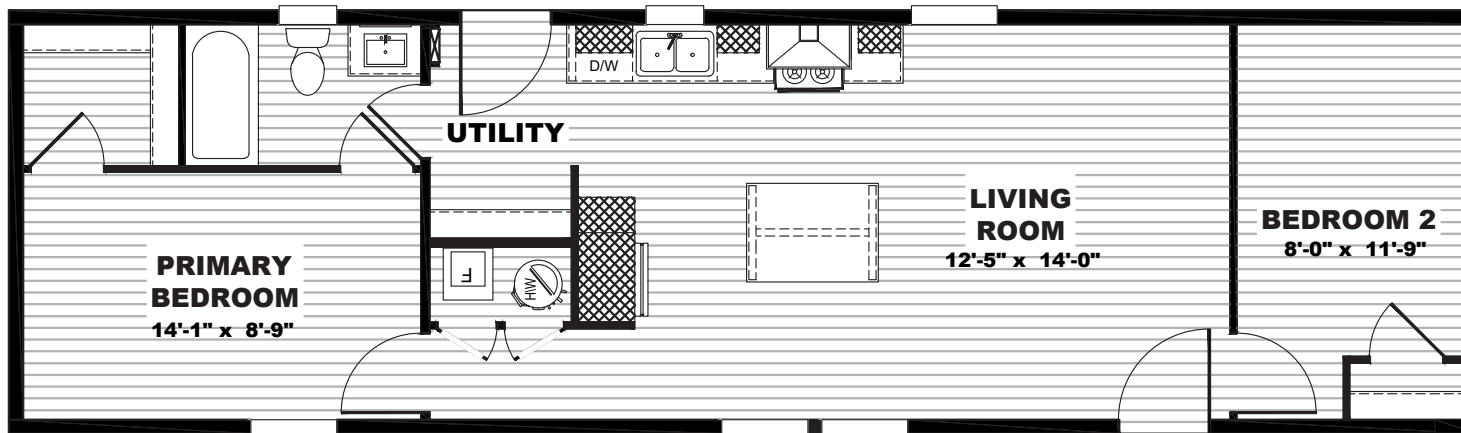

Kempsey

Tempo Series - Single Section

780 SQ. FT. (Approximate) 2 Bedroom, 1 Bath

Last Updated: 9-19-25

Note: This home includes a walk-in shower.
(Tub/Shower as shown is not available)

MOBILE HOMES ON MAIN
8355 E. Main Street
Mesa, AZ 85207