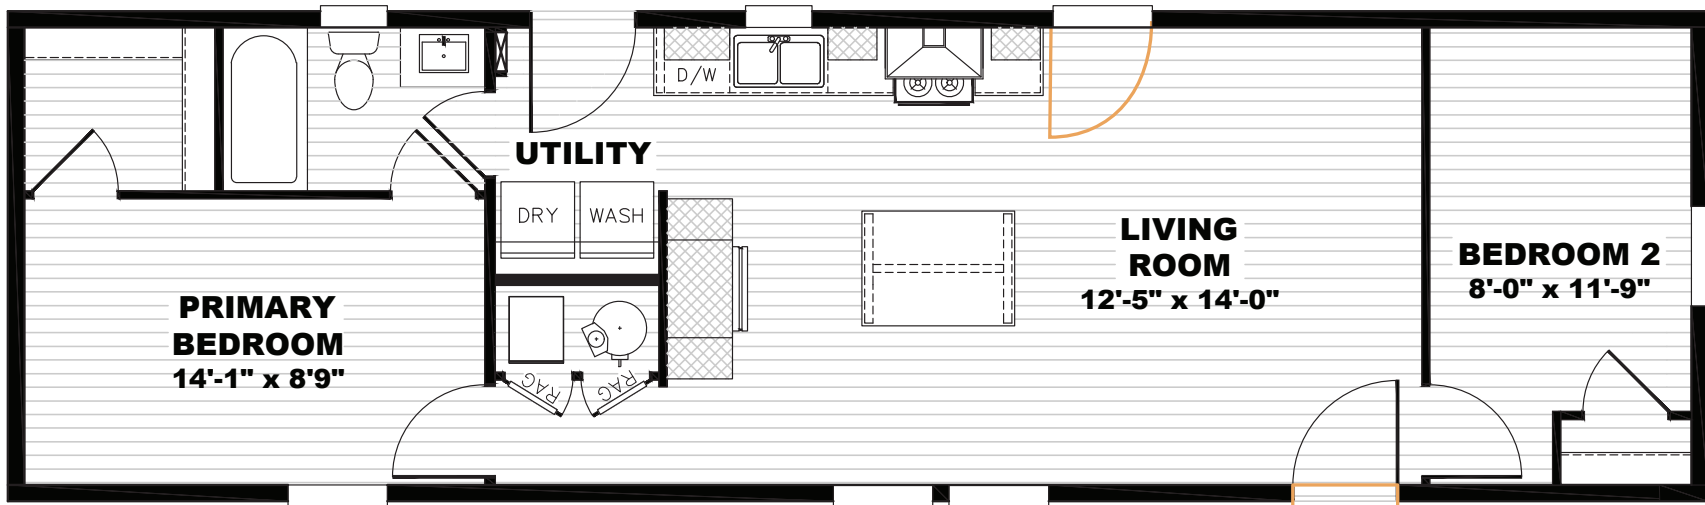

Kempsey

Tempo Series - Single Section

780 SQ. FT. (Approximate) 2 Bedroom, 1 Bath

Last Updated: 10-2-24

 Alternate Door Location Available

Note: This home includes a walk-in shower.
(Tub/Shower as shown is not available)