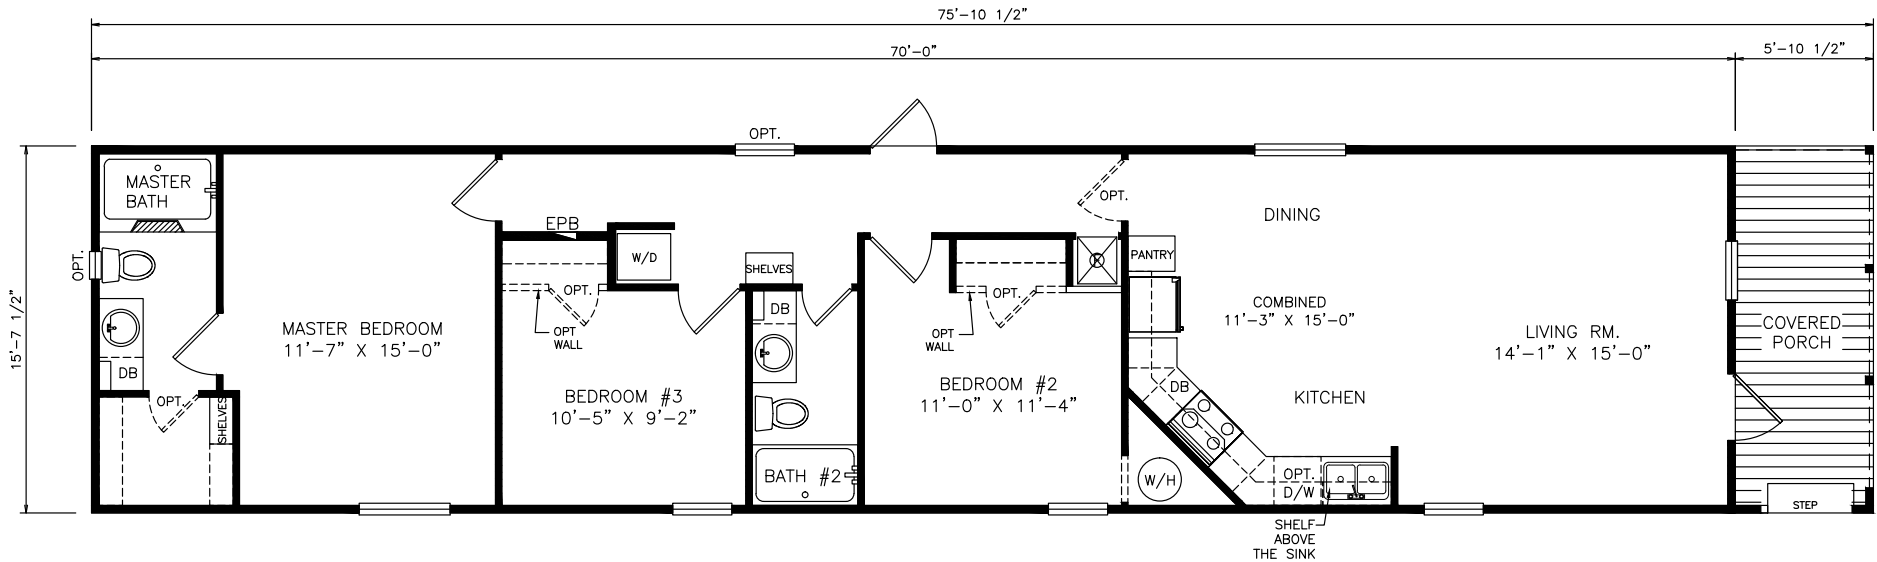

Lampton

Heritage Series - Single Section

1,193 SQ. FT. (Approximate) 3 Bedrooms, 2 Baths

Last Updated: 6-22-21

MOBILE HOMES ON MAIN
8355 E. Main Street
Mesa, AZ 85207

MobileHomesOnMain.com | 1-800-750-8796