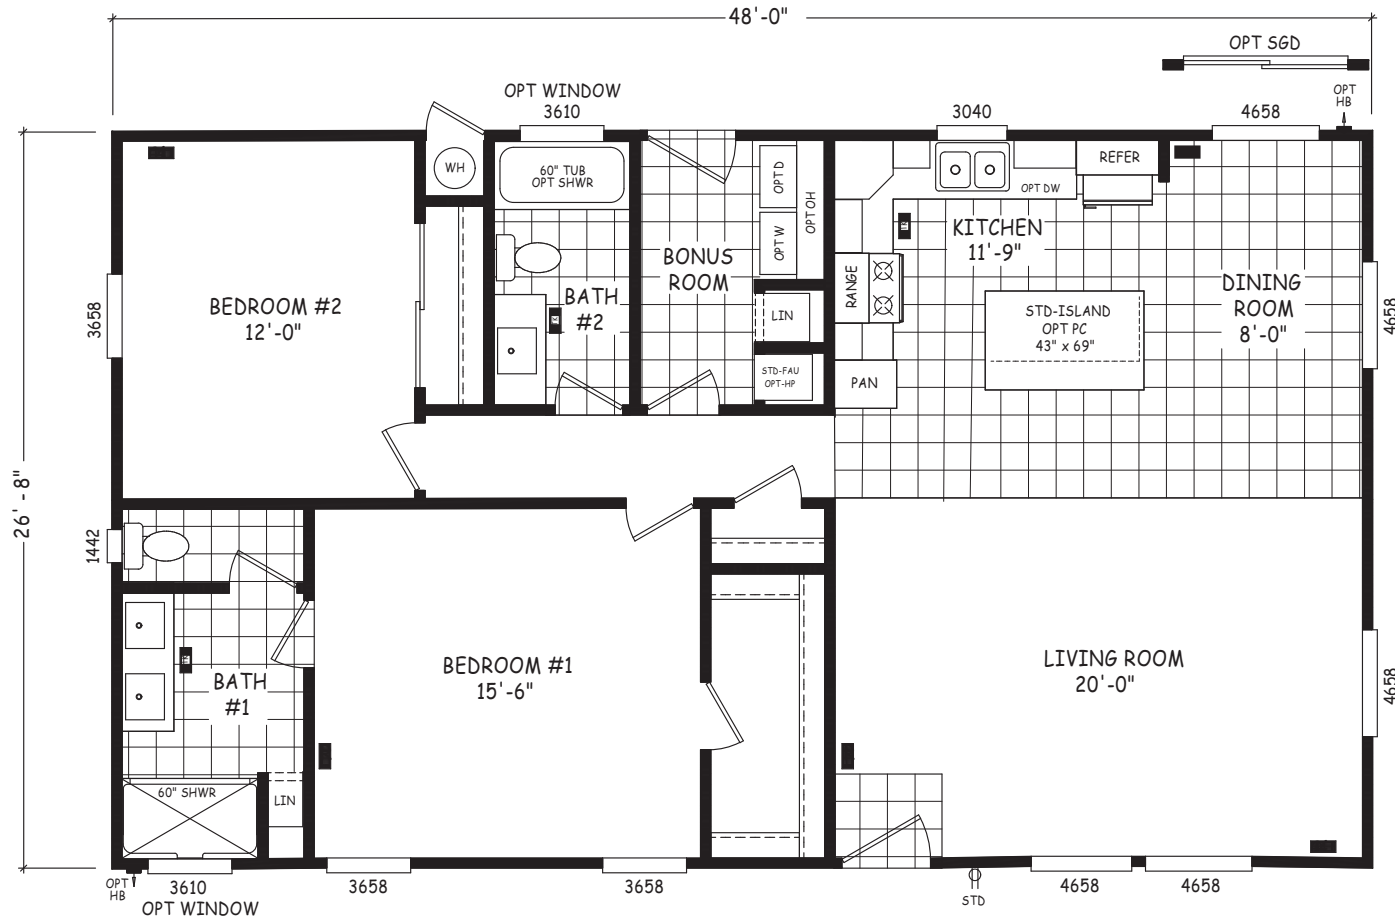

Landers

Edge Series

1,280 SQ. FT. (Approximate) 2 Bedroom, 2 Bath

Last Updated: 8-22-22

MOBILE HOMES ON MAIN
8355 E. Main Street
Mesa, AZ 85207

MobileHomesOnMain.com | 1-800-750-8796

IMPORTANT: Alta Cima Corp reserves the right to modify, cancel or substitute products or features of this event at any time without prior notice or obligation. Pictures and other promotional materials are representative and may depict or contain floor plans, square footages, elevations, options, upgrades, extra design features, decorations, floor coverings, specialty light fixtures, custom paint and wall coverings, window treatments, landscaping, sound and alarm systems, furnishings, appliances, and other designer/decorator features and amenities that are not included as part of the home and/or may not be available at all locations. Home, pricing and community information is subject to change, and homes to prior sale, at any time without notice or obligation. ©2020 Alta Cima Corp. All rights reserved.