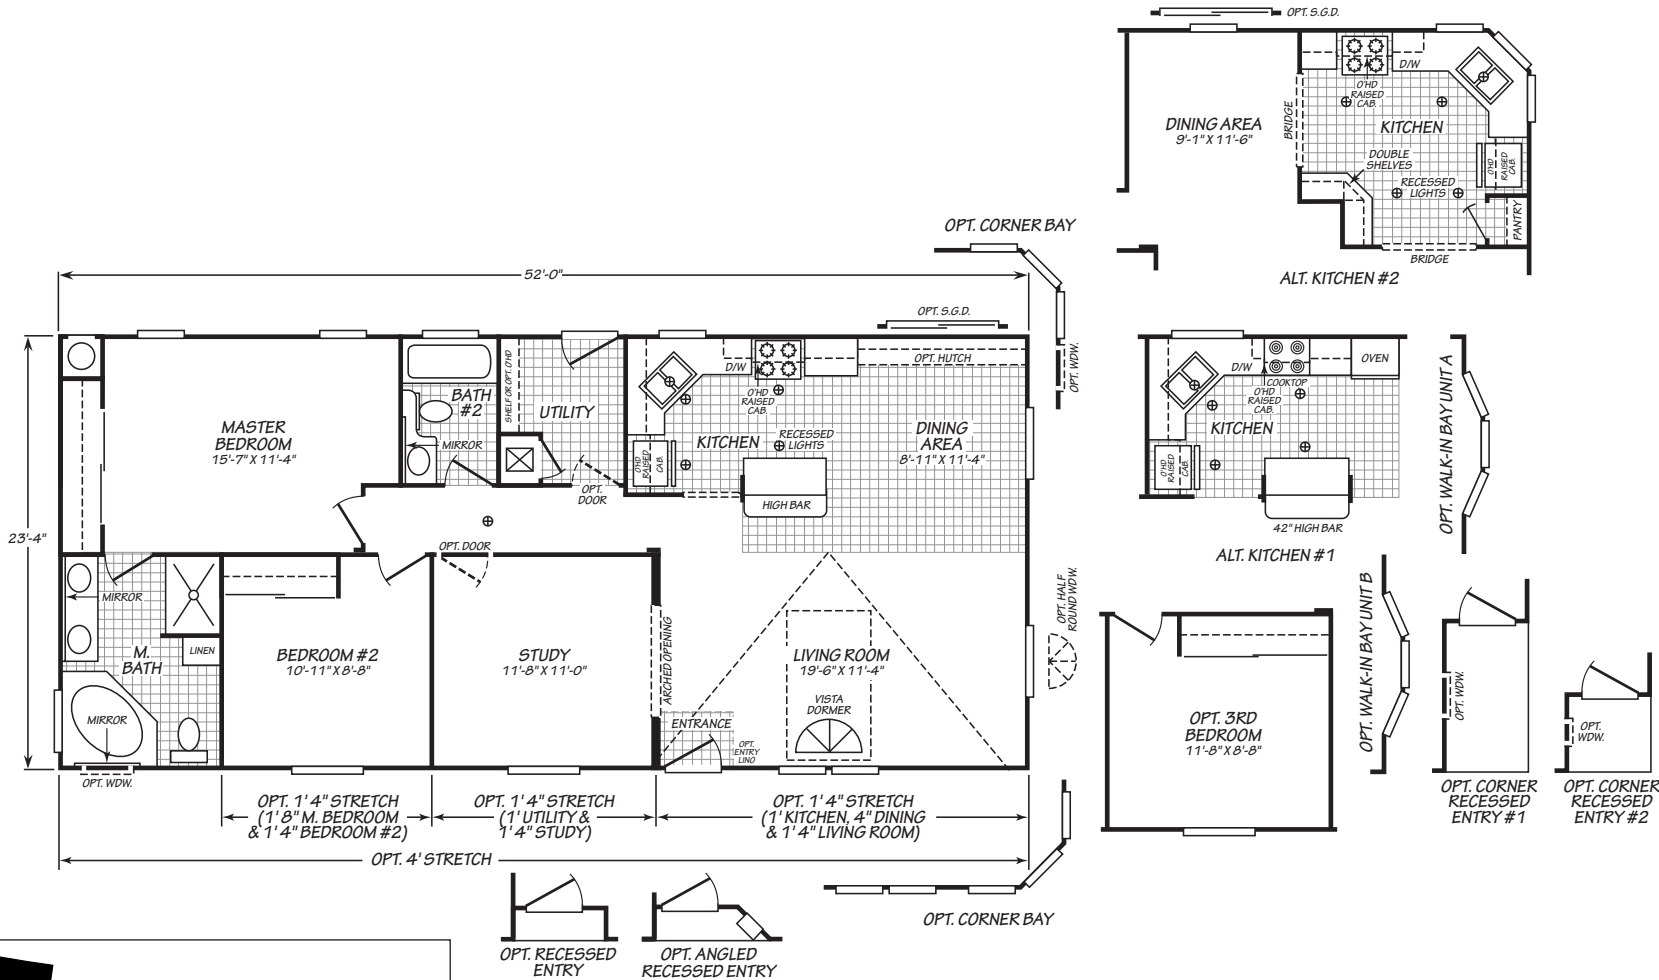

Laurel Oak

Vogue II Series

1,213 SQ. FT. (Approximate) 2 Bedroom, 2 Bath

Last Updated: 11-2-22

MOBILE HOMES ON MAIN
8355 E. Main Street
Mesa, AZ 85207

MobileHomesOnMain.com | 1-800-750-8796

IMPORTANT: Alta Cima Corp reserves the right to modify, cancel or substitute products or features of this event at any time without prior notice or obligation. Pictures and other promotional materials are representative and may depict or contain floor plans, square footages, elevations, options, upgrades, extra design features, decorations, floor coverings, specialty light fixtures, custom paint and wall coverings, window treatments, landscaping, sound and alarm systems, furnishings, appliances, and other designer/decorator features and amenities that are not included as part of the home and/or may not be available at all locations. Home, pricing and community information is subject to change, and homes to prior sale, at any time without notice or obligation. ©2020 Alta Cima Corp. All rights reserved.