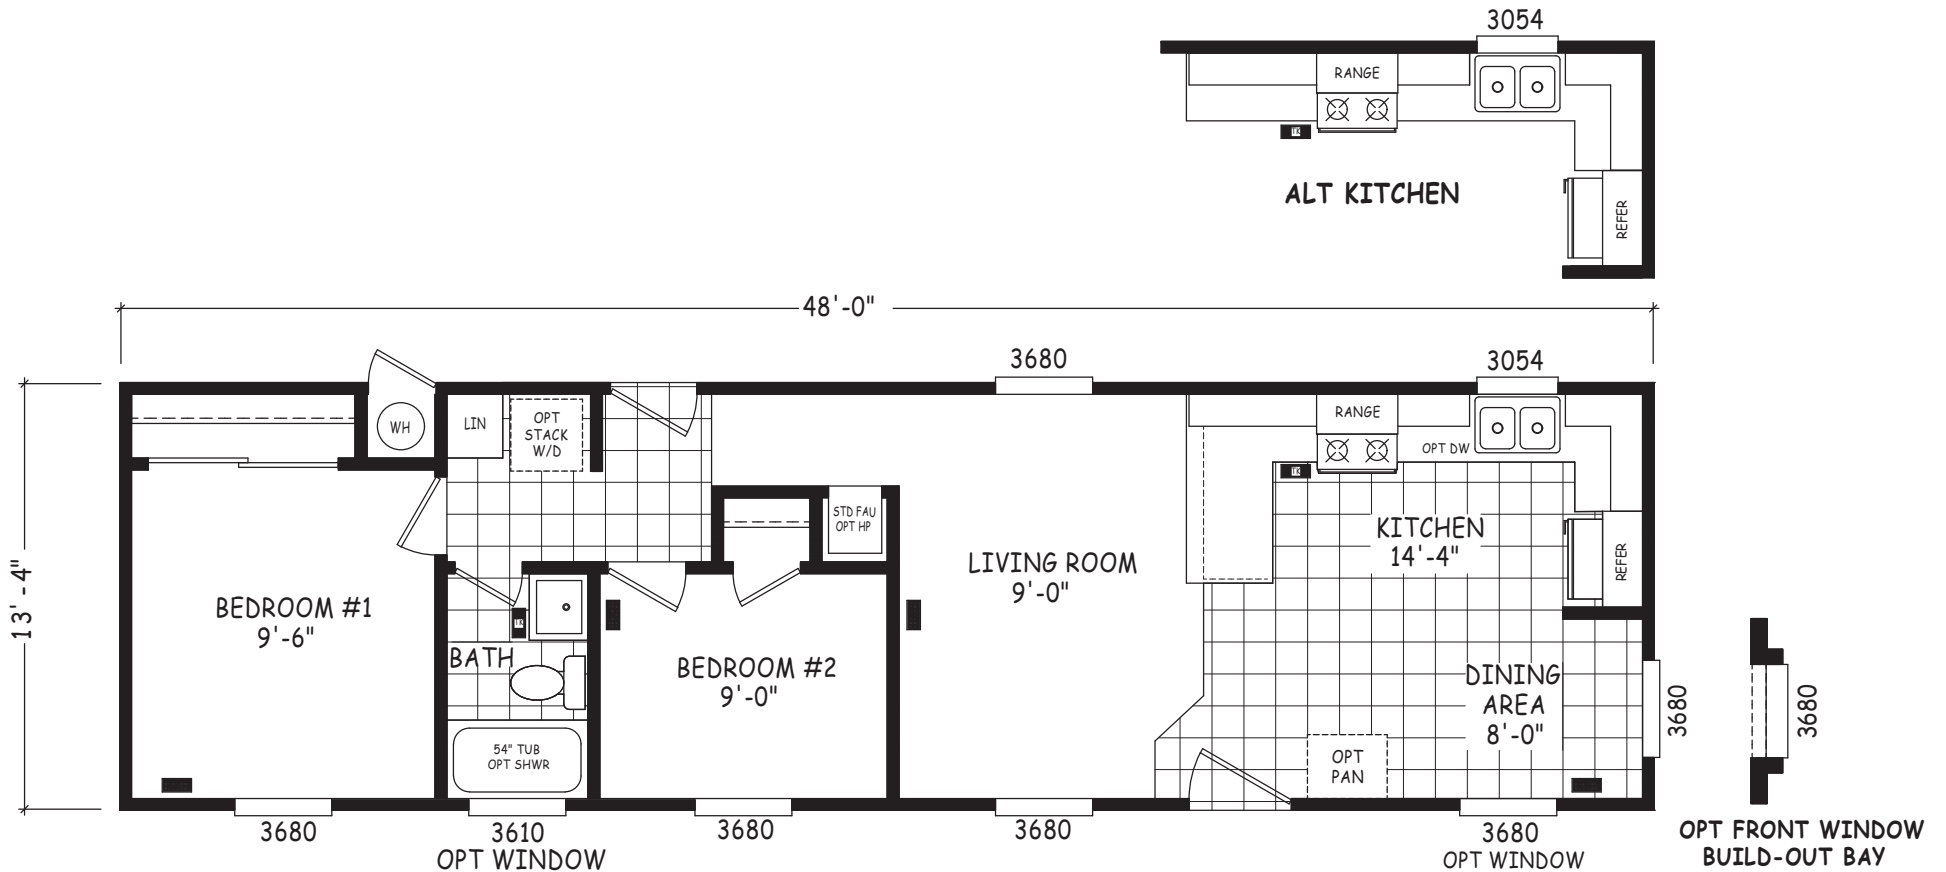

Lenny

Encore Single Wide Series

640 SQ. FT. (Approximate) 2 Bedroom, 1 Bath

Last Updated: 12-8-22

MOBILE HOMES ON MAIN
8355 E. Main Street
Mesa, AZ 85207

MobileHomesOnMain.com | 1-800-750-8796

IMPORTANT: Alta Cima Corp reserves the right to modify, cancel or substitute products or features of this event at any time without prior notice or obligation. Pictures and other promotional materials are representative and may depict or contain floor plans, square footages, elevations, options, upgrades, extra design features, decorations, floor coverings, specialty light fixtures, custom paint and wall coverings, window treatments, landscaping, sound and alarm systems, furnishings, appliances, and other designer/decorator features and amenities that are not included as part of the home and/or may not be available at all locations. Home, pricing and community information is subject to change, and homes to prior sale, at any time without notice or obligation. ©2020 Alta Cima Corp. All rights reserved.