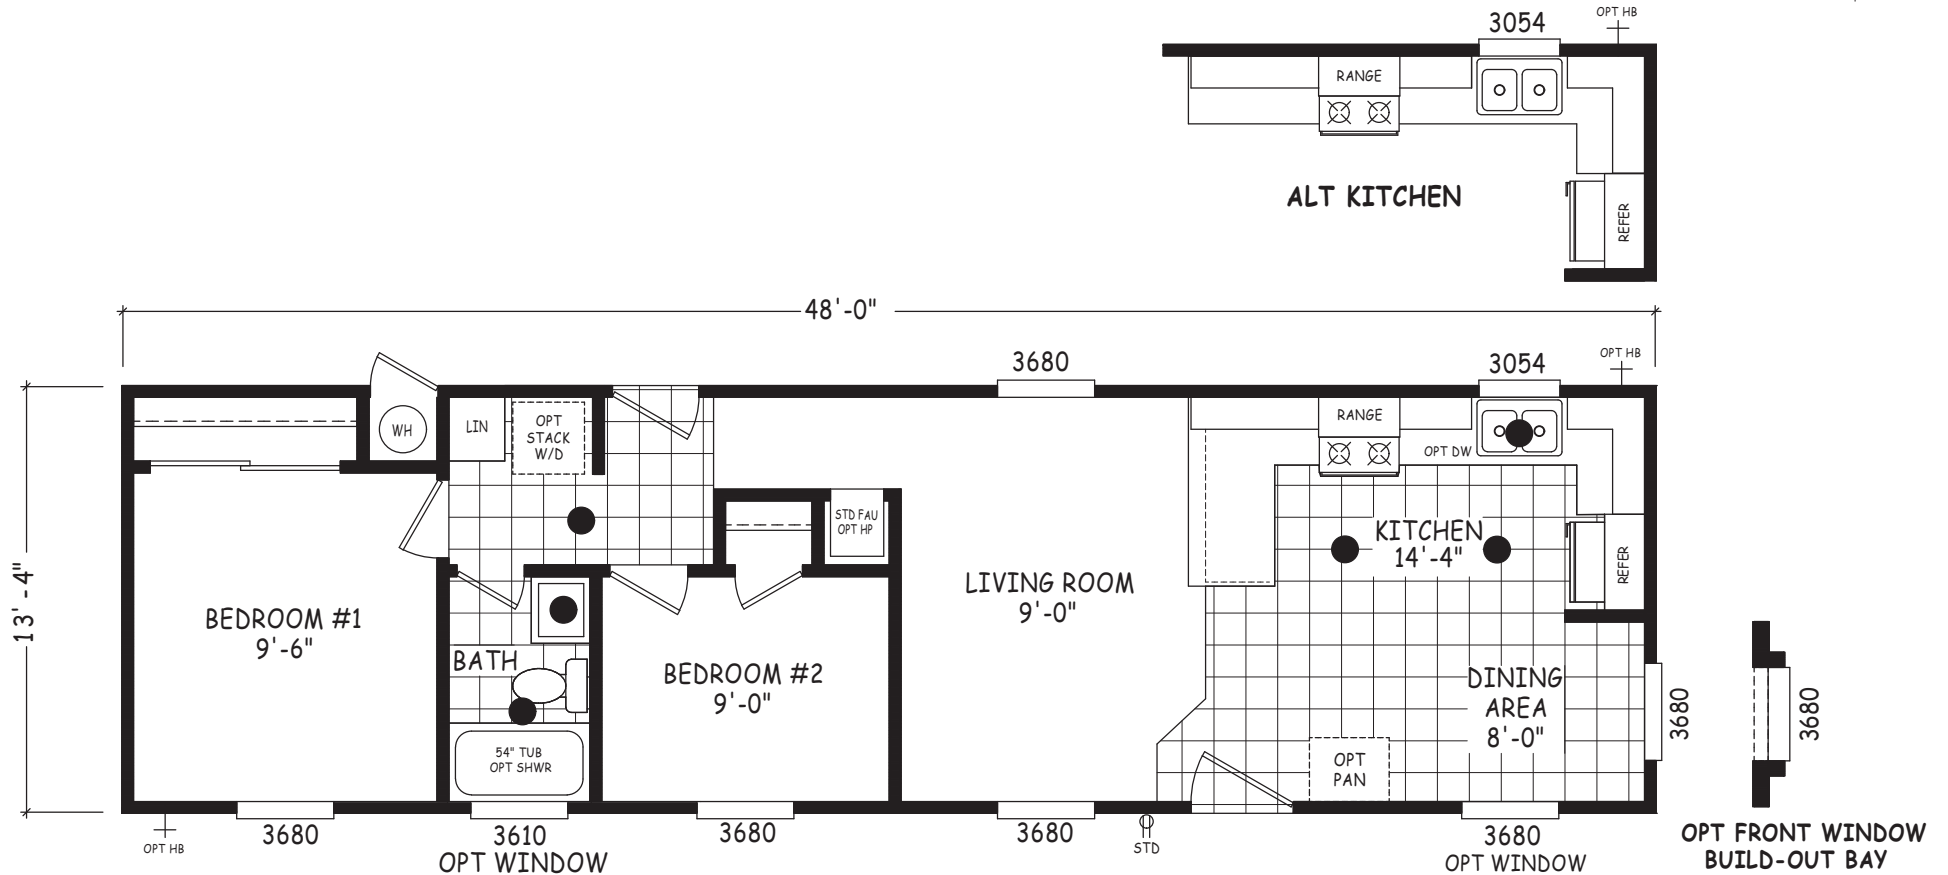

Lenny

Encore Single Wide Series

640 SQ. FT. (Approximate) 2 Bedroom, 1 Bath

Last Updated: 6-30-25

MOBILE HOMES ON MAIN
8355 E. Main Street
Mesa, AZ 85207

MobileHomesOnMain.com | 1-800-750-8796

IMPORTANT: Alta Cima Corp reserves the right to modify, cancel or substitute products or features of this event at any time without prior notice or obligation. Pictures and other promotional materials are representative and may depict or contain floor plans, square footages, elevations, options, upgrades, extra design features, decorations, floor coverings, specialty light fixtures, custom paint and wall coverings, window treatments, landscaping, sound and alarm systems, furnishings, appliances, and other designer/decorator features and amenities that are not included as part of the home and/or may not be available at all locations. Home, pricing and community information is subject to change, and homes to prior sale, at any time without notice or obligation. ©2020 Alta Cima Corp. All rights reserved.