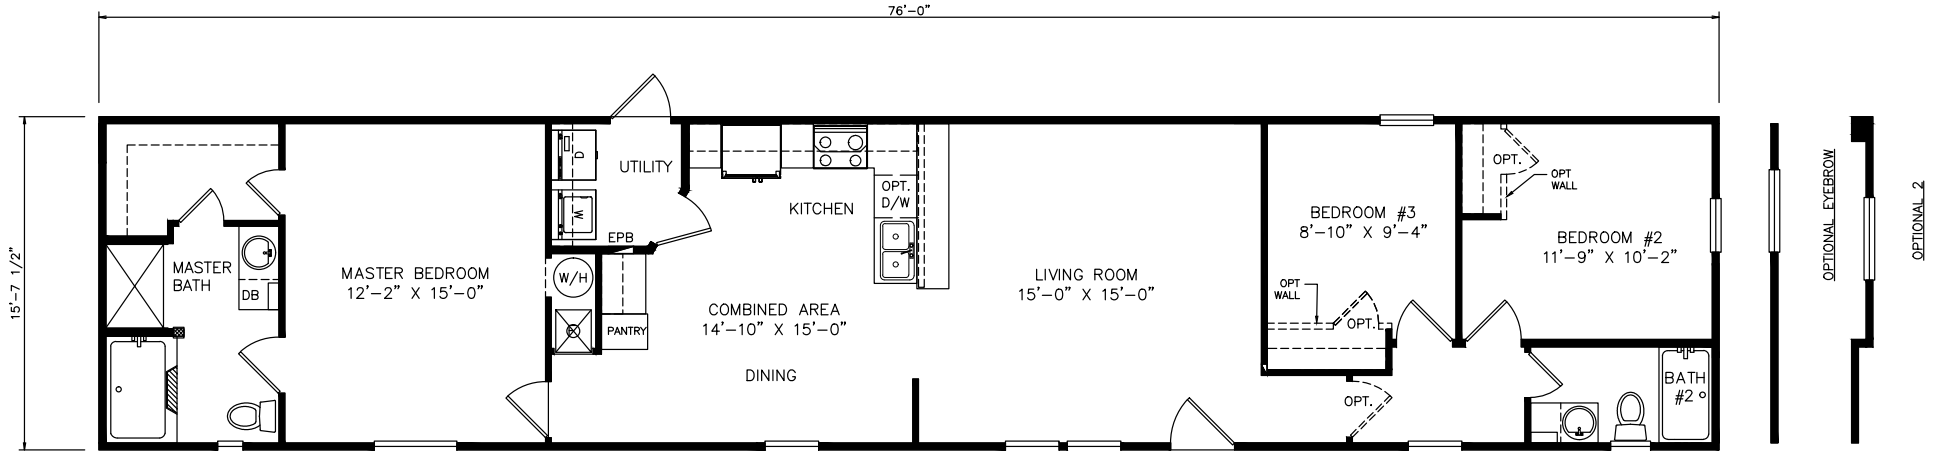

Lenorah

Heritage Series - Single Section

1,193 SQ. FT. (Approximate) 3 Bedrooms, 2 Baths

Last Updated: 6-22-21

MOBILE HOMES ON MAIN
8355 E. Main Street
Mesa, AZ 85207

MobileHomesOnMain.com | 1-800-750-8796