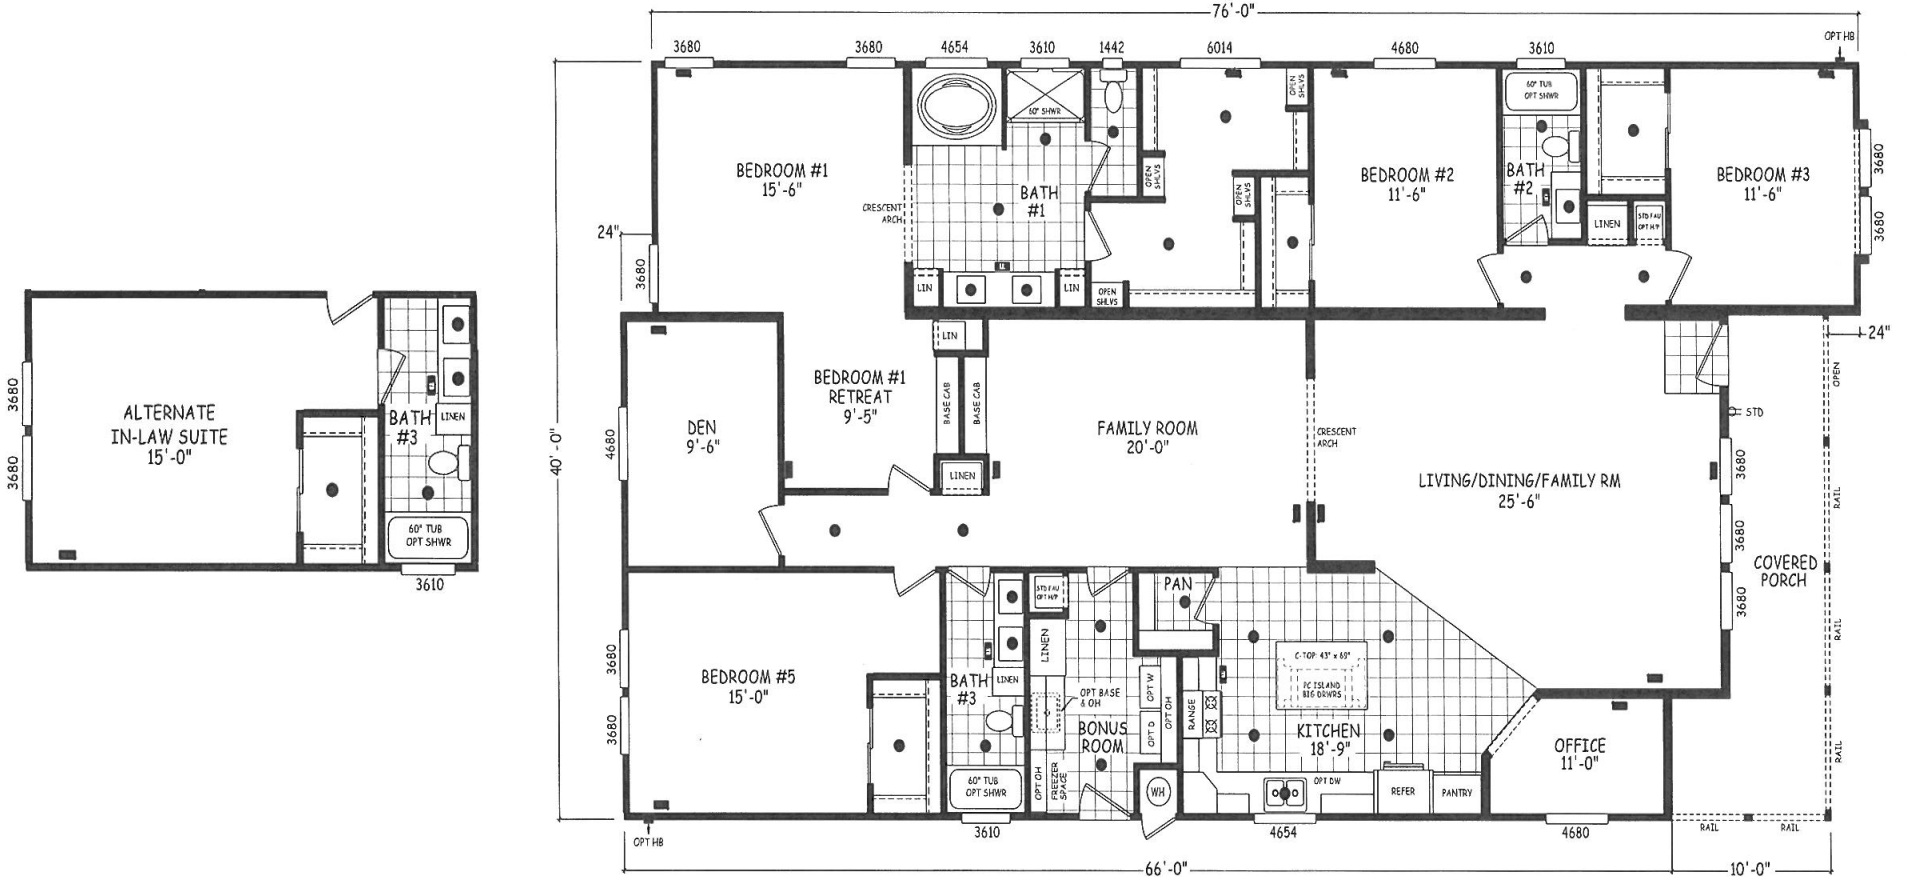

Leslie

Pinnacle Series

3,040 SQ. FT. (Approximate) 4 Bedroom, 3 Bath

Last Updated: 6-30-25

MOBILE HOMES ON MAIN
8355 E. Main Street
Mesa, AZ 85207

MobileHomesOnMain.com | 1-800-750-8796

IMPORTANT: Alta Cima Corp reserves the right to modify, cancel or substitute products or features of this event at any time without prior notice or obligation. Pictures and other promotional materials are representative and may depict or contain floor plans, square footages, elevations, options, upgrades, extra design features, decorations, floor coverings, specialty light fixtures, custom paint and wall coverings, window treatments, landscaping, sound and alarm systems, furnishings, appliances, and other designer/decorator features and amenities that are not included as part of the home and/or may not be available at all locations. Home, pricing and community information is subject to change, and homes to prior sale, at any time without notice or obligation. ©2020 Alta Cima Corp. All rights reserved.