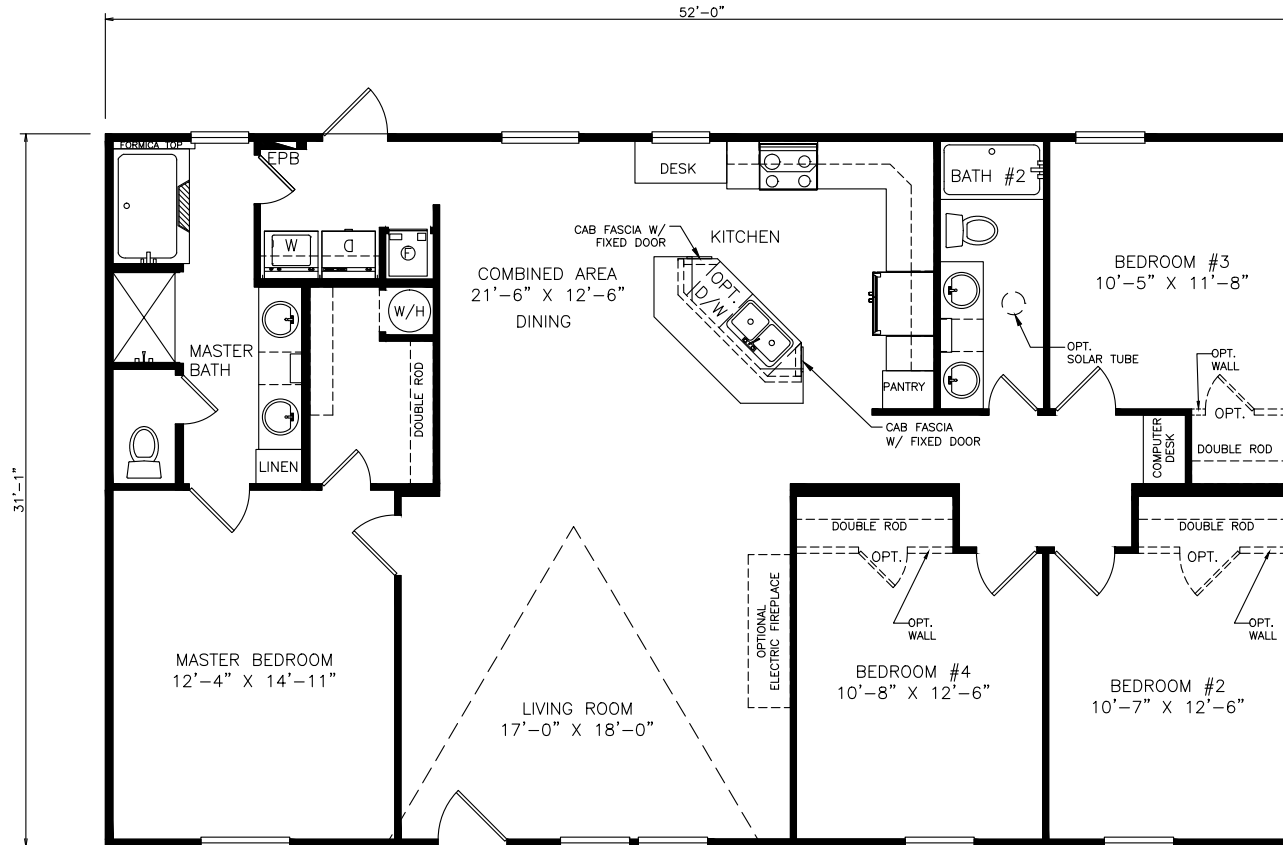

Leyva

Classic Series - Multi Section

1,622 SQ. FT. (Approximate) 4 Bedrooms, 2 Baths

Last Updated: 6-16-21

MOBILE HOMES ON MAIN
8355 E. Main Street
Mesa, AZ 85207

MobileHomesOnMain.com | 1-800-750-8796

IMPORTANT: Alta Cima Corp reserves the right to modify, cancel or substitute products or features of this event at any time without prior notice or obligation. Pictures and other promotional materials are representative and may depict or contain floor plans, square footages, elevations, options, upgrades, extra design features, decorations, floor coverings, specialty light fixtures, custom paint and wall coverings, window treatments, landscaping, sound and alarm systems, furnishings, appliances, and other designer/decorator features and amenities that are not included as part of the home and/or may not be available at all locations. Home, pricing and community information is subject to change, and homes to prior sale, at any time without notice or obligation. ©2020 Alta Cima Corp. All rights reserved.