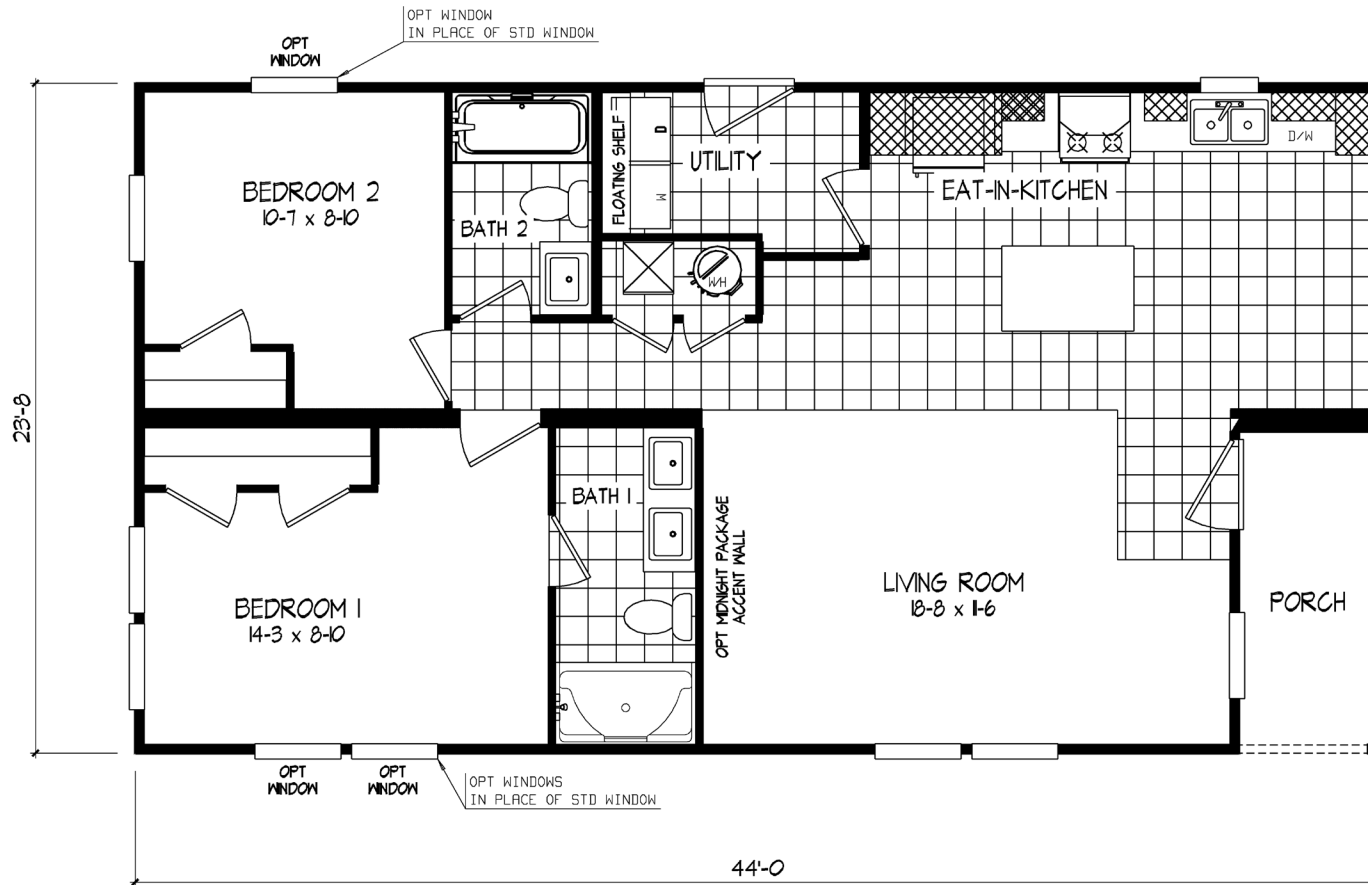

Lockhart

Tempo Porch Series - Multi Section

982 SQ. FT. (Approximate) 2 Bedroom, 2 Bath

Last Updated: 2-25-25

MOBILE HOMES ON MAIN
8355 E. Main Street
Mesa, AZ 85207

MobileHomesOnMain.com | 1-800-750-8796

IMPORTANT: Alta Cima Corp reserves the right to modify, cancel or substitute products or features of this event at any time without prior notice or obligation. Pictures and other promotional materials are representative and may depict or contain floor plans, square footages, elevations, options, upgrades, extra design features, decorations, floor coverings, specialty light fixtures, custom paint and wall coverings, window treatments, landscaping, sound and alarm systems, furnishings, appliances, and other designer/decorator features and amenities that are not included as part of the home and/or may not be available at all locations. Home, pricing and community information is subject to change, and homes to prior sale, at any time without notice or obligation. ©2020 Alta Cima Corp. All rights reserved.