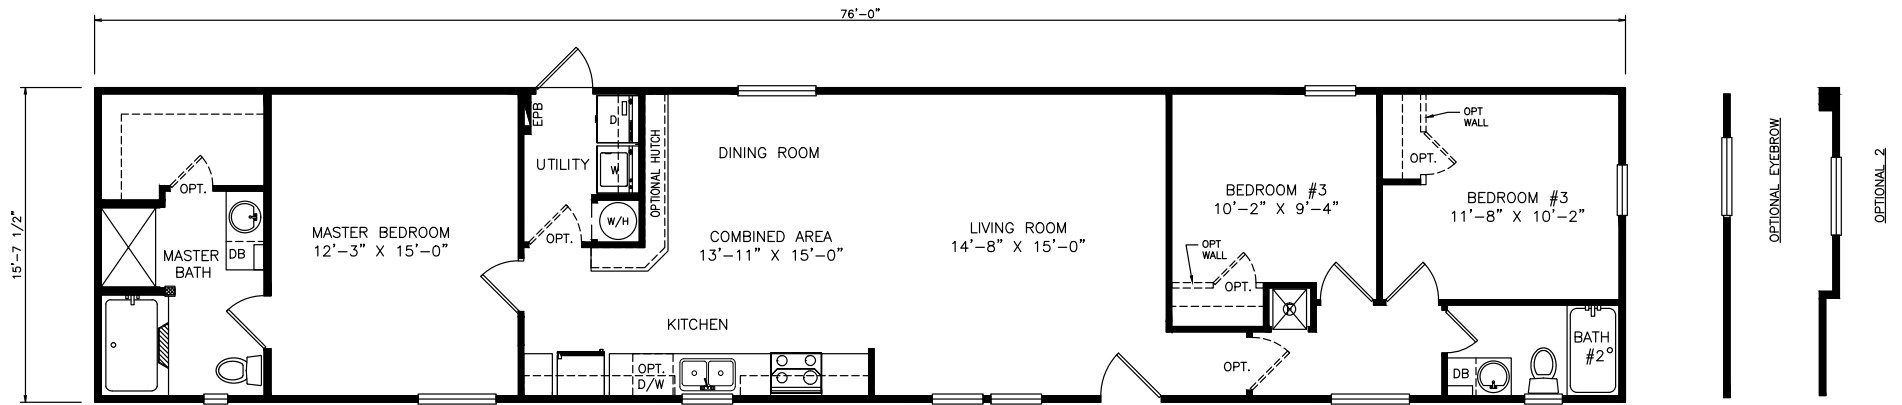

Lorna Verde

Classic Series - Single Section

1,193 SQ. FT. (Approximate) 3 Bedrooms, 2 Baths

Last Updated: 6-9-21

MOBILE HOMES ON MAIN
8355 E. Main Street
Mesa, AZ 85207

MobileHomesOnMain.com | 1-800-750-8796