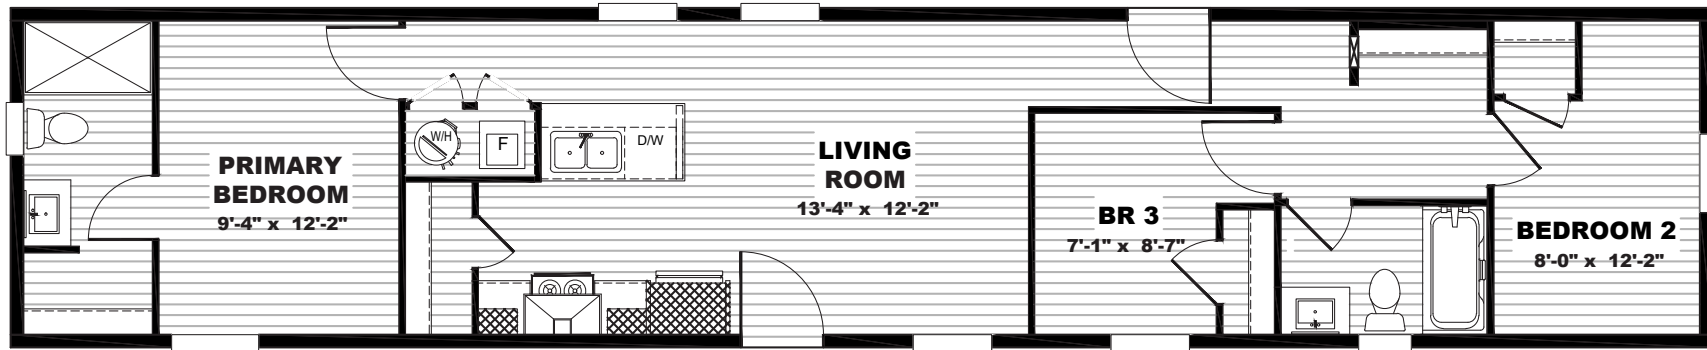

Losantville

Tempo Series - Single Section

869 SQ. FT. (Approximate) 3 Bedroom, 2 Bath

Last Updated: 9-19-25

OPTION

OPTION

MOBILE HOMES ON MAIN
8355 E. Main Street
Mesa, AZ 85207

MobileHomesOnMain.com | 1-800-750-8796