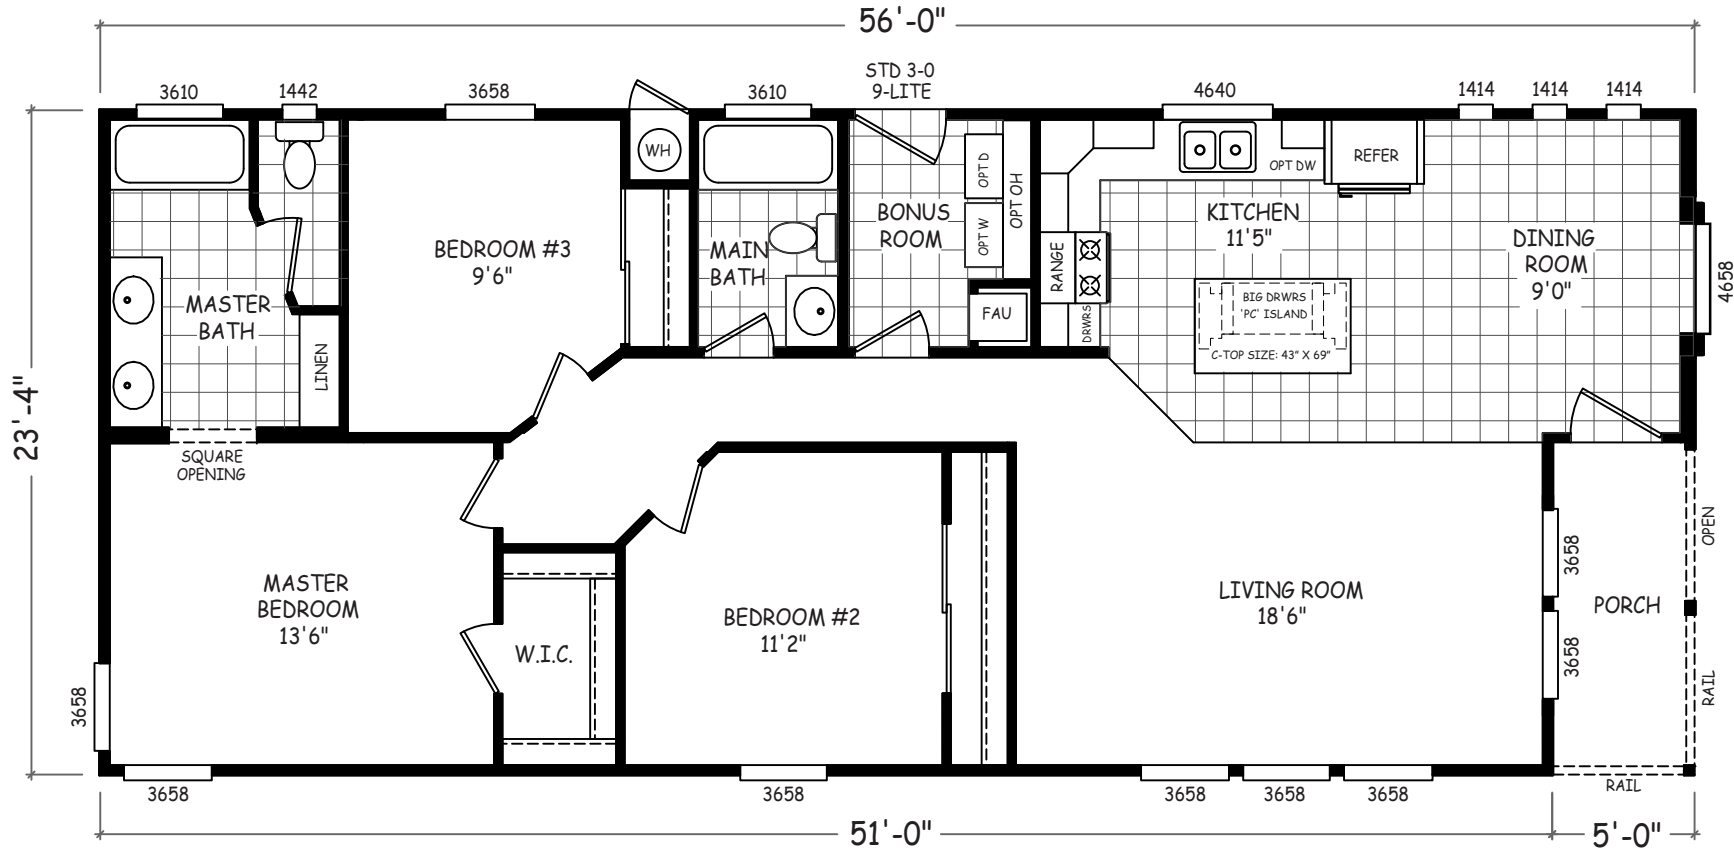

Lucknow

Sedona Ridge Classic Series

1,306 SQ. FT. (Approximate) 3 Bedroom, 2 Bath

Last Updated: 2-2-23

MOBILE HOMES ON MAIN
8355 E. Main Street
Mesa, AZ 85207

MobileHomesOnMain.com | 1-800-750-8796

IMPORTANT: Alta Cima Corp reserves the right to modify, cancel or substitute products or features of this event at any time without prior notice or obligation. Pictures and other promotional materials are representative and may depict or contain floor plans, square footages, elevations, options, upgrades, extra design features, decorations, floor coverings, specialty light fixtures, custom paint and wall coverings, window treatments, landscaping, sound and alarm systems, furnishings, appliances, and other designer/decorator features and amenities that are not included as part of the home and/or may not be available at all locations. Home, pricing and community information is subject to change, and homes to prior sale, at any time without notice or obligation. ©2020 Alta Cima Corp. All rights reserved.