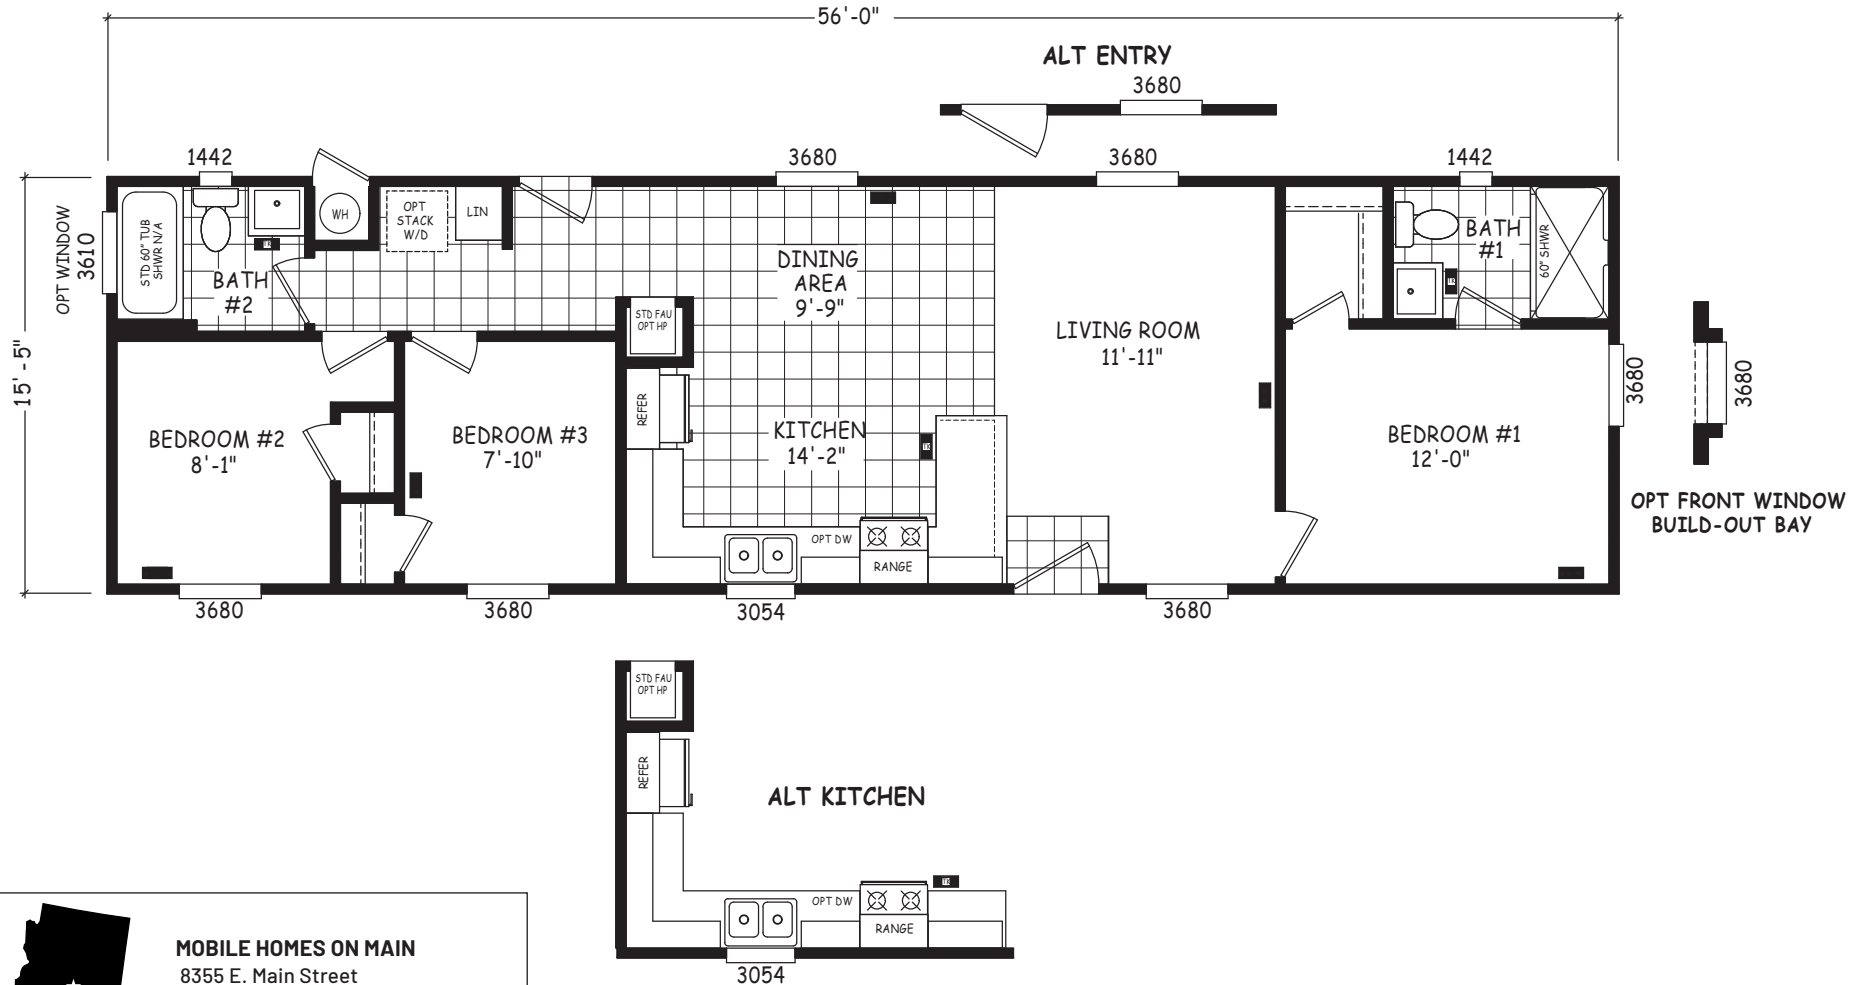

# Macey

Encore Single Wide Series

864 SQ. FT. (Approximate) 3 Bedroom, 2 Bath

Last Updated: 12-8-22

**MOBILE HOMES ON MAIN**  
8355 E. Main Street  
Mesa, AZ 85207

**MobileHomesOnMain.com | 1-800-750-8796**