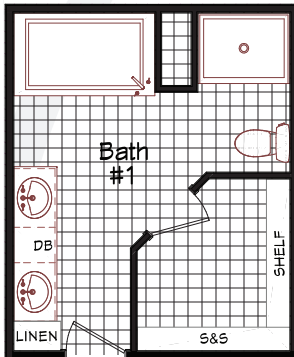

# Maginn

Coronado Series

1,680 SQ. FT. (Approximate) 3 Bedroom, 2 Bath

Last Updated: 11-1-22

## Optional Glamor Bath

**MOBILE HOMES ON MAIN**  
8355 E. Main Street  
Mesa, AZ 85207

**MobileHomesOnMain.com | 1-800-750-8796**

**IMPORTANT:** Alta Cima Corp reserves the right to modify, cancel or substitute products or features of this event at any time without prior notice or obligation. Pictures and other promotional materials are representative and may depict or contain floor plans, square footages, elevations, options, upgrades, extra design features, decorations, floor coverings, specialty light fixtures, custom paint and wall coverings, window treatments, landscaping, sound and alarm systems, furnishings, appliances, and other designer/decorator features and amenities that are not included as part of the home and/or may not be available at all locations. Home, pricing and community information is subject to change, and homes to prior sale, at any time without notice or obligation. ©2020 Alta Cima Corp. All rights reserved.