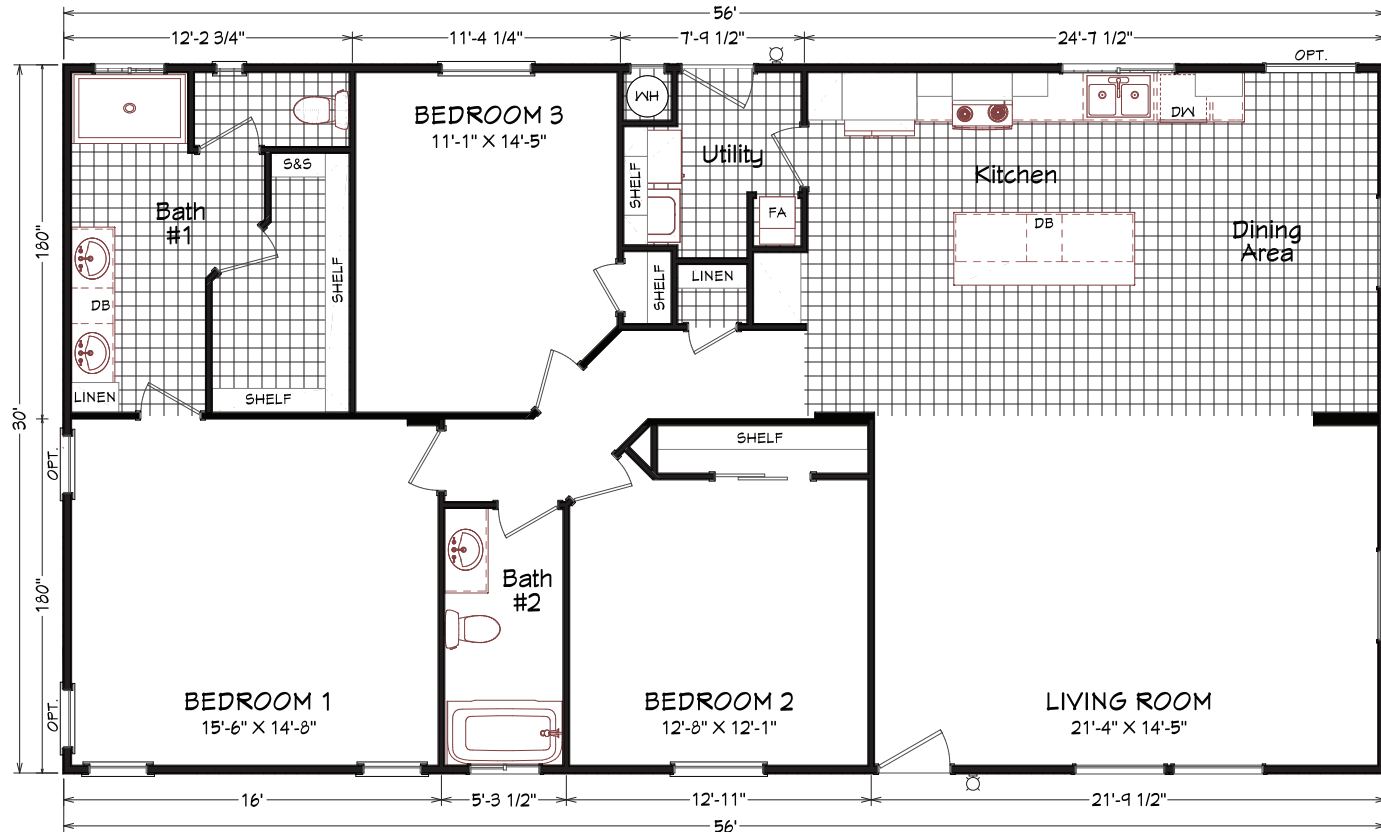

# Maginn

Coronado Series

1,680 SQ. FT. (Approximate) 3 Bedroom, 2 Bath

Last Updated: 11-1-22

## Optional Glamor Bath

**MOBILE HOMES ON MAIN**  
8355 E. Main Street  
Mesa, AZ 85207

**MobileHomesOnMain.com | 1-800-750-8796**

**IMPORTANT:** Alta Cima Corp reserves the right to modify, cancel or substitute products or features of this event at any time without prior notice or obligation. Pictures and other promotional materials are representative and may depict or contain floor plans, square footages, elevations, options, upgrades, extra design features, decorations, floor coverings, specialty light fixtures, custom paint and wall coverings, window treatments, landscaping, sound and alarm systems, furnishings, appliances, and other designer/decorator features and amenities that are not included as part of the home and/or may not be available at all locations. Home, pricing and community information is subject to change, and homes to prior sale, at any time without notice or obligation. ©2020 Alta Cima Corp. All rights reserved.