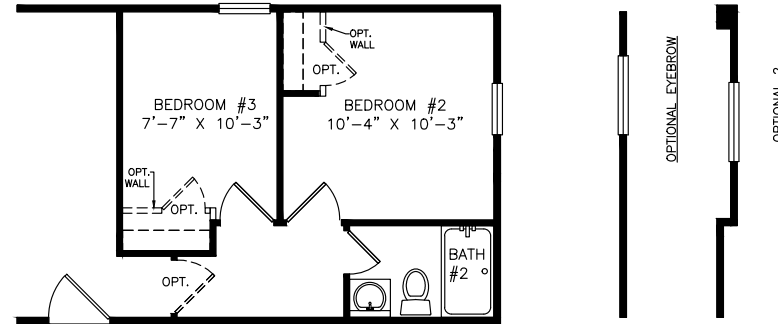

# Maxey

Heritage Series - Single Section

942 SQ. FT. (Approximate) 3 Bedrooms, 2 Baths

Last Updated: 6-22-21

OPTIONAL

**MOBILE HOMES ON MAIN**  
8355 E. Main Street  
Mesa, AZ 85207

**MobileHomesOnMain.com | 1-800-750-8796**