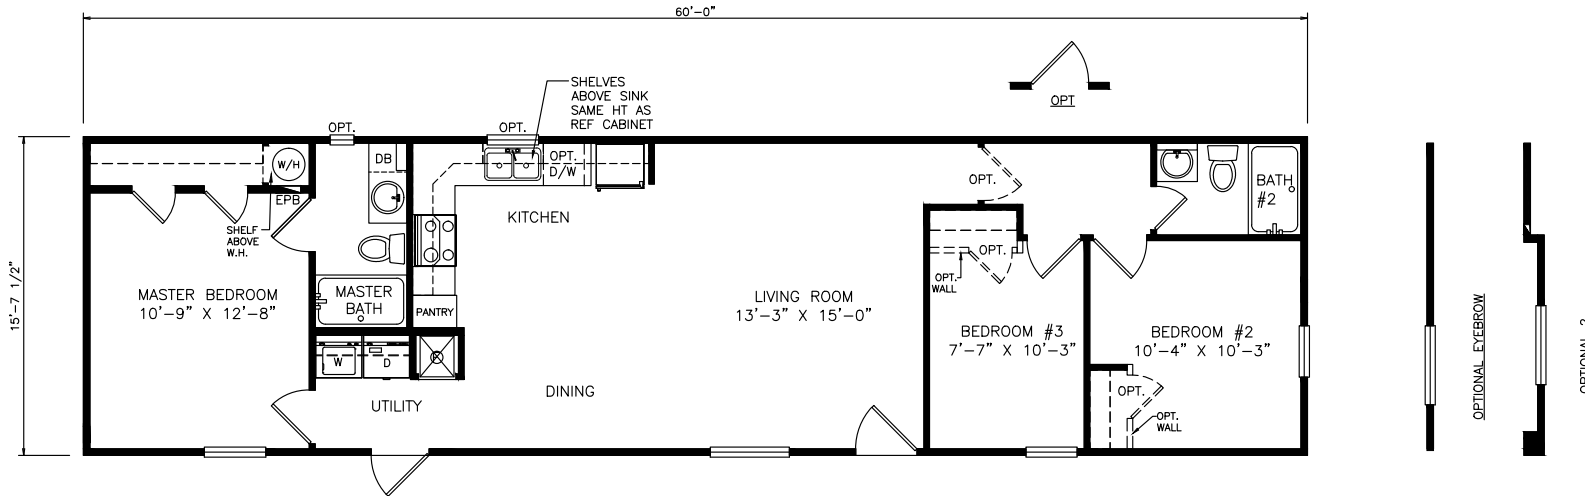

# Maxey

Heritage Series - Single Section

942 SQ. FT. (Approximate) 3 Bedrooms, 2 Baths

Last Updated: 6-22-21

OPTIONAL

**MOBILE HOMES ON MAIN**  
8355 E. Main Street  
Mesa, AZ 85207

**MobileHomesOnMain.com | 1-800-750-8796**