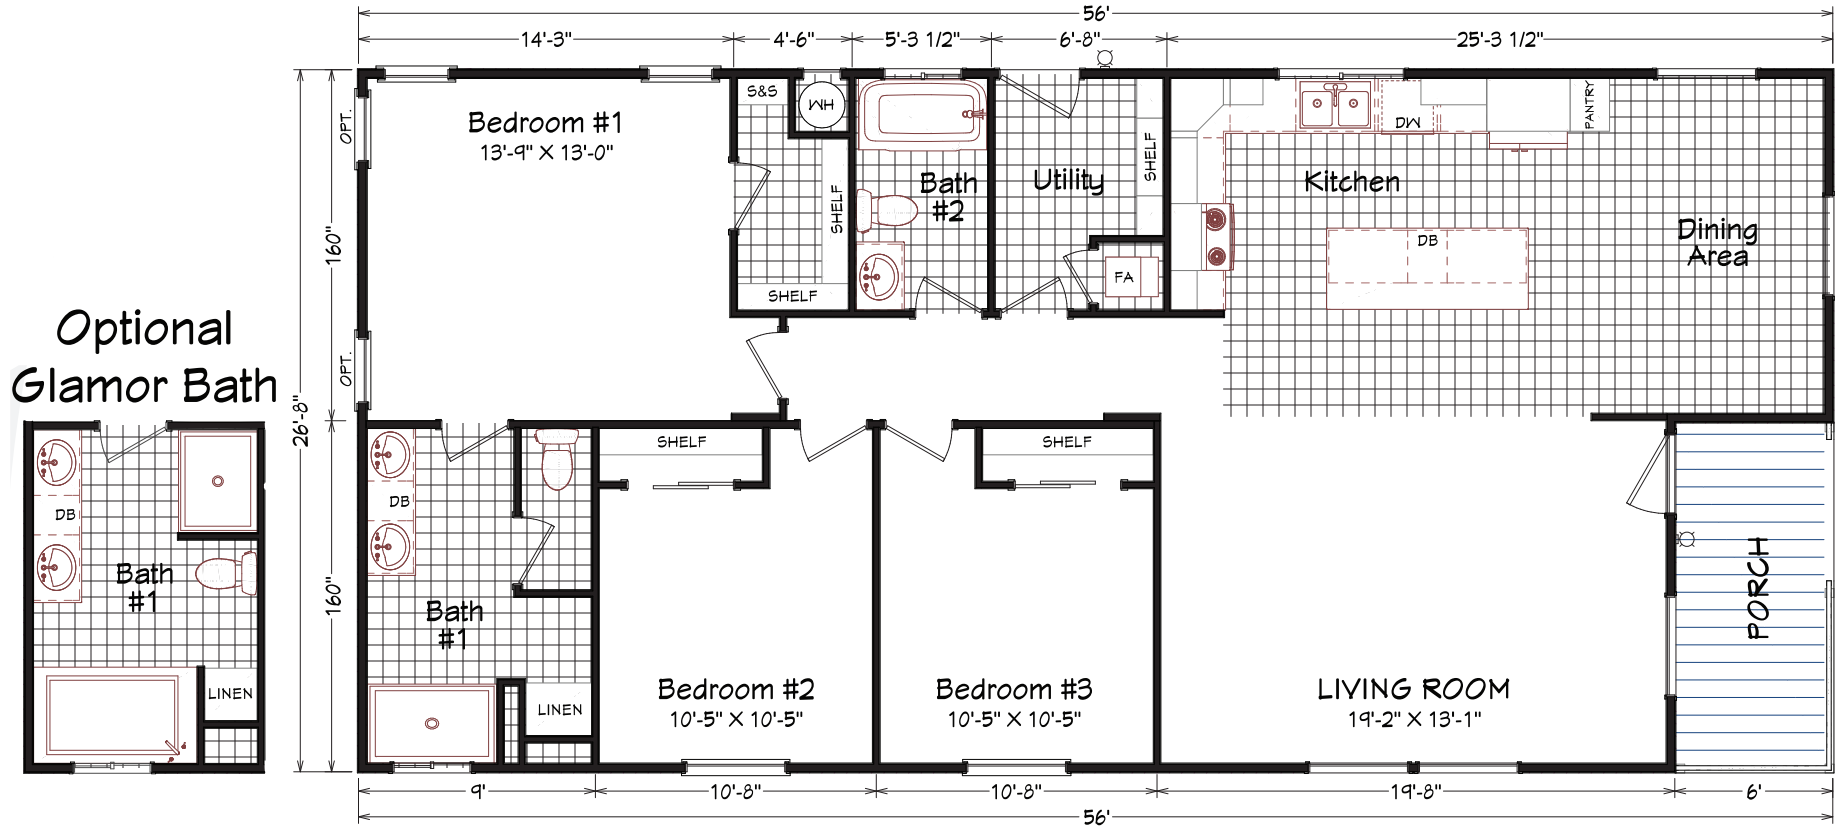

McKeeney

Coronado Series

1,413 SQ. FT. (Approximate) 3 Bedroom, 2 Bath

Last Updated: 11-1-22

MOBILE HOMES ON MAIN
8355 E. Main Street
Mesa, AZ 85207

MobileHomesOnMain.com | 1-800-750-8796

IMPORTANT: Alta Cima Corp reserves the right to modify, cancel or substitute products or features of this event at any time without prior notice or obligation. Pictures and other promotional materials are representative and may depict or contain floor plans, square footages, elevations, options, upgrades, extra design features, decorations, floor coverings, specialty light fixtures, custom paint and wall coverings, window treatments, landscaping, sound and alarm systems, furnishings, appliances, and other designer/decorator features and amenities that are not included as part of the home and/or may not be available at all locations. Home, pricing and community information is subject to change, and homes to prior sale, at any time without notice or obligation. ©2020 Alta Cima Corp. All rights reserved.