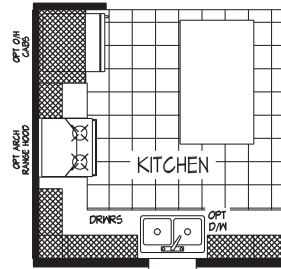

Mena

Desert Sky Series

1,140 SQ. FT. (Approximate) 3 Bedroom, 2 Bath

Last Updated: 6-4-26

MOBILE HOMES ON MAIN
8355 E. Main Street
Mesa, AZ 85207

MobileHomesOnMain.com | 1-800-750-8796

IMPORTANT: Alta Cima Corp reserves the right to modify, cancel or substitute products or features of this event at any time without prior notice or obligation. Pictures and other promotional materials are representative and may depict or contain floor plans, square footages, elevations, options, upgrades, extra design features, decorations, floor coverings, specialty light fixtures, custom paint and wall coverings, window treatments, landscaping, sound and alarm systems, furnishings, appliances, and other designer/decorator features and amenities that are not included as part of the home and/or may not be available at all locations. Home, pricing and community information is subject to change, and homes to prior sale, at any time without notice or obligation. ©2020 Alta Cima Corp. All rights reserved.