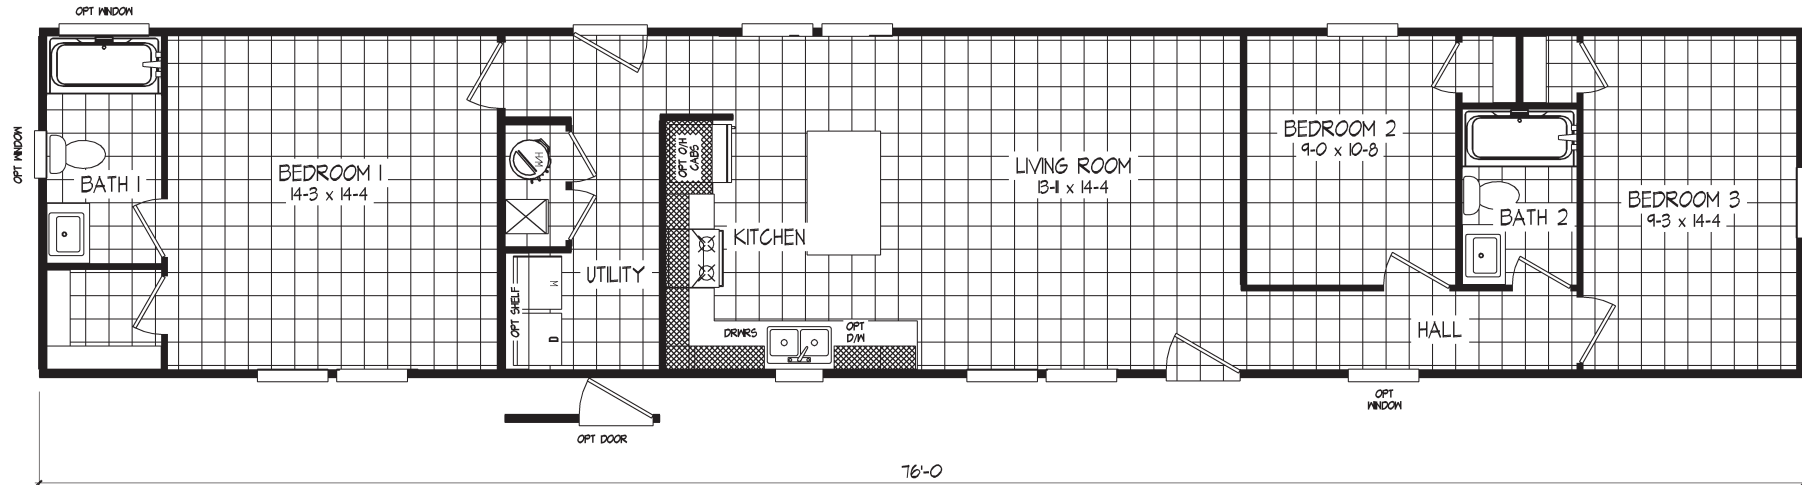

Mena

Desert Sky Series

1,140 SQ. FT. (Approximate) 3 Bedroom, 2 Bath

Last Updated: 6-4-26

MOBILE HOMES ON MAIN
8355 E. Main Street
Mesa, AZ 85207

MobileHomesOnMain.com | 1-800-750-8796

IMPORTANT: Alta Cima Corp reserves the right to modify, cancel or substitute products or features of this event at any time without prior notice or obligation. Pictures and other promotional materials are representative and may depict or contain floor plans, square footages, elevations, options, upgrades, extra design features, decorations, floor coverings, specialty light fixtures, custom paint and wall coverings, window treatments, landscaping, sound and alarm systems, furnishings, appliances, and other designer/decorator features and amenities that are not included as part of the home and/or may not be available at all locations. Home, pricing and community information is subject to change, and homes to prior sale, at any time without notice or obligation. ©2020 Alta Cima Corp. All rights reserved.