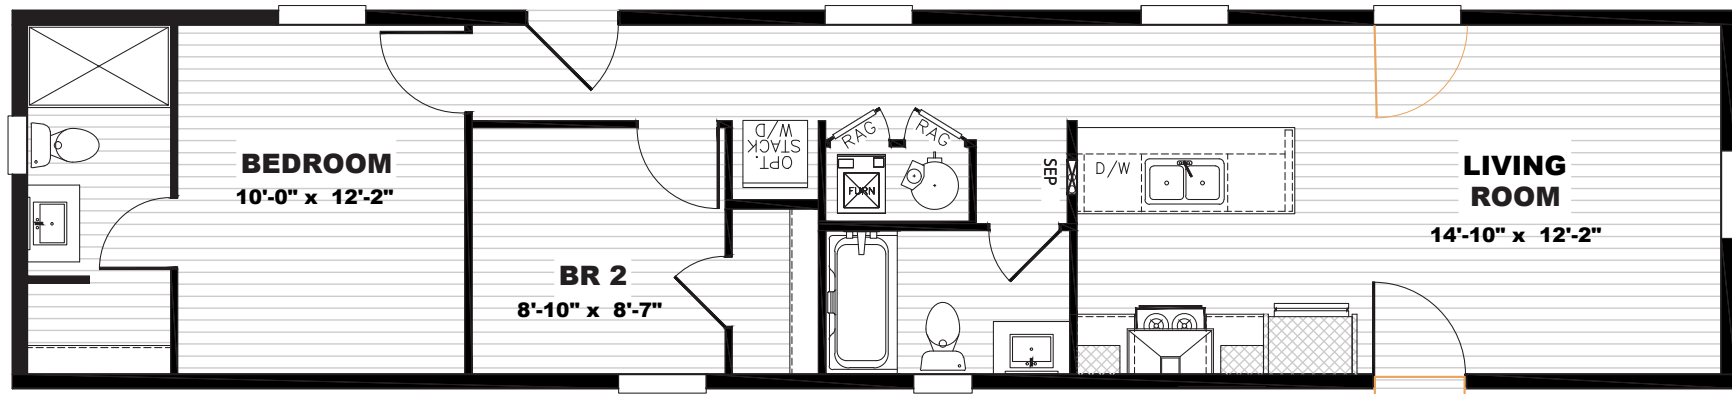

# Menaul

Tempo Series - Single Section

790 SQ. FT. (Approximate) 2 Bedroom, 2 Bath

Last Updated: 8-29-24

 Alternate Door Location Available

**MOBILE HOMES ON MAIN**  
8355 E. Main Street  
Mesa, AZ 85207

**MobileHomesOnMain.com | 1-800-750-8796**