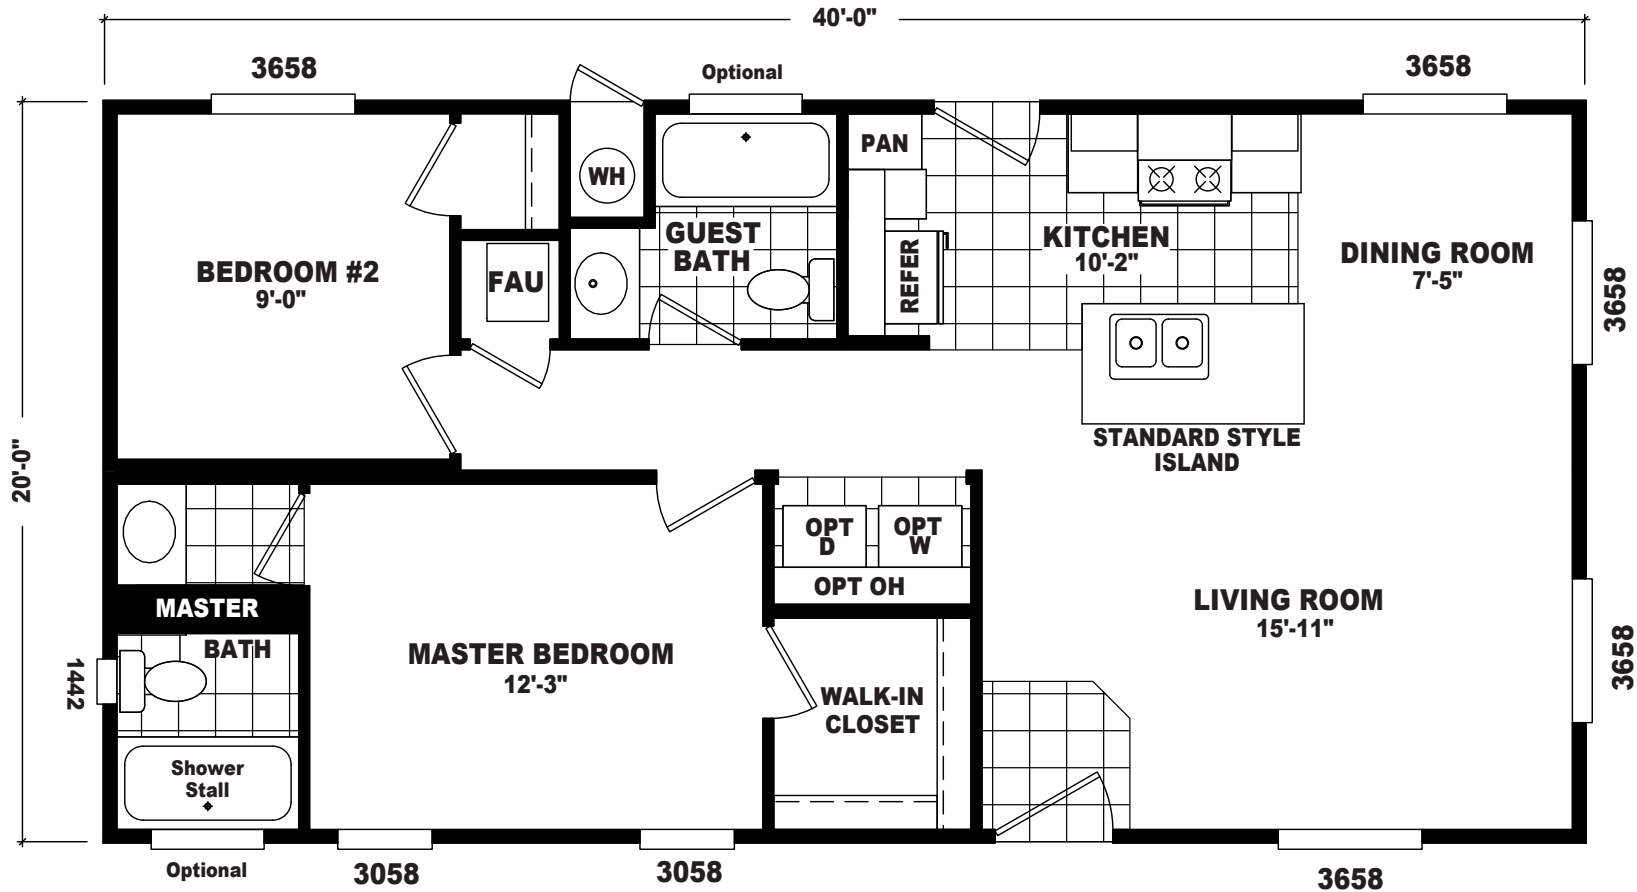

Meril Creek

Edge Series

800 SQ. FT. (Approximate) 2 Bedroom, 2 Bath

Last Updated: 3-20-25

MOBILE HOMES ON MAIN
8355 E. Main Street
Mesa, AZ 85207

MobileHomesOnMain.com | 1-800-750-8796

IMPORTANT: Alta Cima Corp reserves the right to modify, cancel or substitute products or features of this event at any time without prior notice or obligation. Pictures and other promotional materials are representative and may depict or contain floor plans, square footages, elevations, options, upgrades, extra design features, decorations, floor coverings, specialty light fixtures, custom paint and wall coverings, window treatments, landscaping, sound and alarm systems, furnishings, appliances, and other designer/decorator features and amenities that are not included as part of the home and/or may not be available at all locations. Home, pricing and community information is subject to change, and homes to prior sale, at any time without notice or obligation. ©2020 Alta Cima Corp. All rights reserved.