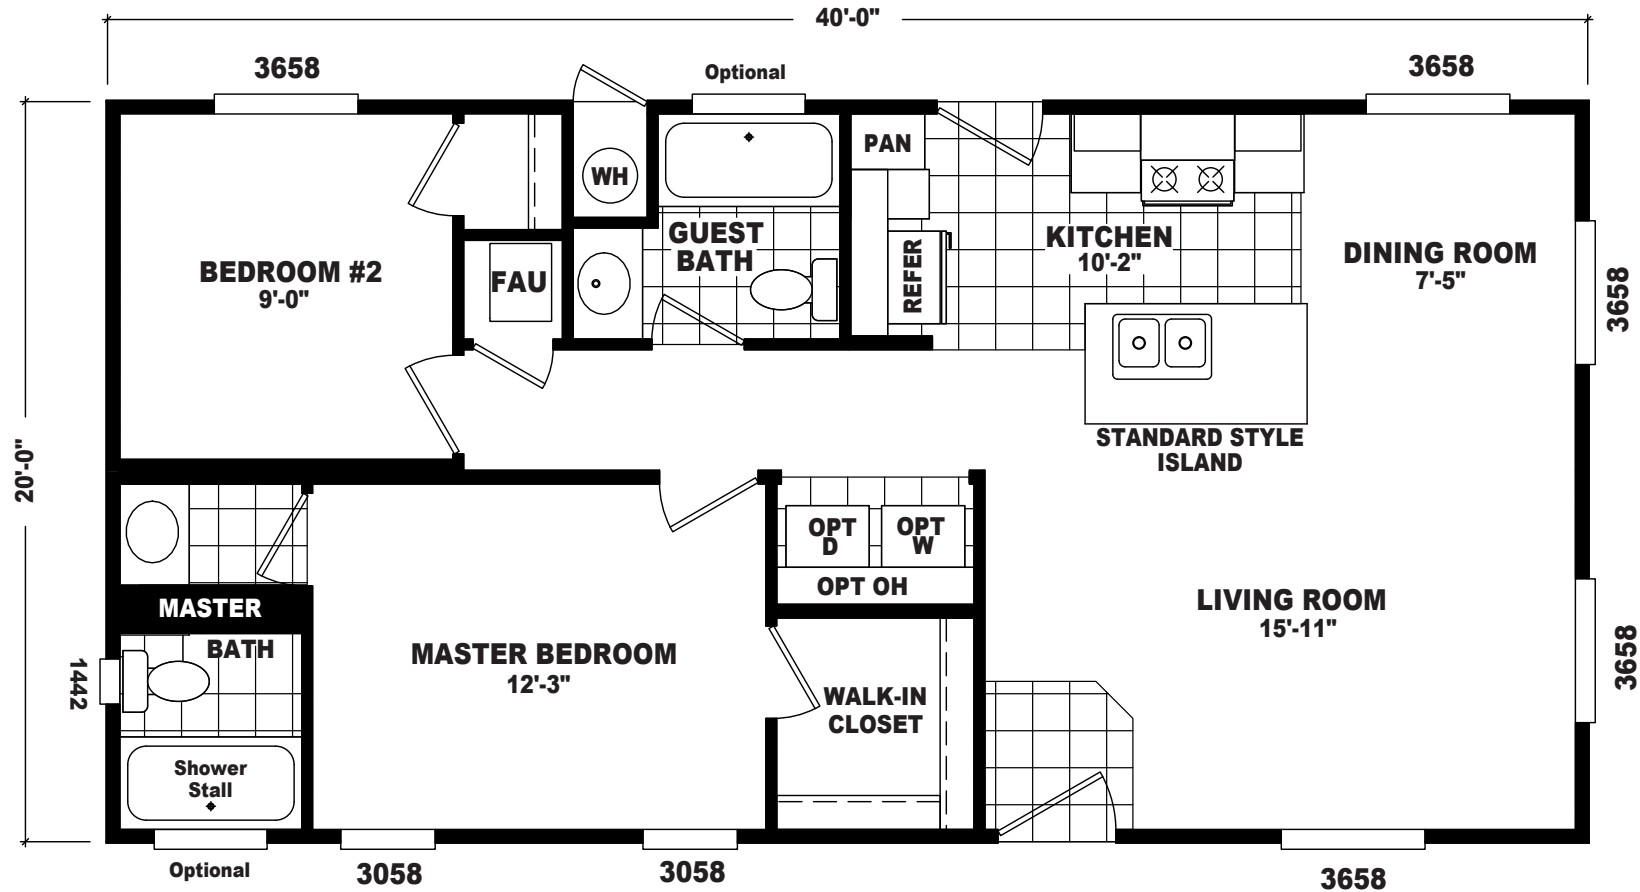

Meril Creek

Edge Series

800 SQ. FT. (Approximate) 2 Bedroom, 2 Bath

Last Updated: 3-20-25

MOBILE HOMES ON MAIN
8355 E. Main Street
Mesa, AZ 85207

MobileHomesOnMain.com | 1-800-750-8796

IMPORTANT: Alta Cima Corp reserves the right to modify, cancel or substitute products or features of this event at any time without prior notice or obligation. Pictures and other promotional materials are representative and may depict or contain floor plans, square footages, elevations, options, upgrades, extra design features, decorations, floor coverings, specialty light fixtures, custom paint and wall coverings, window treatments, landscaping, sound and alarm systems, furnishings, appliances, and other designer/decorator features and amenities that are not included as part of the home and/or may not be available at all locations. Home, pricing and community information is subject to change, and homes to prior sale, at any time without notice or obligation. ©2020 Alta Cima Corp. All rights reserved.