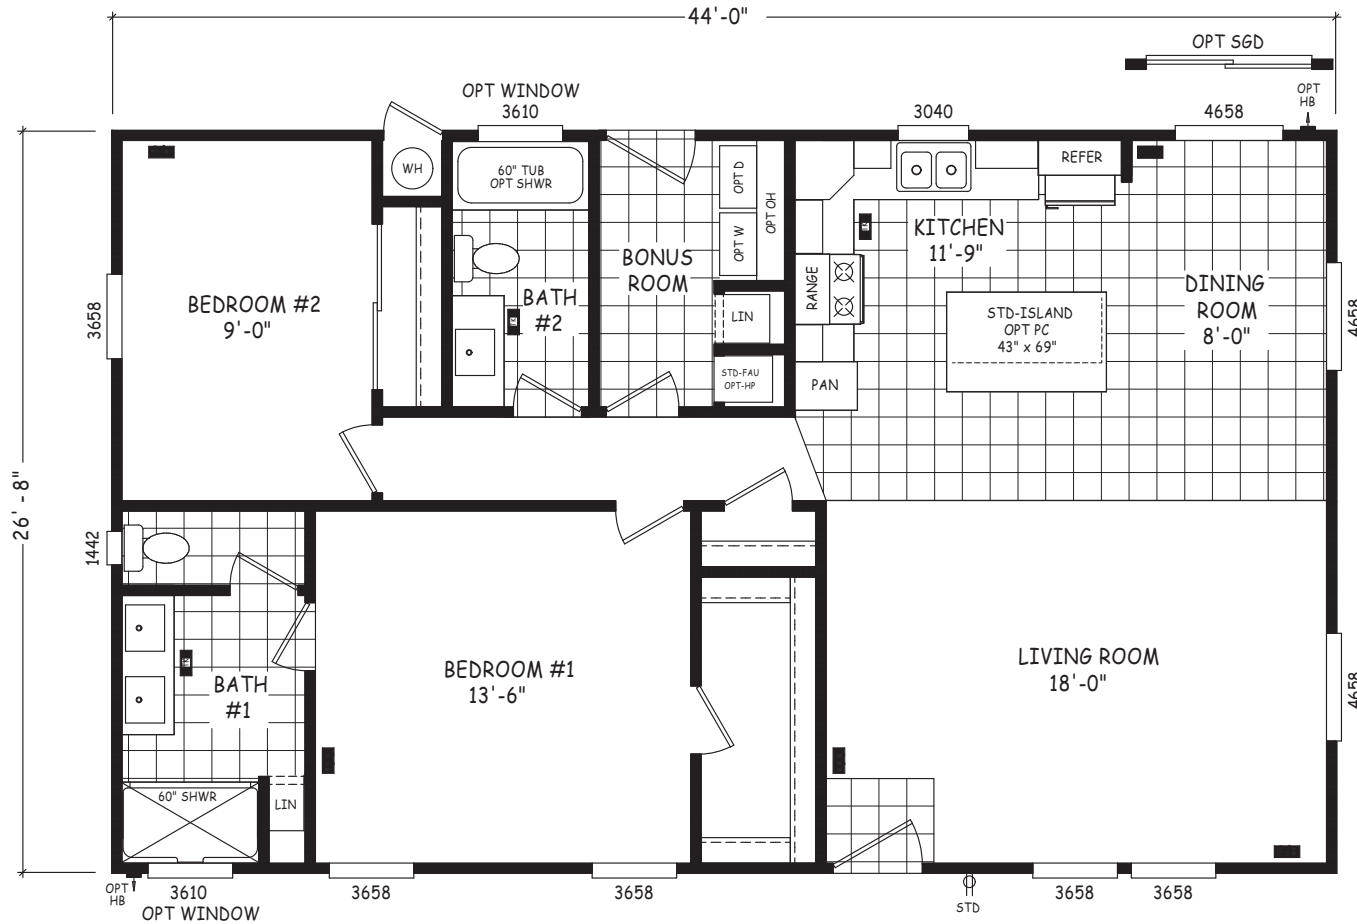

# Merrton

Edge Series

1,174 SQ. FT. (Approximate) 2 Bedroom, 2 Bath

Last Updated: 5-21-24

**MOBILE HOMES ON MAIN**  
8355 E. Main Street  
Mesa, AZ 85207

**MobileHomesOnMain.com | 1-800-750-8796**

**IMPORTANT:** Alta Cima Corp reserves the right to modify, cancel or substitute products or features of this event at any time without prior notice or obligation. Pictures and other promotional materials are representative and may depict or contain floor plans, square footages, elevations, options, upgrades, extra design features, decorations, floor coverings, specialty light fixtures, custom paint and wall coverings, window treatments, landscaping, sound and alarm systems, furnishings, appliances, and other designer/decorator features and amenities that are not included as part of the home and/or may not be available at all locations. Home, pricing and community information is subject to change, and homes to prior sale, at any time without notice or obligation. ©2020 Alta Cima Corp. All rights reserved.