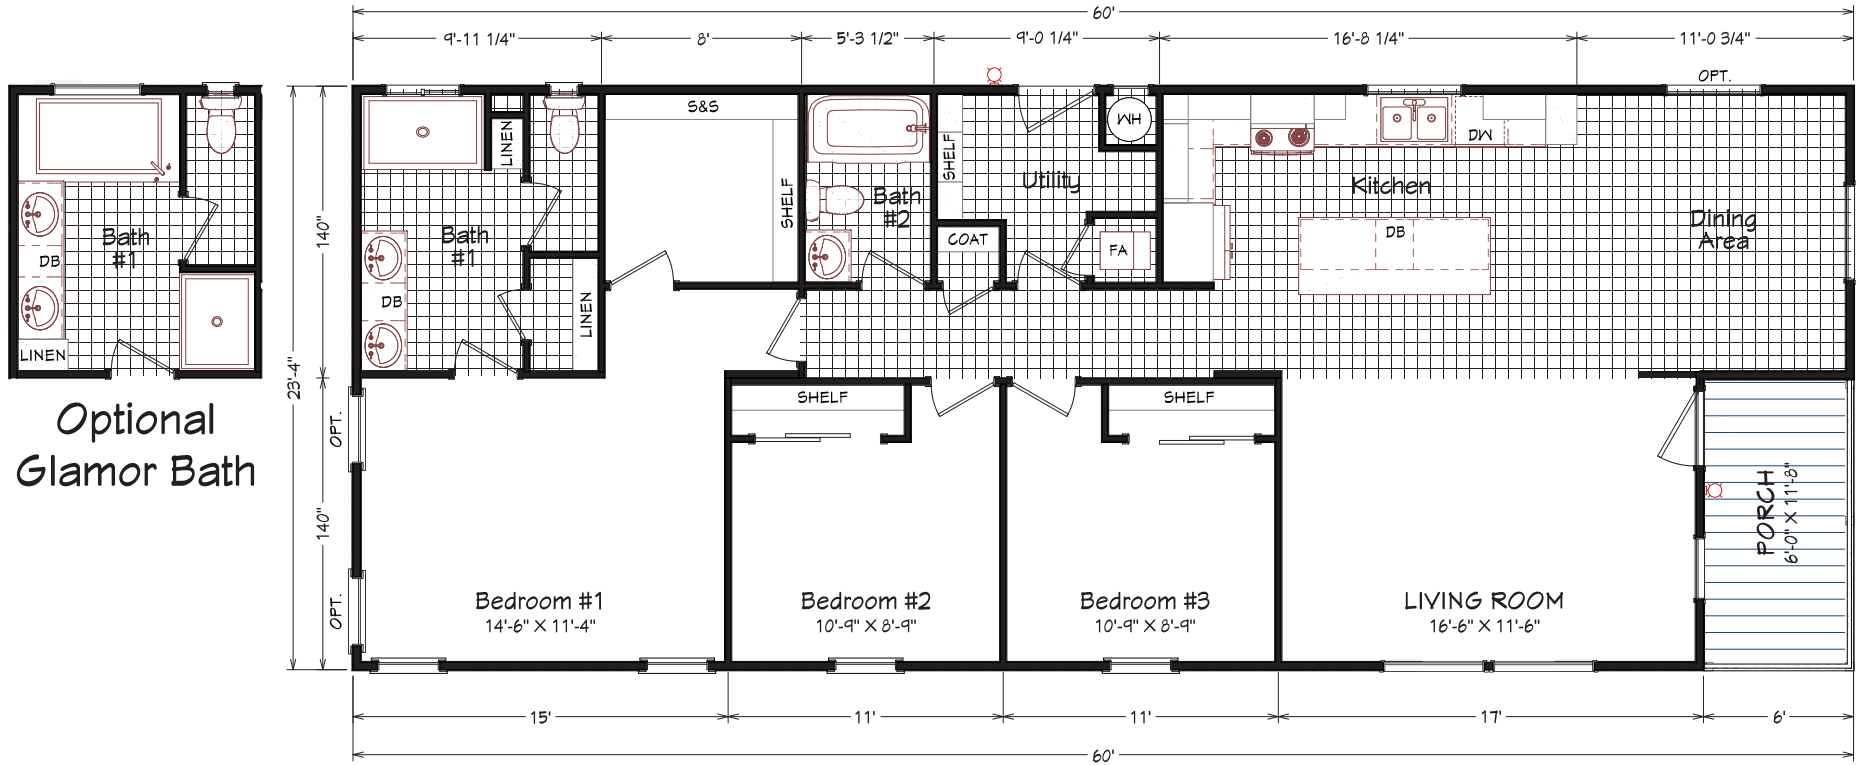

Mimbres

Coronado Series

1,330 SQ. FT. (Approximate) 3 Bedroom, 2 Bath

Last Updated: 11-1-22

MOBILE HOMES ON MAIN
 8355 E. Main Street
 Mesa, AZ 85207

MobileHomesOnMain.com | 1-800-750-8796

IMPORTANT: Alta Cima Corp reserves the right to modify, cancel or substitute products or features of this event at any time without prior notice or obligation. Pictures and other promotional materials are representative and may depict or contain floor plans, square footages, elevations, options, upgrades, extra design features, decorations, floor coverings, specialty light fixtures, custom paint and wall coverings, window treatments, landscaping, sound and alarm systems, furnishings, appliances, and other designer/decorator features and amenities that are not included as part of the home and/or may not be available at all locations. Home, pricing and community information is subject to change, and homes to prior sale, at any time without notice or obligation. ©2020 Alta Cima Corp. All rights reserved.