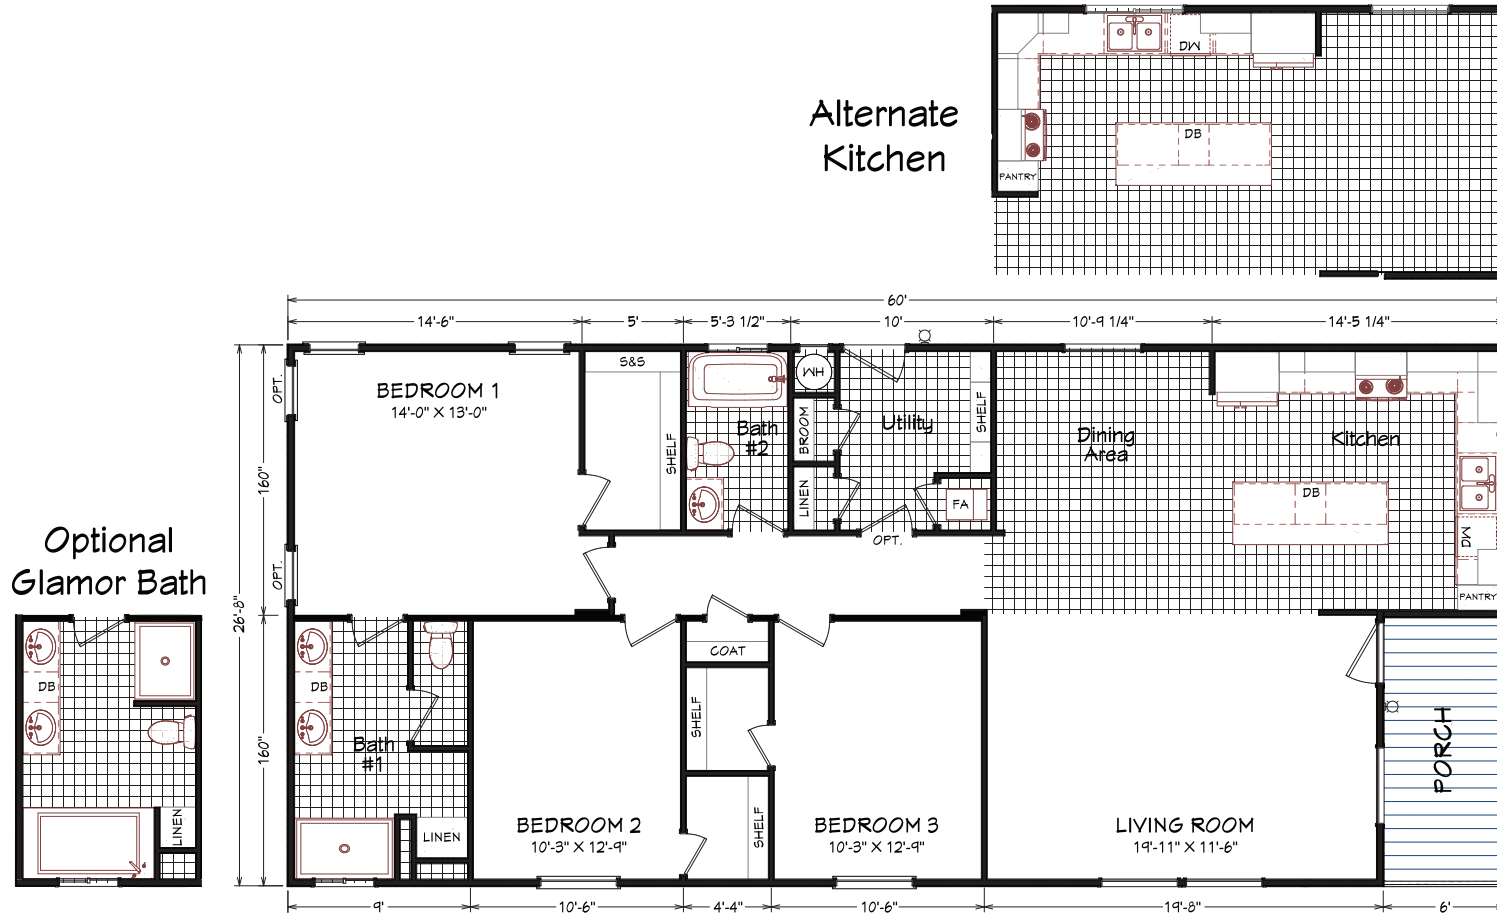

Momsen

Coronado Series

1,520 SQ. FT. (Approximate) 3 Bedroom, 2 Bath

Last Updated: 11-1-22

MOBILE HOMES ON MAIN
8355 E. Main Street
Mesa, AZ 85207

MobileHomesOnMain.com | 1-800-750-8796

IMPORTANT: Alta Cima Corp reserves the right to modify, cancel or substitute products or features of this event at any time without prior notice or obligation. Pictures and other promotional materials are representative and may depict or contain floor plans, square footages, elevations, options, upgrades, extra design features, decorations, floor coverings, specialty light fixtures, custom paint and wall coverings, window treatments, landscaping, sound and alarm systems, furnishings, appliances, and other designer/decorator features and amenities that are not included as part of the home and/or may not be available at all locations. Home, pricing and community information is subject to change, and homes to prior sale, at any time without notice or obligation. ©2020 Alta Cima Corp. All rights reserved.