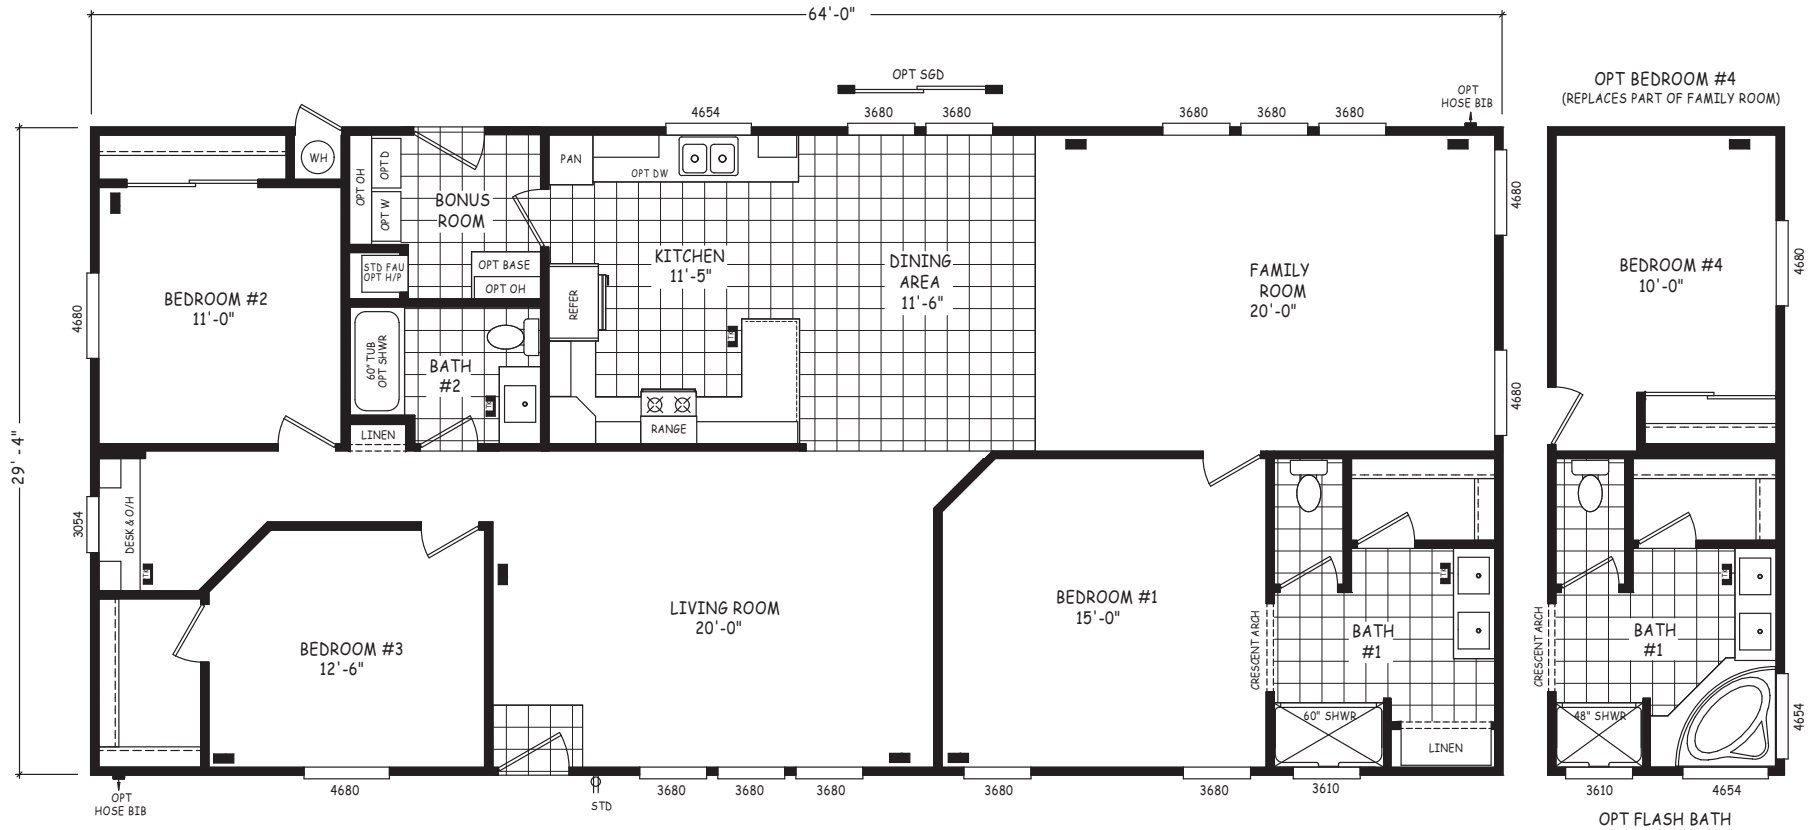

Oakland

Pinnacle Series

1,877 SQ. FT. (Approximate) 3 Bedroom, 2 Bath

Last Updated: 8-22-22

MOBILE HOMES ON MAIN
8355 E. Main Street
Mesa, AZ 85207

MobileHomesOnMain.com | 1-800-750-8796

IMPORTANT: Alta Cima Corp reserves the right to modify, cancel or substitute products or features of this event at any time without prior notice or obligation. Pictures and other promotional materials are representative and may depict or contain floor plans, square footages, elevations, options, upgrades, extra design features, decorations, floor coverings, specialty light fixtures, custom paint and wall coverings, window treatments, landscaping, sound and alarm systems, furnishings, appliances, and other designer/decorator features and amenities that are not included as part of the home and/or may not be available at all locations. Home, pricing and community information is subject to change, and homes to prior sale, at any time without notice or obligation. ©2020 Alta Cima Corp. All rights reserved.