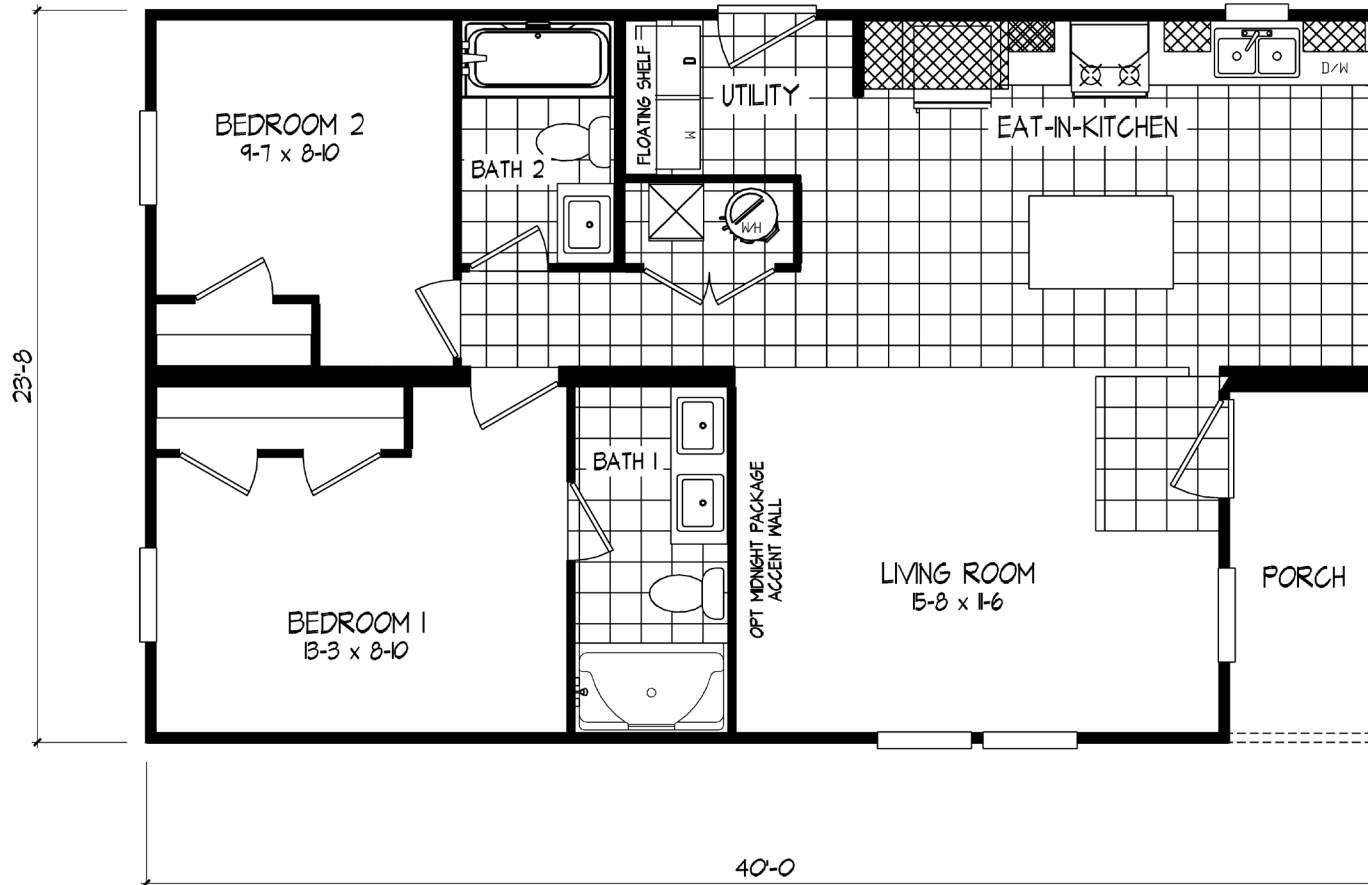

Orkland

Tempo Porch Series - Multi Section

888 SQ. FT. (Approximate) 2 Bedroom, 2 Bath

Last Updated: 2-25-25

MOBILE HOMES ON MAIN
8355 E. Main Street
Mesa, AZ 85207

MobileHomesOnMain.com | 1-800-750-8796

IMPORTANT: Alta Cima Corp reserves the right to modify, cancel or substitute products or features of this event at any time without prior notice or obligation. Pictures and other promotional materials are representative and may depict or contain floor plans, square footages, elevations, options, upgrades, extra design features, decorations, floor coverings, specialty light fixtures, custom paint and wall coverings, window treatments, landscaping, sound and alarm systems, furnishings, appliances, and other designer/decorator features and amenities that are not included as part of the home and/or may not be available at all locations. Home, pricing and community information is subject to change, and homes to prior sale, at any time without notice or obligation. ©2020 Alta Cima Corp. All rights reserved.