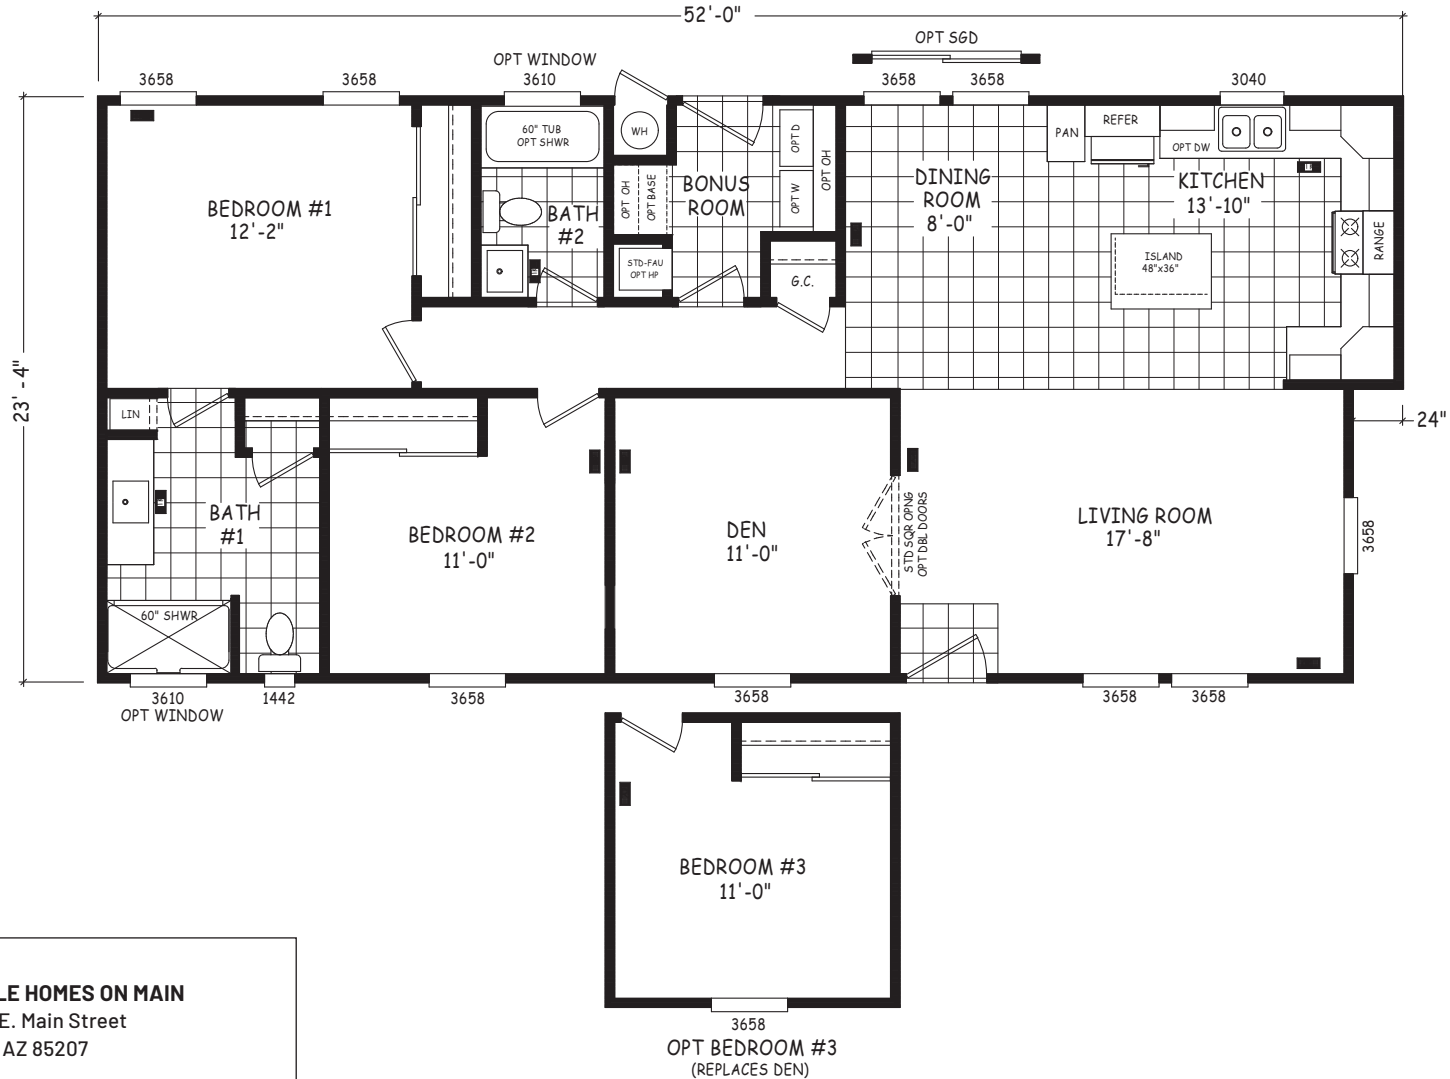

# Palmarosa

Edge Series

1,190 SQ. FT. (Approximate) 2 Bedroom, 2 Bath

Last Updated: 8-22-22

**MOBILE HOMES ON MAIN**  
8355 E. Main Street  
Mesa, AZ 85207

**MobileHomesOnMain.com | 1-800-750-8796**

**IMPORTANT:** Alta Cima Corp reserves the right to modify, cancel or substitute products or features of this event at any time without prior notice or obligation. Pictures and other promotional materials are representative and may depict or contain floor plans, square footages, elevations, options, upgrades, extra design features, decorations, floor coverings, specialty light fixtures, custom paint and wall coverings, window treatments, landscaping, sound and alarm systems, furnishings, appliances, and other designer/decorator features and amenities that are not included as part of the home and/or may not be available at all locations. Home, pricing and community information is subject to change, and homes to prior sale, at any time without notice or obligation. ©2020 Alta Cima Corp. All rights reserved.