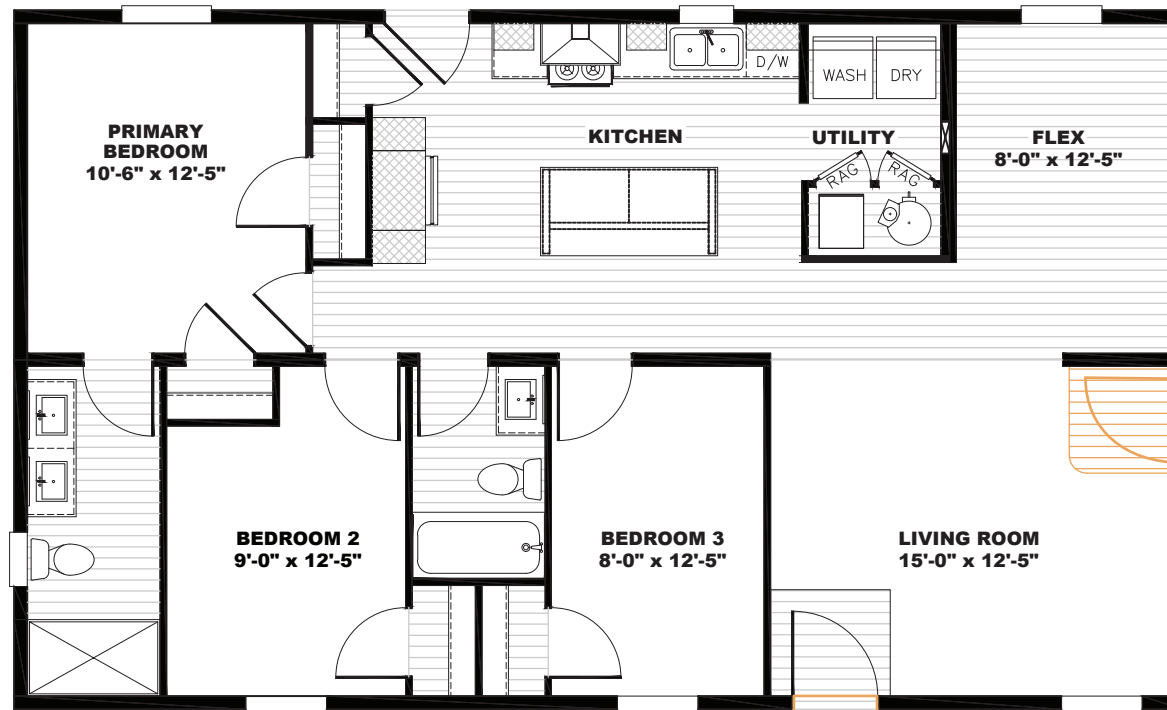

Pampa

Tempo Series - Multi Section

1,159 SQ. FT. (Approximate) 3 Bedroom, 2 Bath

Last Updated: 8-29-24

 Alternate Door Location Available

MOBILE HOMES ON MAIN
8355 E. Main Street
Mesa, AZ 85207

MobileHomesOnMain.com | 1-800-750-8796