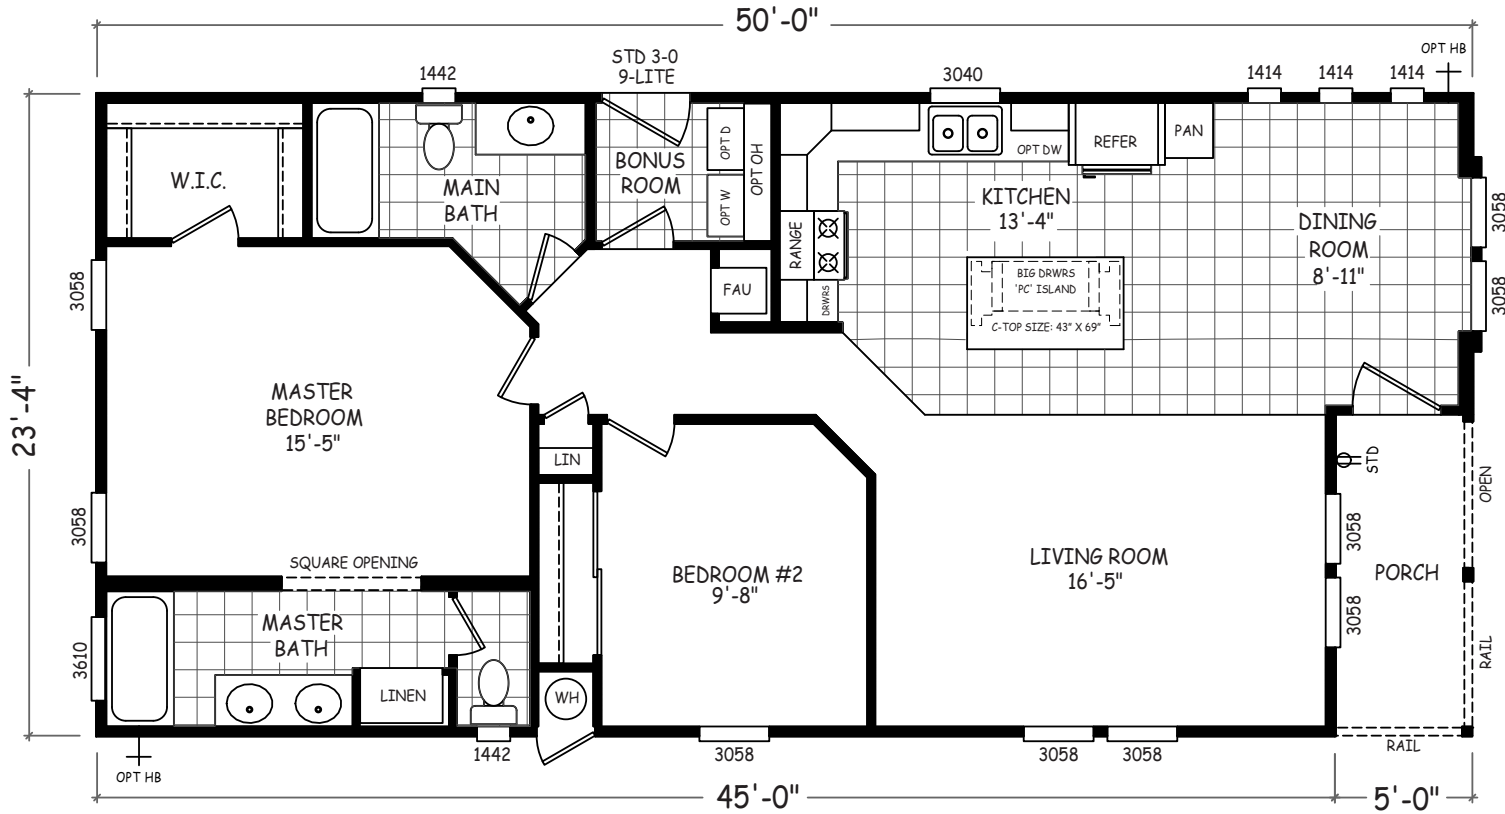

# Pamplico

Sedona Ridge Classic Series

1,167 SQ. FT. (Approximate) 2 Bedroom, 2 Bath

Last Updated: 7-1-25

**MOBILE HOMES ON MAIN**  
8355 E. Main Street  
Mesa, AZ 85207

**MobileHomesOnMain.com | 1-800-750-8796**