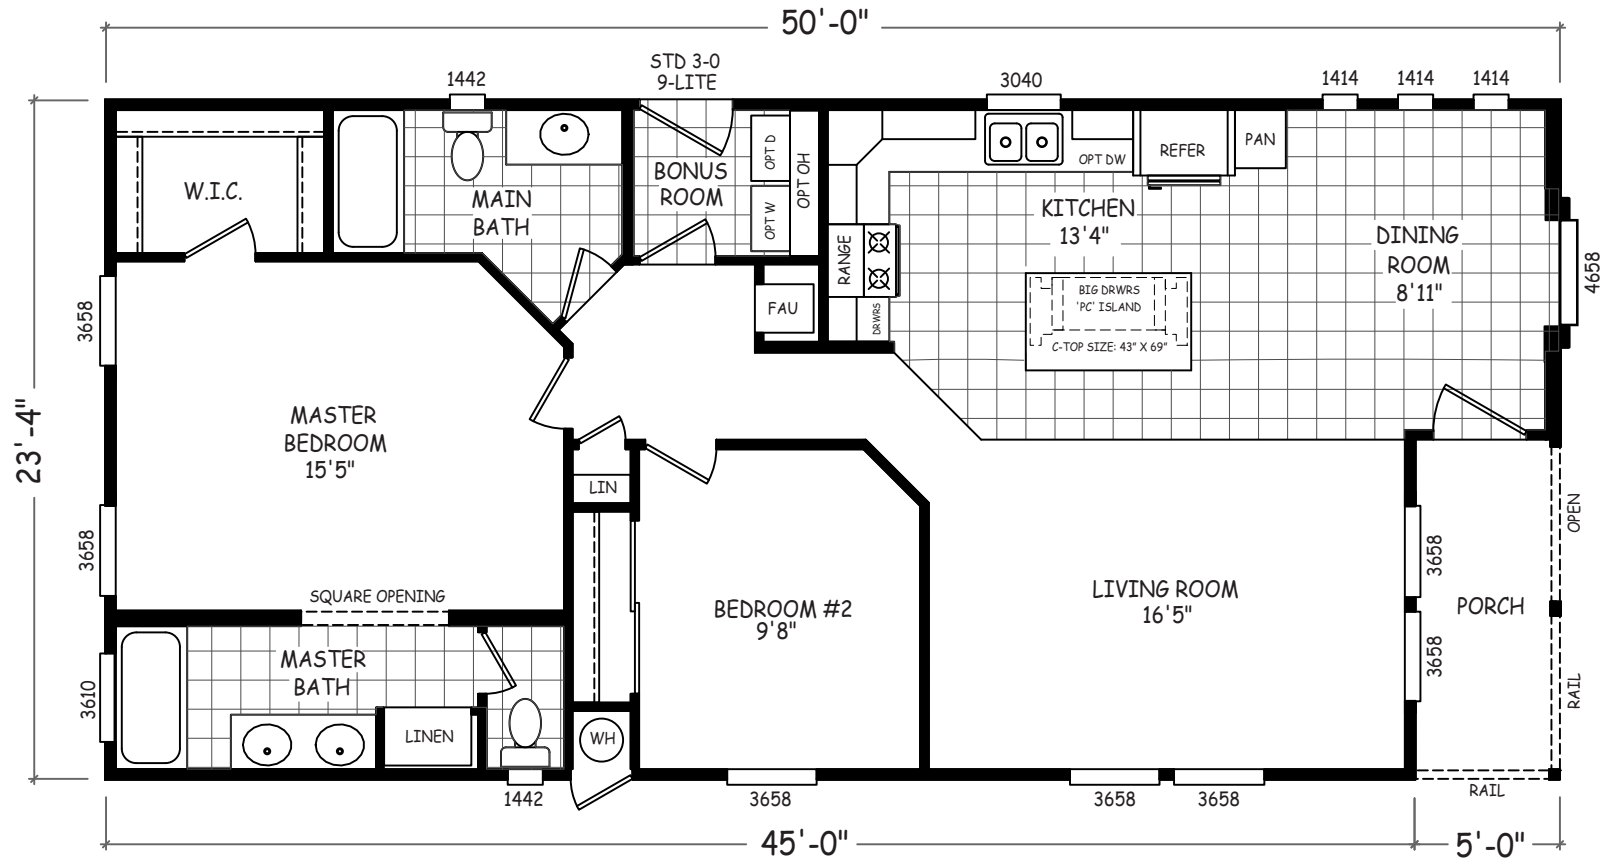

Pamplico

Sedona Ridge Classic Series

1,167 SQ. FT. (Approximate) 2 Bedroom, 2 Bath

Last Updated: 2-2-23

MOBILE HOMES ON MAIN
8355 E. Main Street
Mesa, AZ 85207

MobileHomesOnMain.com | 1-800-750-8796

IMPORTANT: Alta Cima Corp reserves the right to modify, cancel or substitute products or features of this event at any time without prior notice or obligation. Pictures and other promotional materials are representative and may depict or contain floor plans, square footages, elevations, options, upgrades, extra design features, decorations, floor coverings, specialty light fixtures, custom paint and wall coverings, window treatments, landscaping, sound and alarm systems, furnishings, appliances, and other designer/decorator features and amenities that are not included as part of the home and/or may not be available at all locations. Home, pricing and community information is subject to change, and homes to prior sale, at any time without notice or obligation. ©2020 Alta Cima Corp. All rights reserved.