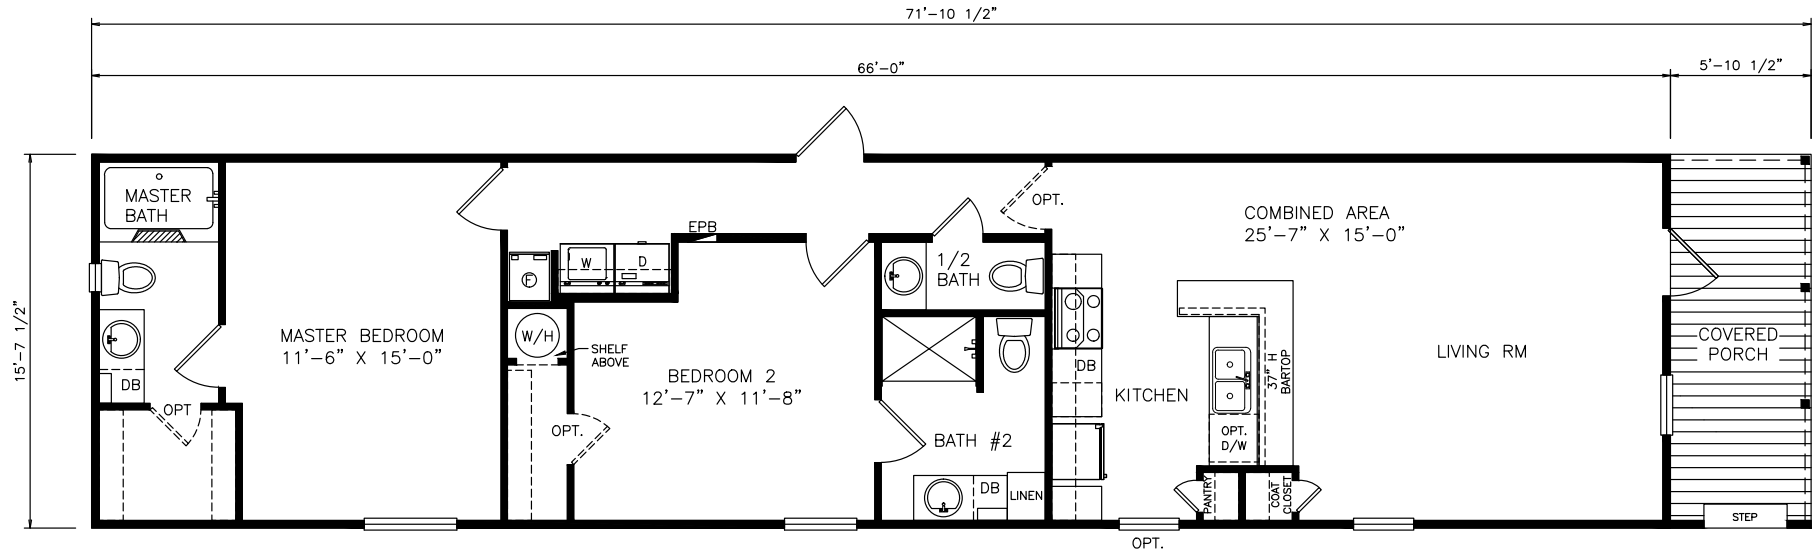

Paynes

Classic Series - Single Section

1,130 SQ. FT. (Approximate) 2 Bedrooms, 2.5 Baths

Last Updated: 6-9-21

MOBILE HOMES ON MAIN
8355 E. Main Street
Mesa, AZ 85207

MobileHomesOnMain.com | 1-800-750-8796

IMPORTANT: Alta Cima Corp reserves the right to modify, cancel or substitute products or features of this event at any time without prior notice or obligation. Pictures and other promotional materials are representative and may depict or contain floor plans, square footages, elevations, options, upgrades, extra design features, decorations, floor coverings, specialty light fixtures, custom paint and wall coverings, window treatments, landscaping, sound and alarm systems, furnishings, appliances, and other designer/decorator features and amenities that are not included as part of the home and/or may not be available at all locations. Home, pricing and community information is subject to change, and homes to prior sale, at any time without notice or obligation. ©2020 Alta Cima Corp. All rights reserved.