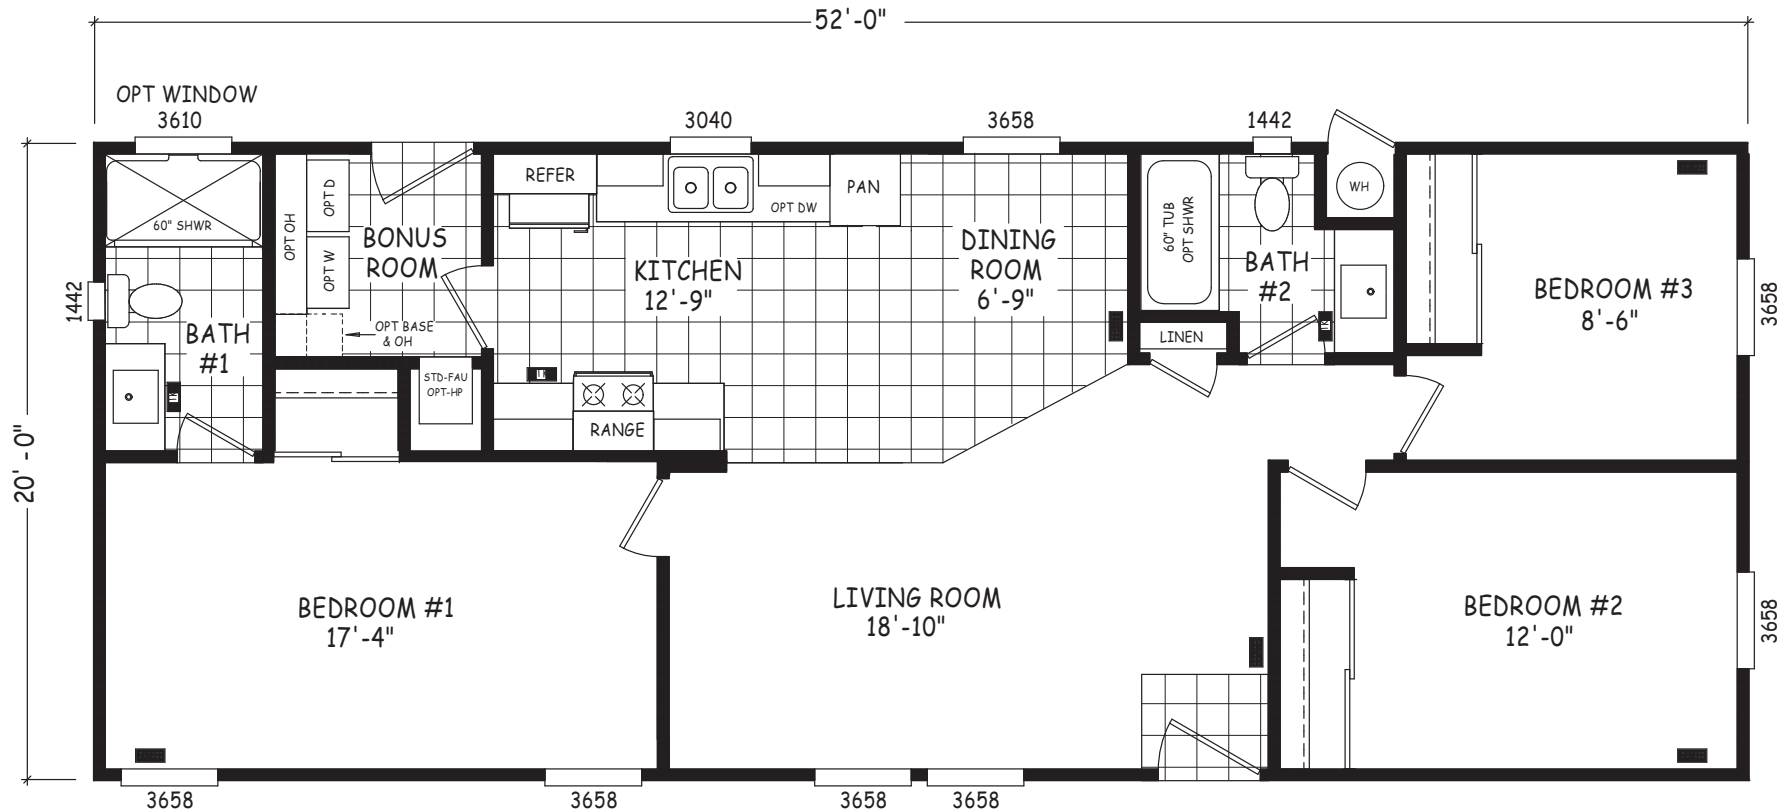

Pebble Creek

Edge Series

1,040 SQ. FT. (Approximate) 3 Bedroom, 2 Bath

Last Updated: 8-22-22

MOBILE HOMES ON MAIN
8355 E. Main Street
Mesa, AZ 85207

MobileHomesOnMain.com | 1-800-750-8796

IMPORTANT: Alta Cima Corp reserves the right to modify, cancel or substitute products or features of this event at any time without prior notice or obligation. Pictures and other promotional materials are representative and may depict or contain floor plans, square footages, elevations, options, upgrades, extra design features, decorations, floor coverings, specialty light fixtures, custom paint and wall coverings, window treatments, landscaping, sound and alarm systems, furnishings, appliances, and other designer/decorator features and amenities that are not included as part of the home and/or may not be available at all locations. Home, pricing and community information is subject to change, and homes to prior sale, at any time without notice or obligation. ©2020 Alta Cima Corp. All rights reserved.