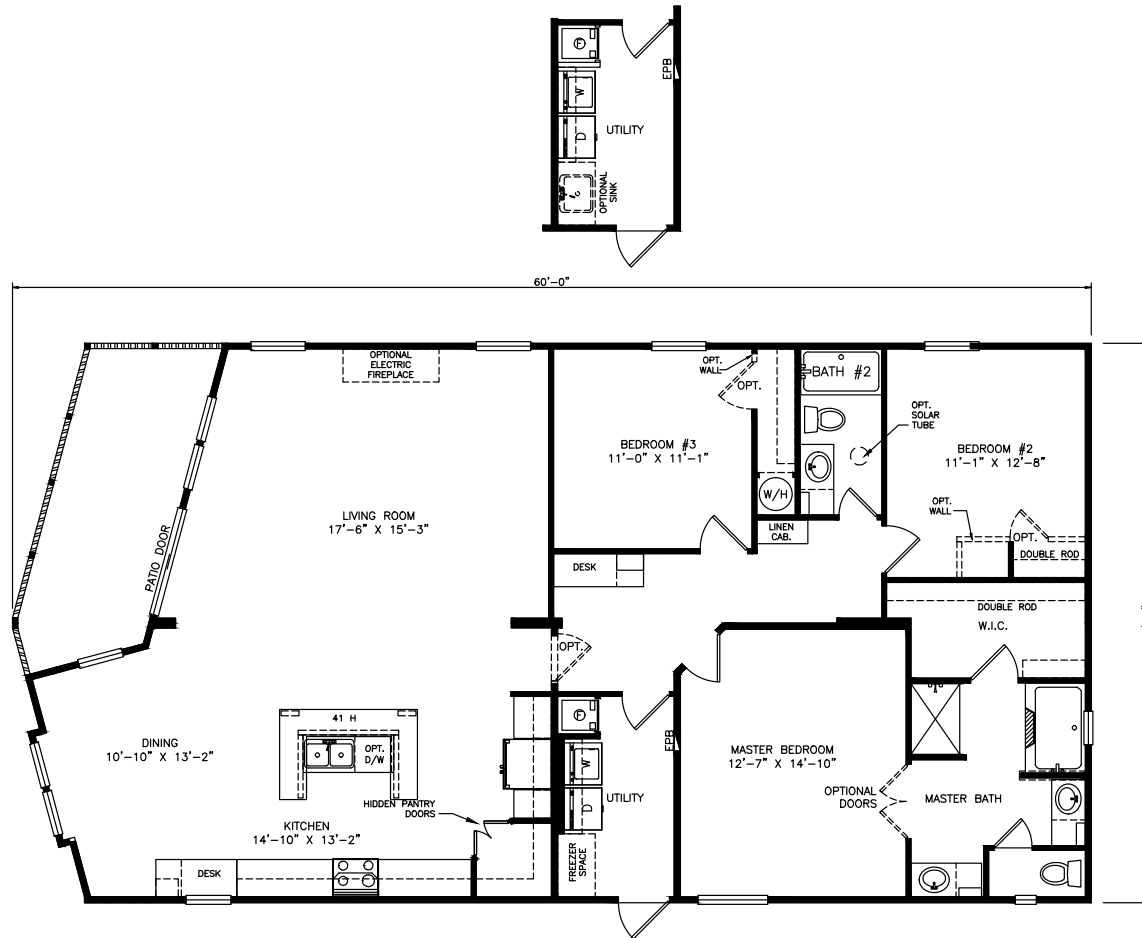

Pinoche

Classic Series - Multi Section

1,678 SQ. FT. (Approximate) 3 Bedrooms, 2 Baths

Last Updated: 6-16-21

MOBILE HOMES ON MAIN
8355 E. Main Street
Mesa, AZ 85207

MobileHomesOnMain.com | 1-800-750-8796

IMPORTANT: Alta Cima Corp reserves the right to modify, cancel or substitute products or features of this event at any time without prior notice or obligation. Pictures and other promotional materials are representative and may depict or contain floor plans, square footages, elevations, options, upgrades, extra design features, decorations, floor coverings, specialty light fixtures, custom paint and wall coverings, window treatments, landscaping, sound and alarm systems, furnishings, appliances, and other designer/decorator features and amenities that are not included as part of the home and/or may not be available at all locations. Home, pricing and community information is subject to change, and homes to prior sale, at any time without notice or obligation. ©2020 Alta Cima Corp. All rights reserved.