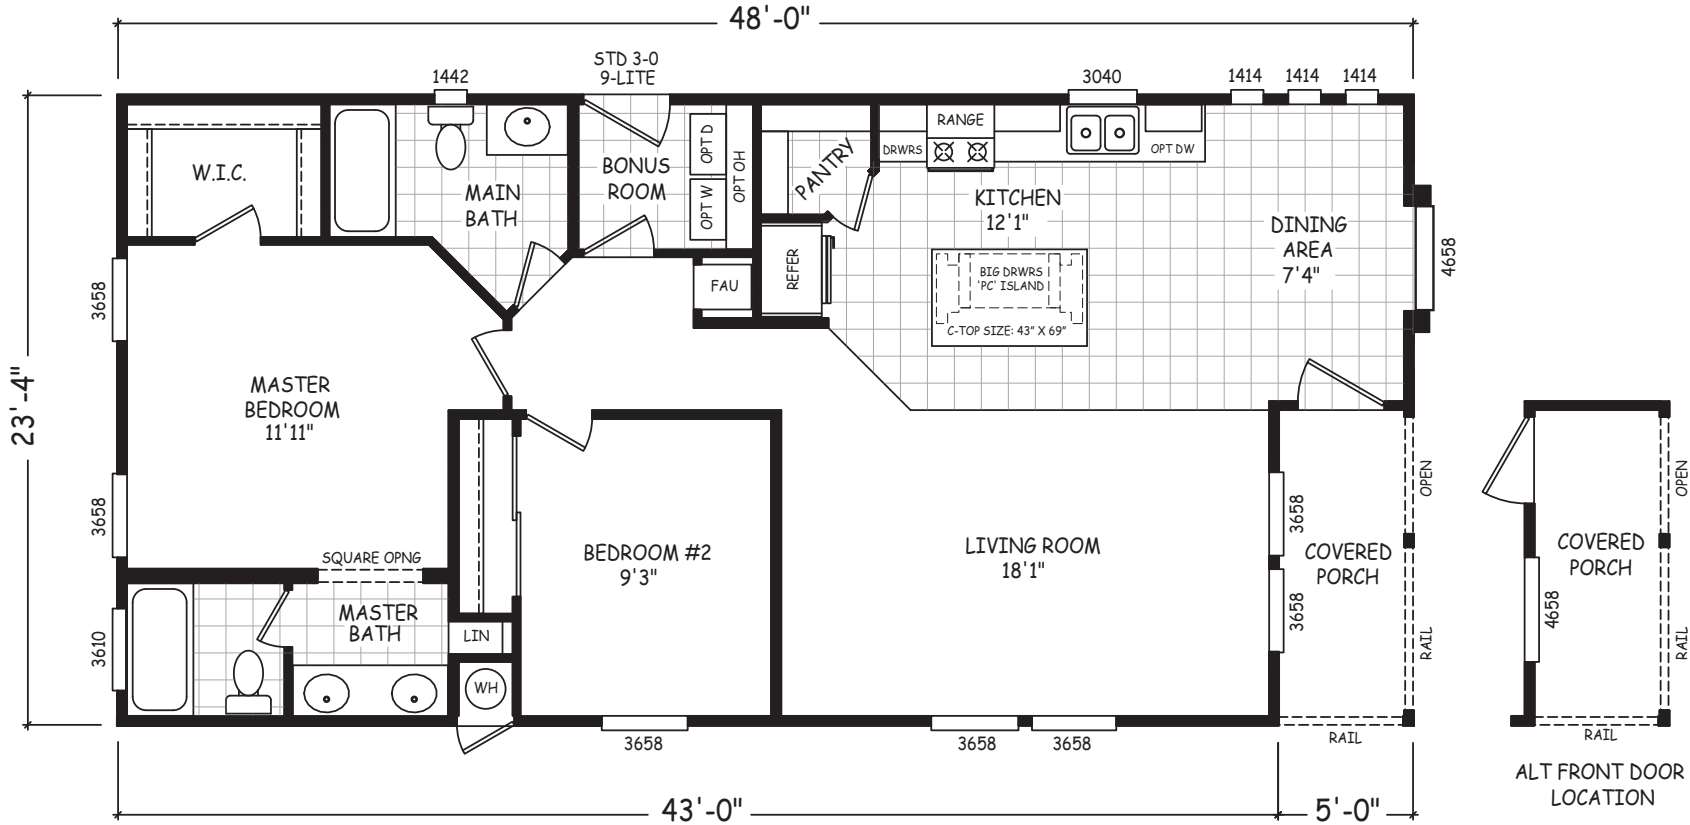

Pireway

Sedona Ridge Classic Series

1,120 SQ. FT. (Approximate) 2 Bedroom, 2 Bath

Last Updated: 2-2-23

MOBILE HOMES ON MAIN
8355 E. Main Street
Mesa, AZ 85207

MobileHomesOnMain.com | 1-800-750-8796

IMPORTANT: Alta Cima Corp reserves the right to modify, cancel or substitute products or features of this event at any time without prior notice or obligation. Pictures and other promotional materials are representative and may depict or contain floor plans, square footages, elevations, options, upgrades, extra design features, decorations, floor coverings, specialty light fixtures, custom paint and wall coverings, window treatments, landscaping, sound and alarm systems, furnishings, appliances, and other designer/decorator features and amenities that are not included as part of the home and/or may not be available at all locations. Home, pricing and community information is subject to change, and homes to prior sale, at any time without notice or obligation. ©2020 Alta Cima Corp. All rights reserved.