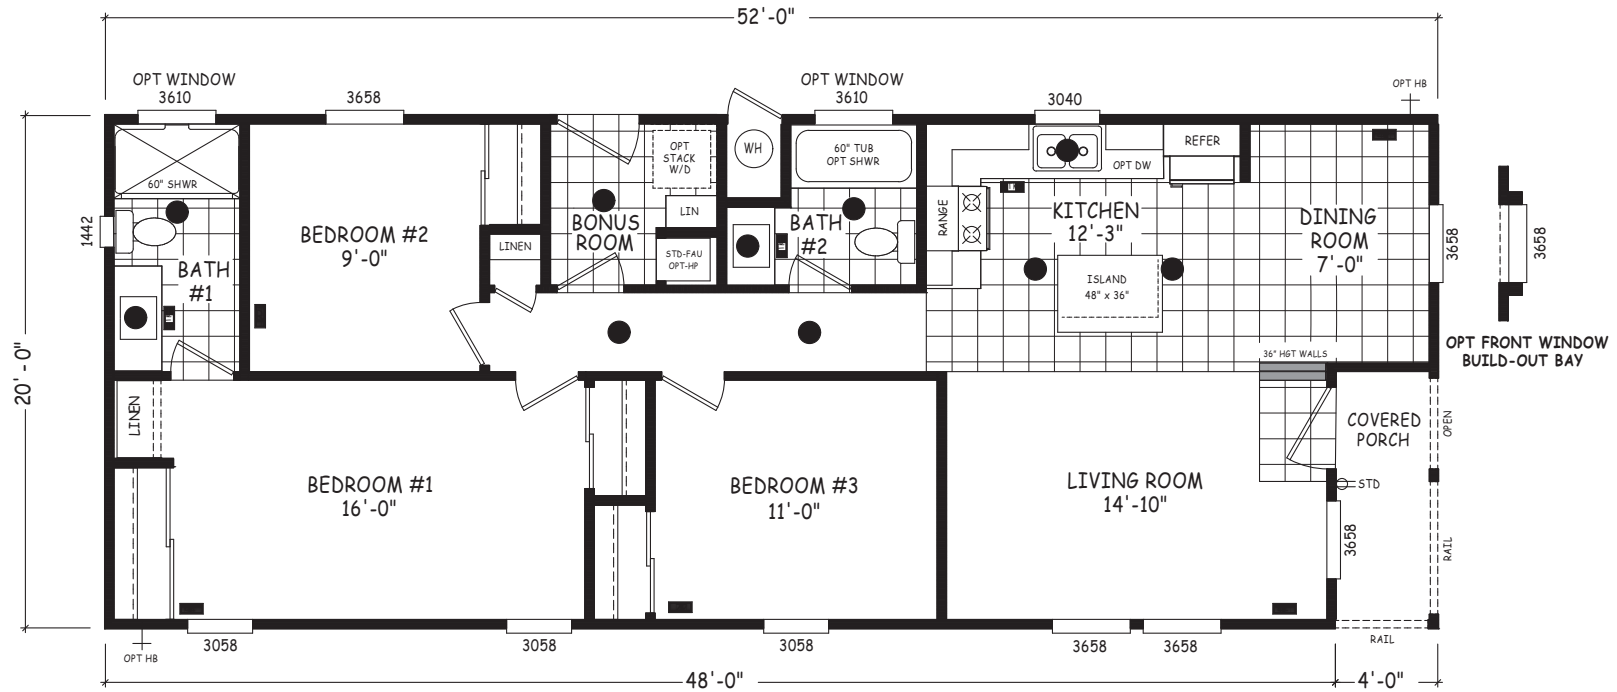

Quail Creek

Edge Series

1,040 SQ. FT. (Approximate) 3 Bedroom, 2 Bath

Last Updated: 5-21-24

3658
OPT DEN
(REPLACES BEDROOM #3)

MOBILE HOMES ON MAIN
8355 E. Main Street
Mesa, AZ 85207

MobileHomesOnMain.com | 1-800-750-8796