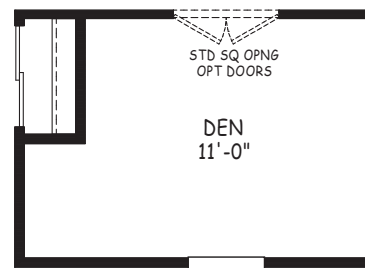

Quail Creek

Edge Series

1,040 SQ. FT. (Approximate) 3 Bedroom, 2 Bath

Last Updated: 5-21-24

3658
OPT DEN
(REPLACES BEDROOM #3)

MOBILE HOMES ON MAIN
8355 E. Main Street
Mesa, AZ 85207

MobileHomesOnMain.com | 1-800-750-8796