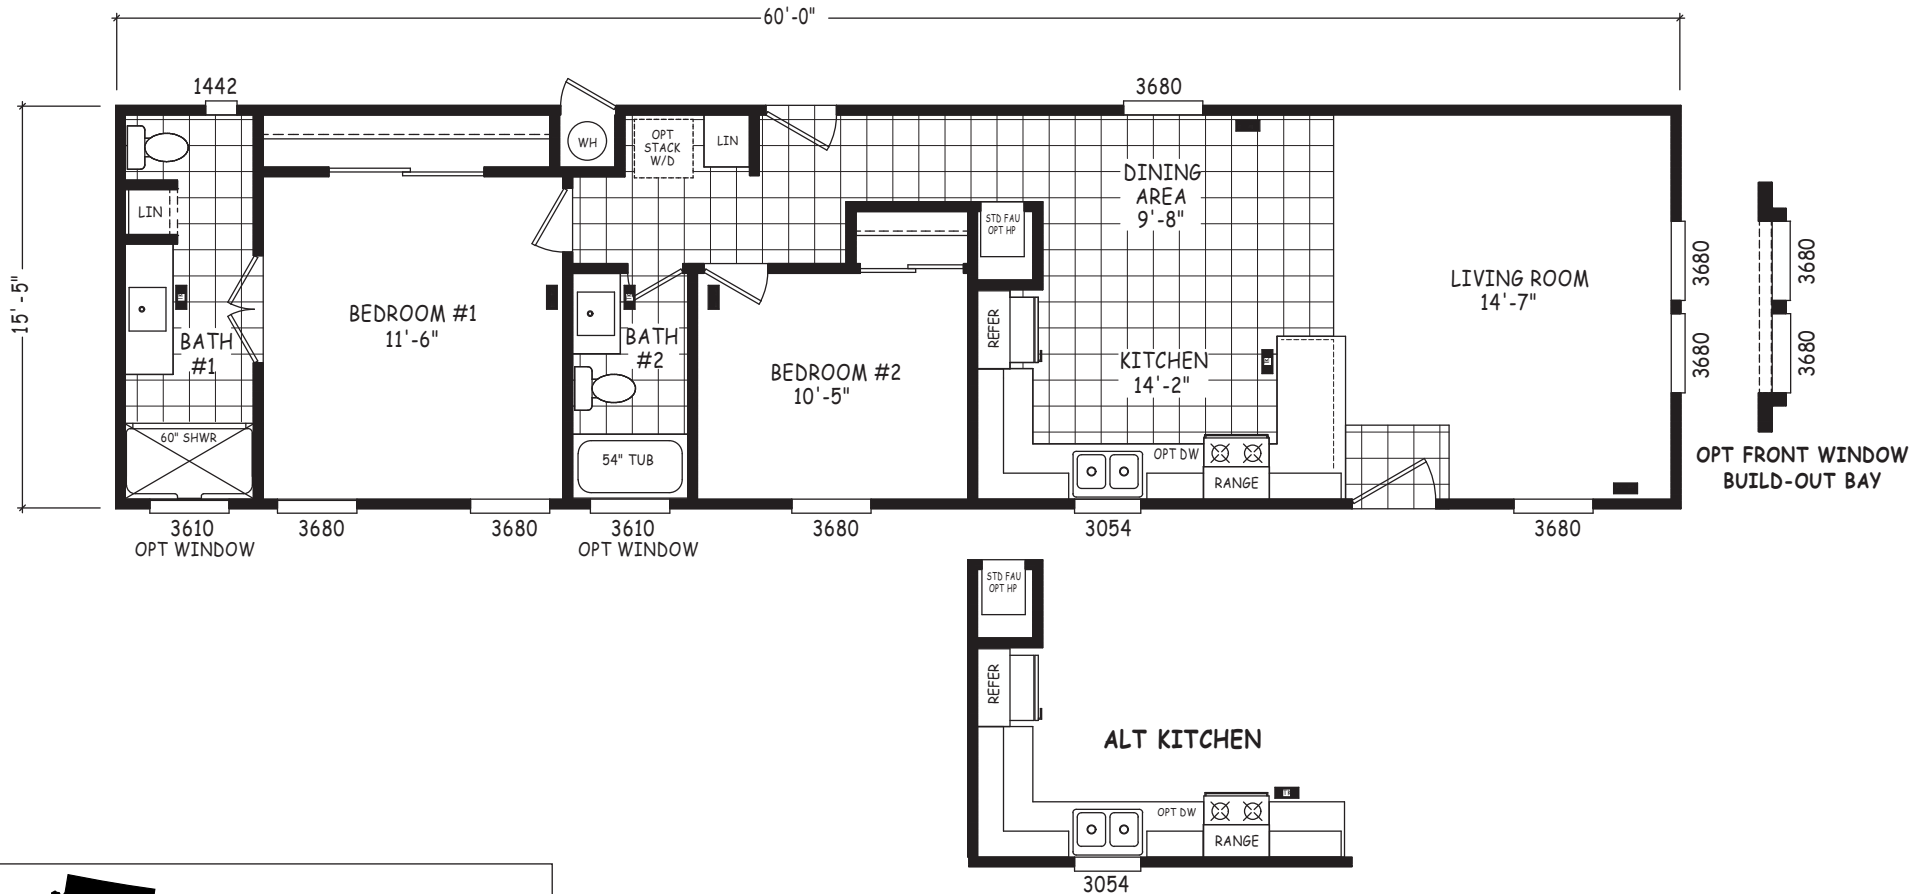

# Raelyn

Encore Single Wide Series

925 SQ. FT. (Approximate) 2 Bedroom, 2 Bath

Last Updated: 12-8-22

**MOBILE HOMES ON MAIN**  
8355 E. Main Street  
Mesa, AZ 85207

**MobileHomesOnMain.com | 1-800-750-8796**