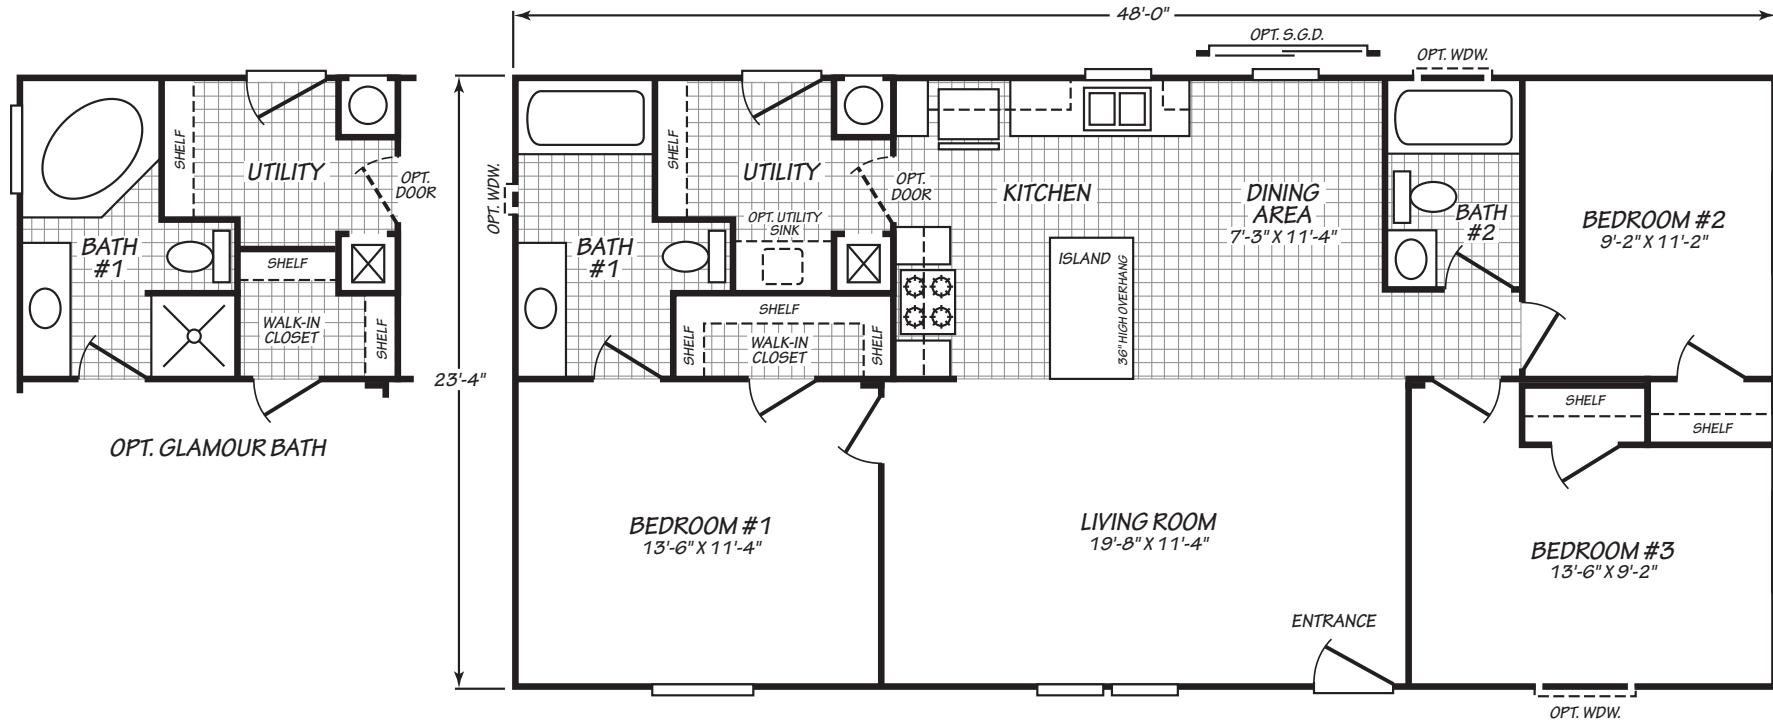

Ramona

Canyon Lake Series

1,120 SQ. FT. (Approximate) 3 Bedrooms, 2 Baths

Last Updated: 11-1-22

MOBILE HOMES ON MAIN
8355 E. Main Street
Mesa, AZ 85207

MobileHomesOnMain.com | 1-800-750-8796

IMPORTANT: Alta Cima Corp reserves the right to modify, cancel or substitute products or features of this event at any time without prior notice or obligation. Pictures and other promotional materials are representative and may depict or contain floor plans, square footages, elevations, options, upgrades, extra design features, decorations, floor coverings, specialty light fixtures, custom paint and wall coverings, window treatments, landscaping, sound and alarm systems, furnishings, appliances, and other designer/decorator features and amenities that are not included as part of the home and/or may not be available at all locations. Home, pricing and community information is subject to change, and homes to prior sale, at any time without notice or obligation. ©2020 Alta Cima Corp. All rights reserved.