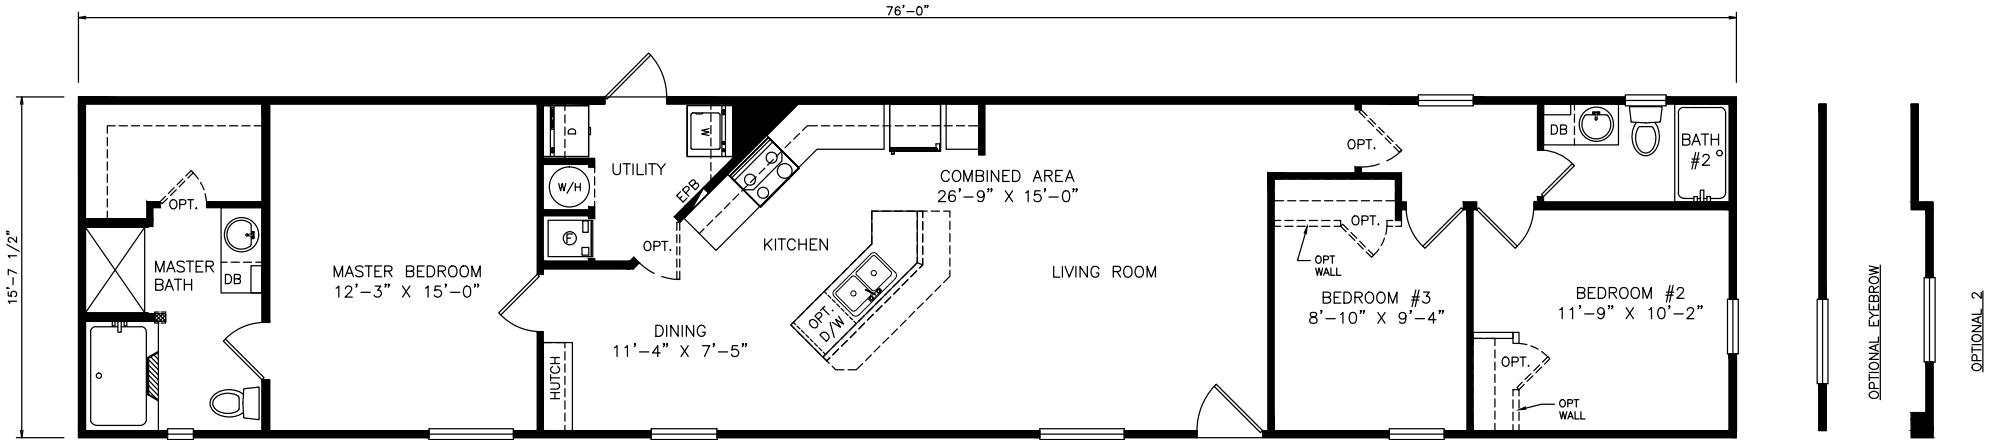

# Roscoe

Heritage Series - Single Section

1,193 SQ. FT. (Approximate) 3 Bedrooms, 2 Baths

Last Updated: 6-22-21

**MOBILE HOMES ON MAIN**  
8355 E. Main Street  
Mesa, AZ 85207

**MobileHomesOnMain.com | 1-800-750-8796**