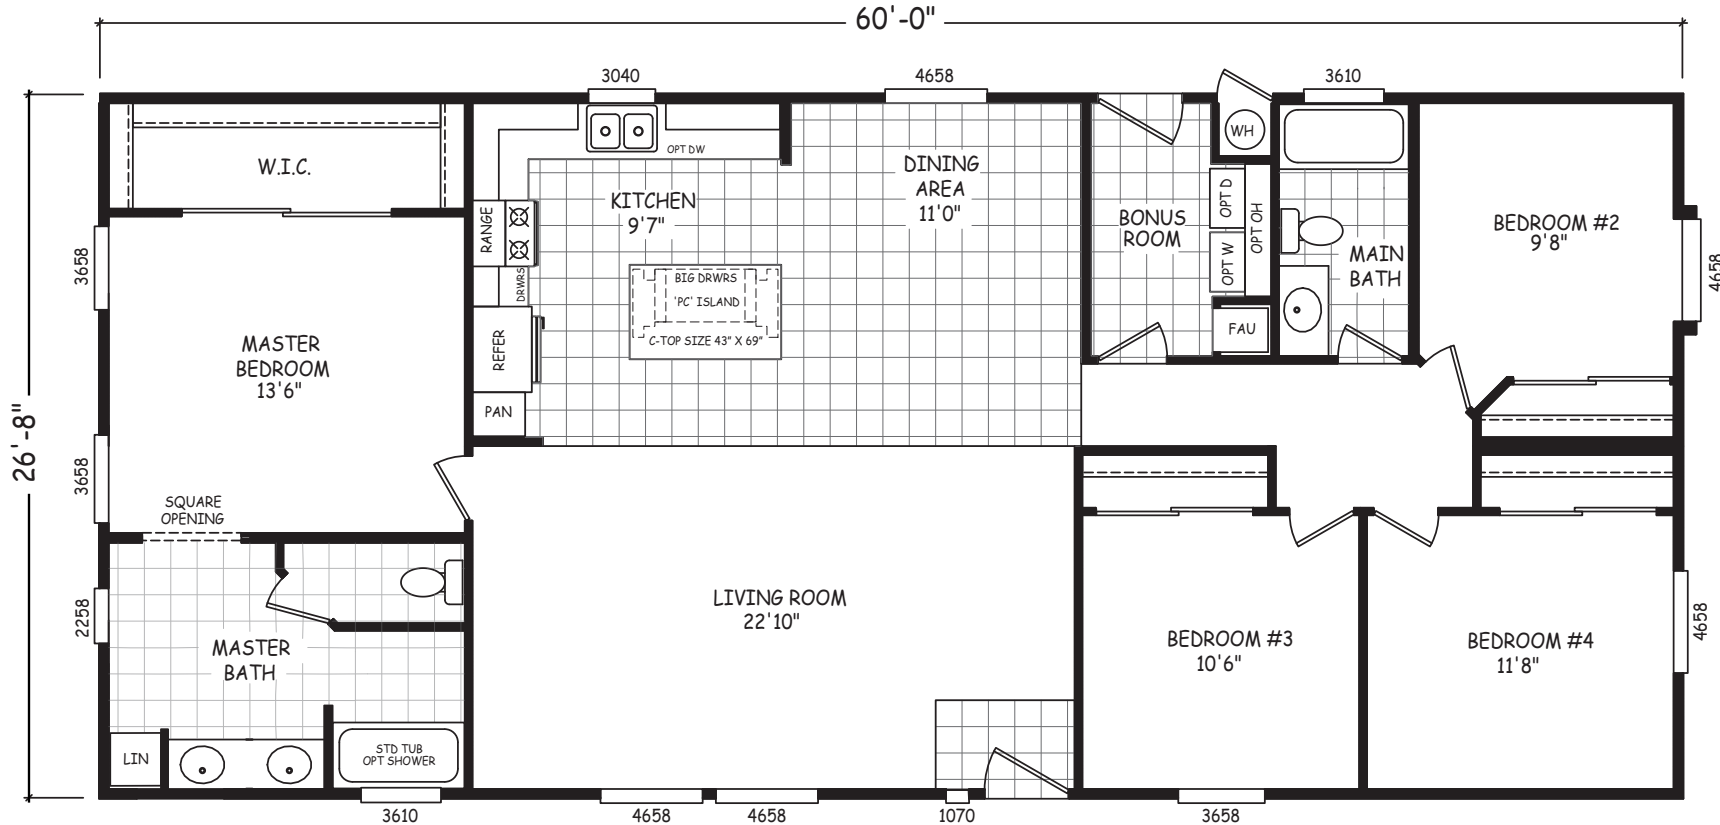

Rose Glen

Sedona Ridge Classic Series

1,600 SQ. FT. (Approximate) 4 Bedroom, 2 Bath

Last Updated: 6-29-23

MOBILE HOMES ON MAIN
8355 E. Main Street
Mesa, AZ 85207

MobileHomesOnMain.com | 1-800-750-8796

IMPORTANT: Alta Cima Corp reserves the right to modify, cancel or substitute products or features of this event at any time without prior notice or obligation. Pictures and other promotional materials are representative and may depict or contain floor plans, square footages, elevations, options, upgrades, extra design features, decorations, floor coverings, specialty light fixtures, custom paint and wall coverings, window treatments, landscaping, sound and alarm systems, furnishings, appliances, and other designer/decorator features and amenities that are not included as part of the home and/or may not be available at all locations. Home, pricing and community information is subject to change, and homes to prior sale, at any time without notice or obligation. ©2020 Alta Cima Corp. All rights reserved.