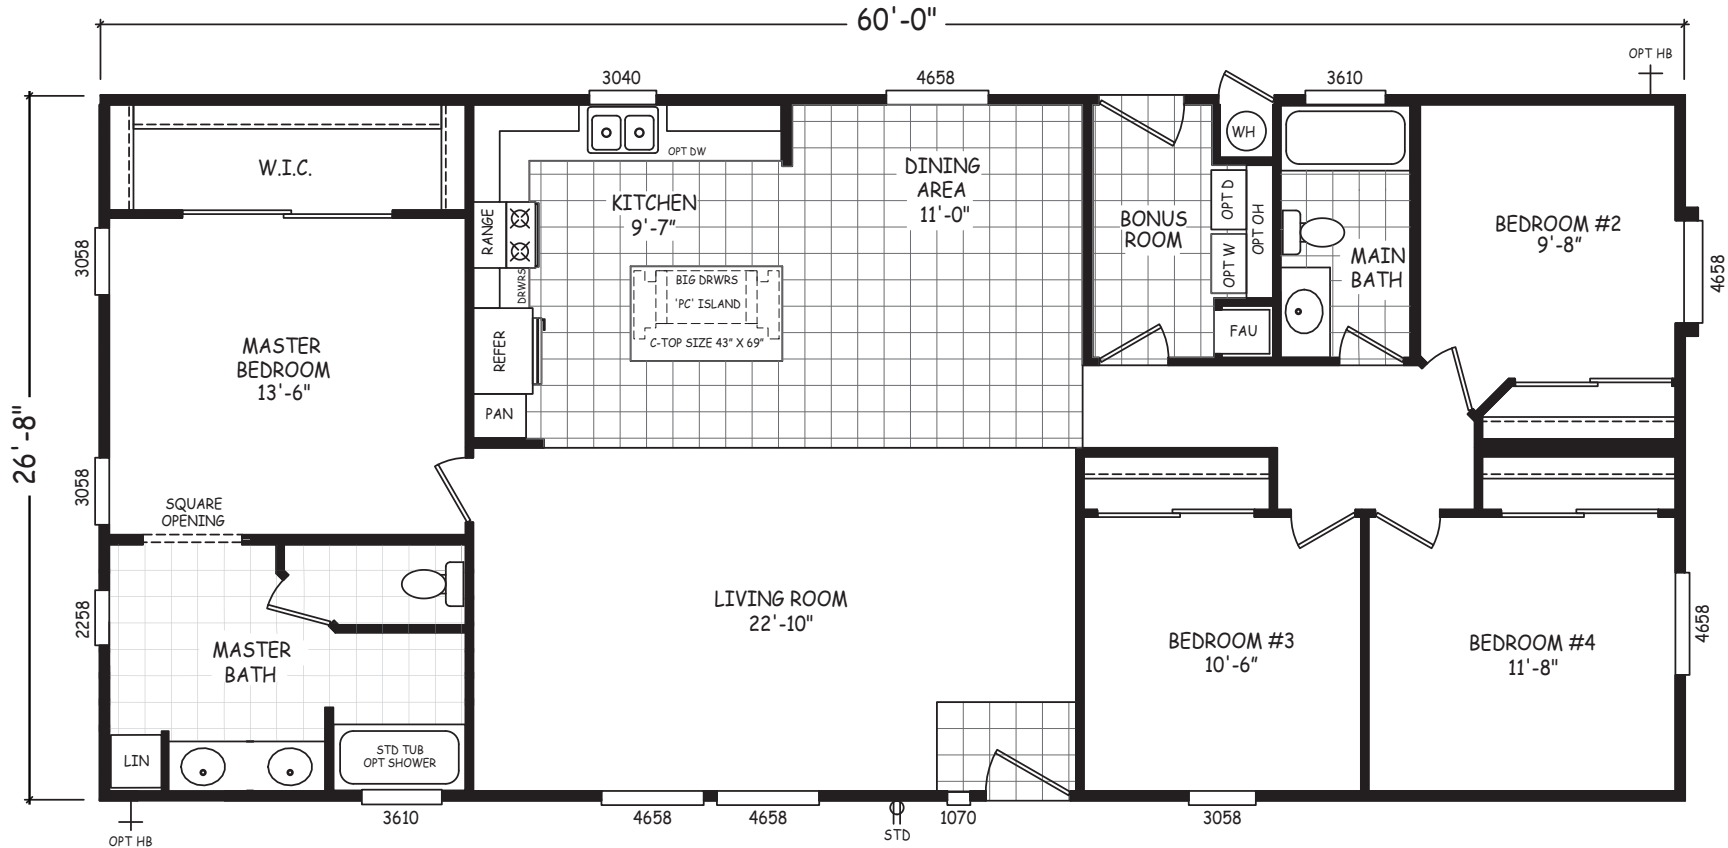

Rose Glen

Sedona Ridge Classic Series

1,600 SQ. FT. (Approximate) 4 Bedroom, 2 Bath

Last Updated: 7-1-25

MOBILE HOMES ON MAIN
8355 E. Main Street
Mesa, AZ 85207

MobileHomesOnMain.com | 1-800-750-8796

IMPORTANT: Alta Cima Corp reserves the right to modify, cancel or substitute products or features of this event at any time without prior notice or obligation. Pictures and other promotional materials are representative and may depict or contain floor plans, square footages, elevations, options, upgrades, extra design features, decorations, floor coverings, specialty light fixtures, custom paint and wall coverings, window treatments, landscaping, sound and alarm systems, furnishings, appliances, and other designer/decorator features and amenities that are not included as part of the home and/or may not be available at all locations. Home, pricing and community information is subject to change, and homes to prior sale, at any time without notice or obligation. ©2020 Alta Cima Corp. All rights reserved.