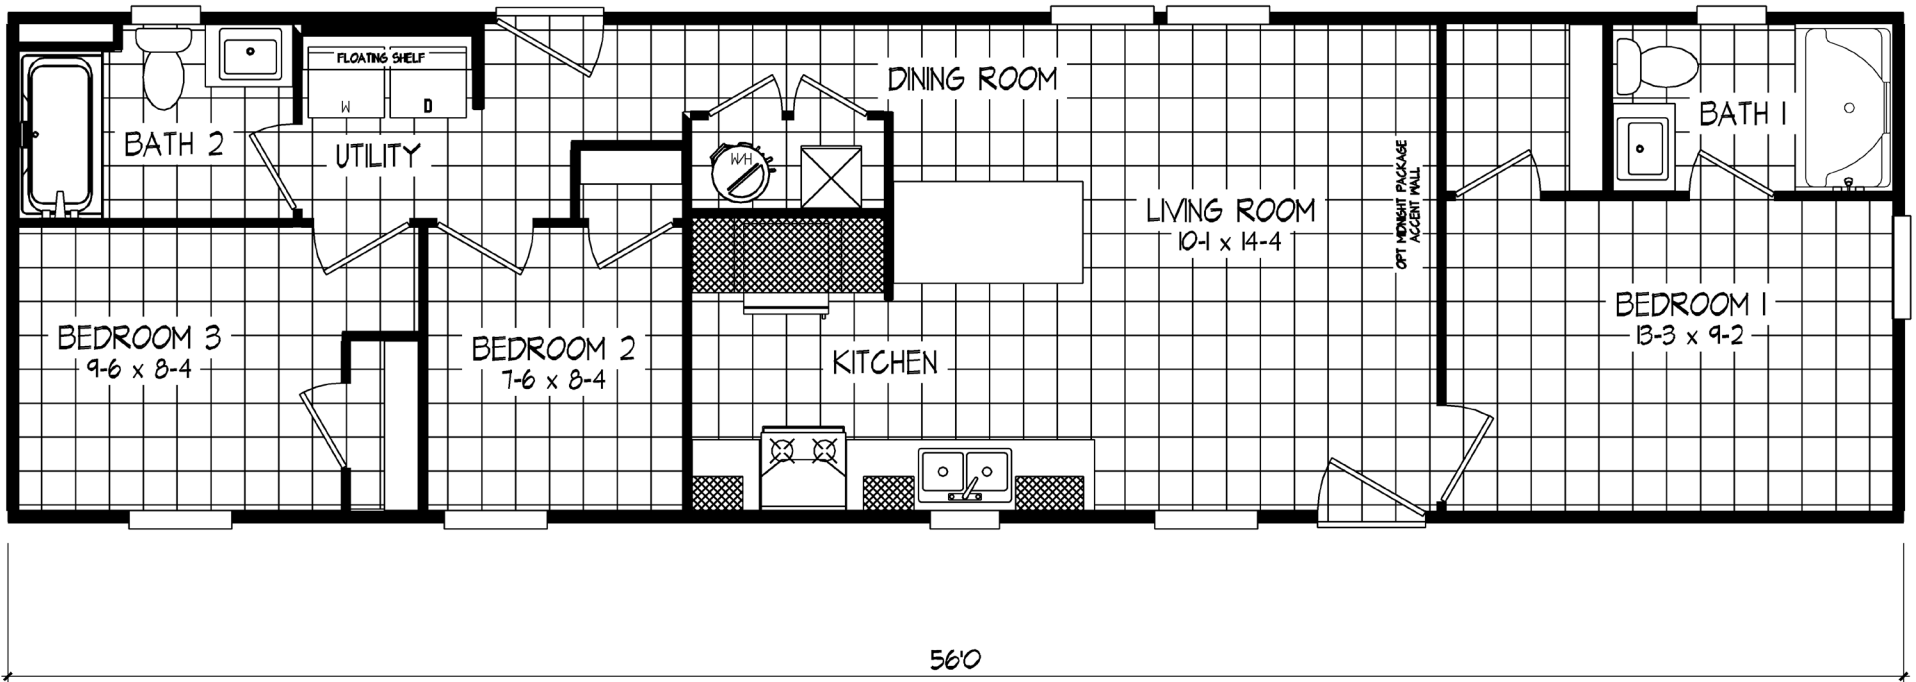

# Roseburg

Tempo Series - Single Section

840 SQ. FT. (Approximate) 3 Bedroom, 2 Bath

Last Updated: 2-24-25

**MOBILE HOMES ON MAIN**  
8355 E. Main Street  
Mesa, AZ 85207

**MobileHomesOnMain.com | 1-800-750-8796**