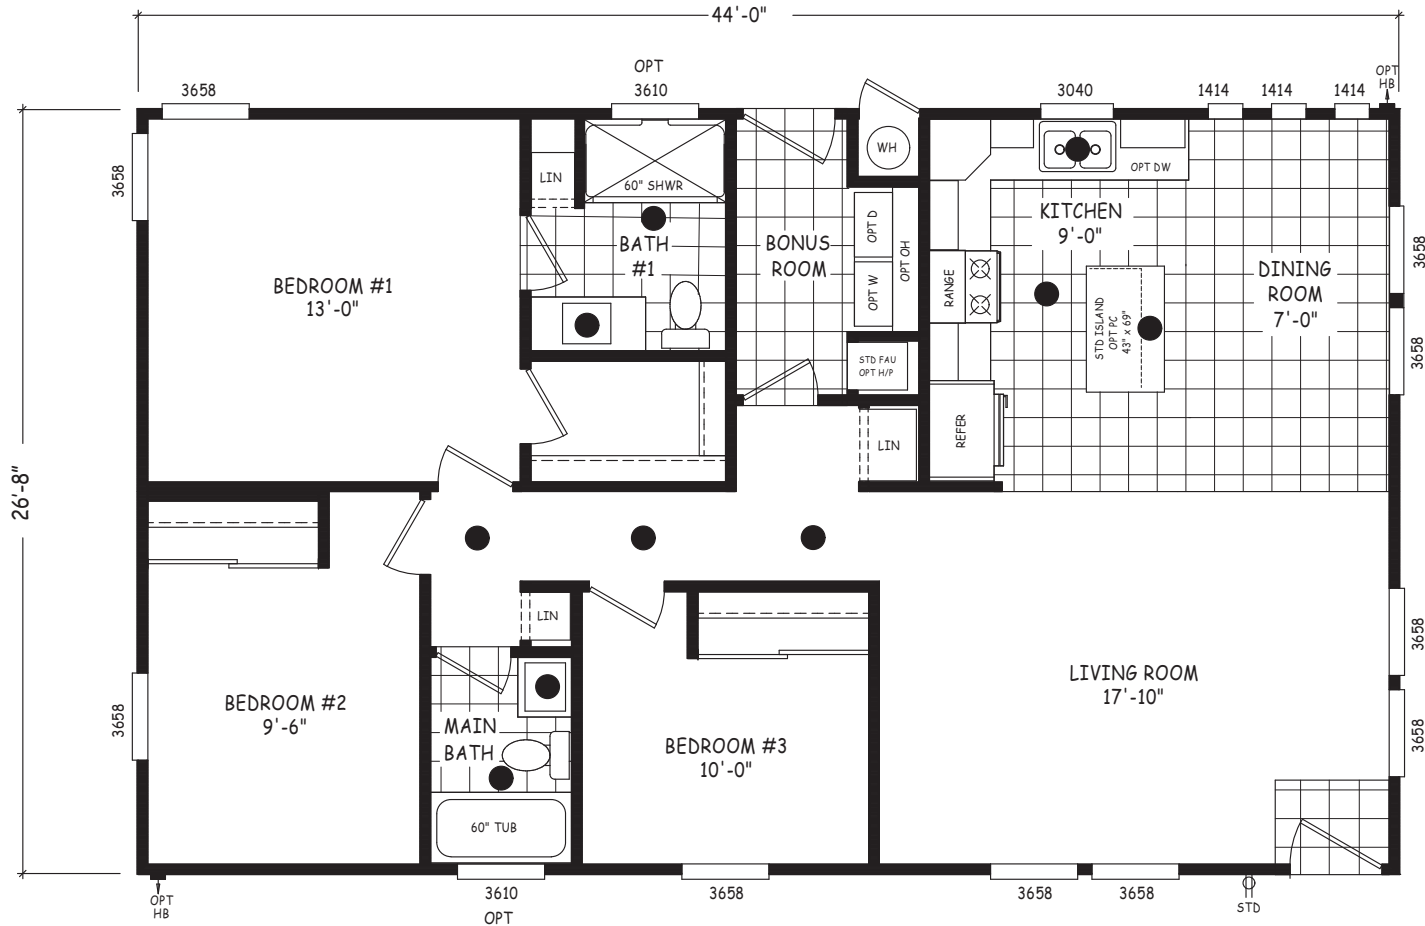

# Sabello

Edge Series

1,174 SQ. FT. (Approximate) 3 Bedroom, 2 Bath

Last Updated: 6-27-25

**MOBILE HOMES ON MAIN**  
8355 E. Main Street  
Mesa, AZ 85207

**MobileHomesOnMain.com | 1-800-750-8796**

**IMPORTANT:** Alta Cima Corp reserves the right to modify, cancel or substitute products or features of this event at any time without prior notice or obligation. Pictures and other promotional materials are representative and may depict or contain floor plans, square footages, elevations, options, upgrades, extra design features, decorations, floor coverings, specialty light fixtures, custom paint and wall coverings, window treatments, landscaping, sound and alarm systems, furnishings, appliances, and other designer/decorator features and amenities that are not included as part of the home and/or may not be available at all locations. Home, pricing and community information is subject to change, and homes to prior sale, at any time without notice or obligation. ©2020 Alta Cima Corp. All rights reserved.