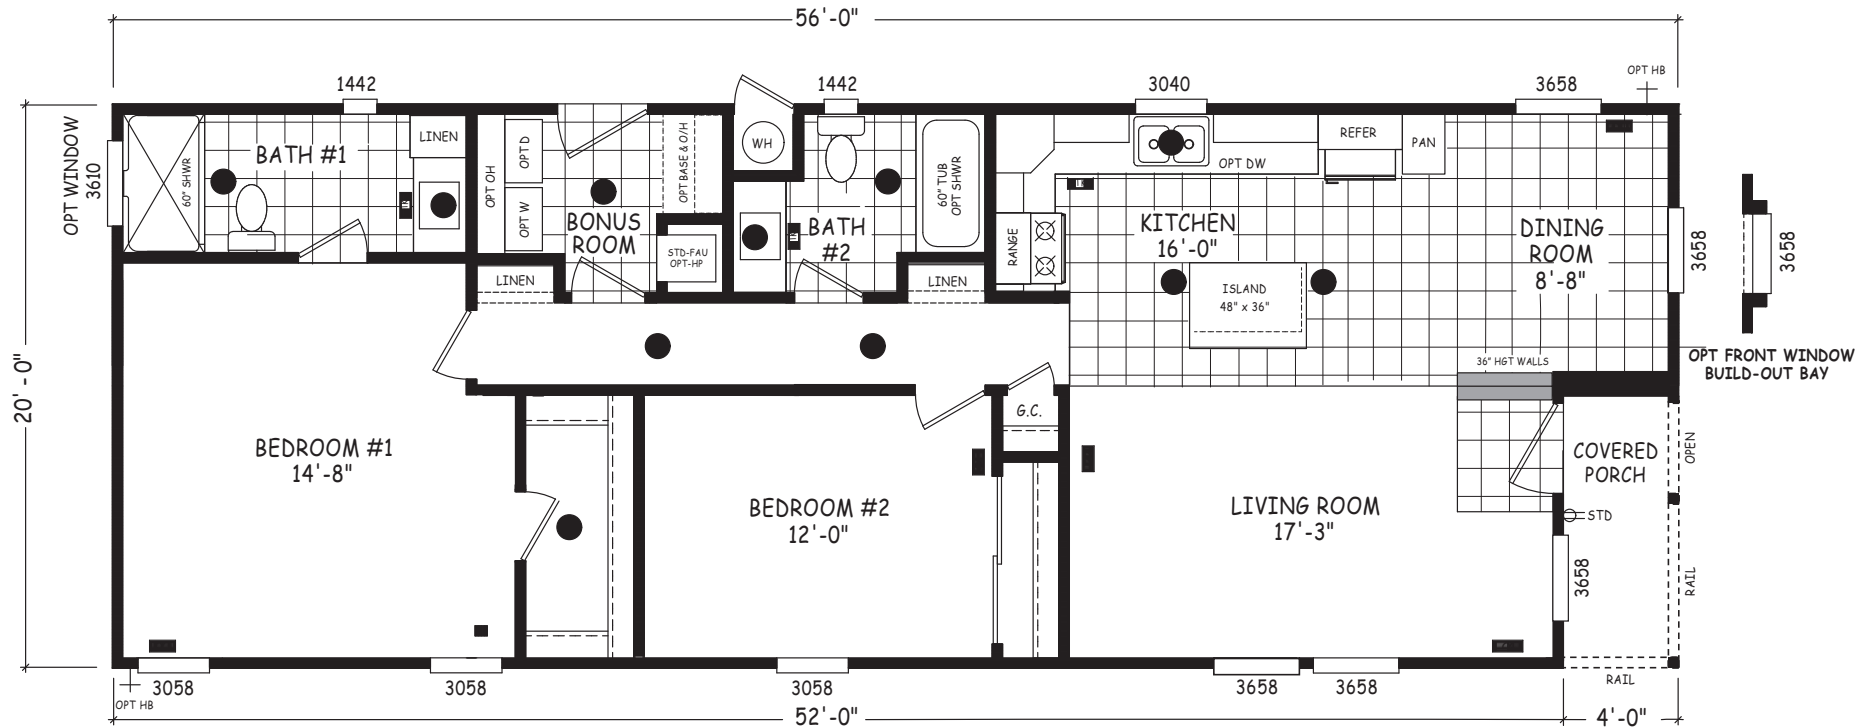

Sand Creek

Edge Series

1,120 SQ. FT. (Approximate) 2 Bedroom, 2 Bath

Last Updated: 5-21-24

MOBILE HOMES ON MAIN
8355 E. Main Street
Mesa, AZ 85207

MobileHomesOnMain.com | 1-800-750-8796

IMPORTANT: Alta Cima Corp reserves the right to modify, cancel or substitute products or features of this event at any time without prior notice or obligation. Pictures and other promotional materials are representative and may depict or contain floor plans, square footages, elevations, options, upgrades, extra design features, decorations, floor coverings, specialty light fixtures, custom paint and wall coverings, window treatments, landscaping, sound and alarm systems, furnishings, appliances, and other designer/decorator features and amenities that are not included as part of the home and/or may not be available at all locations. Home, pricing and community information is subject to change, and homes to prior sale, at any time without notice or obligation. ©2020 Alta Cima Corp. All rights reserved.