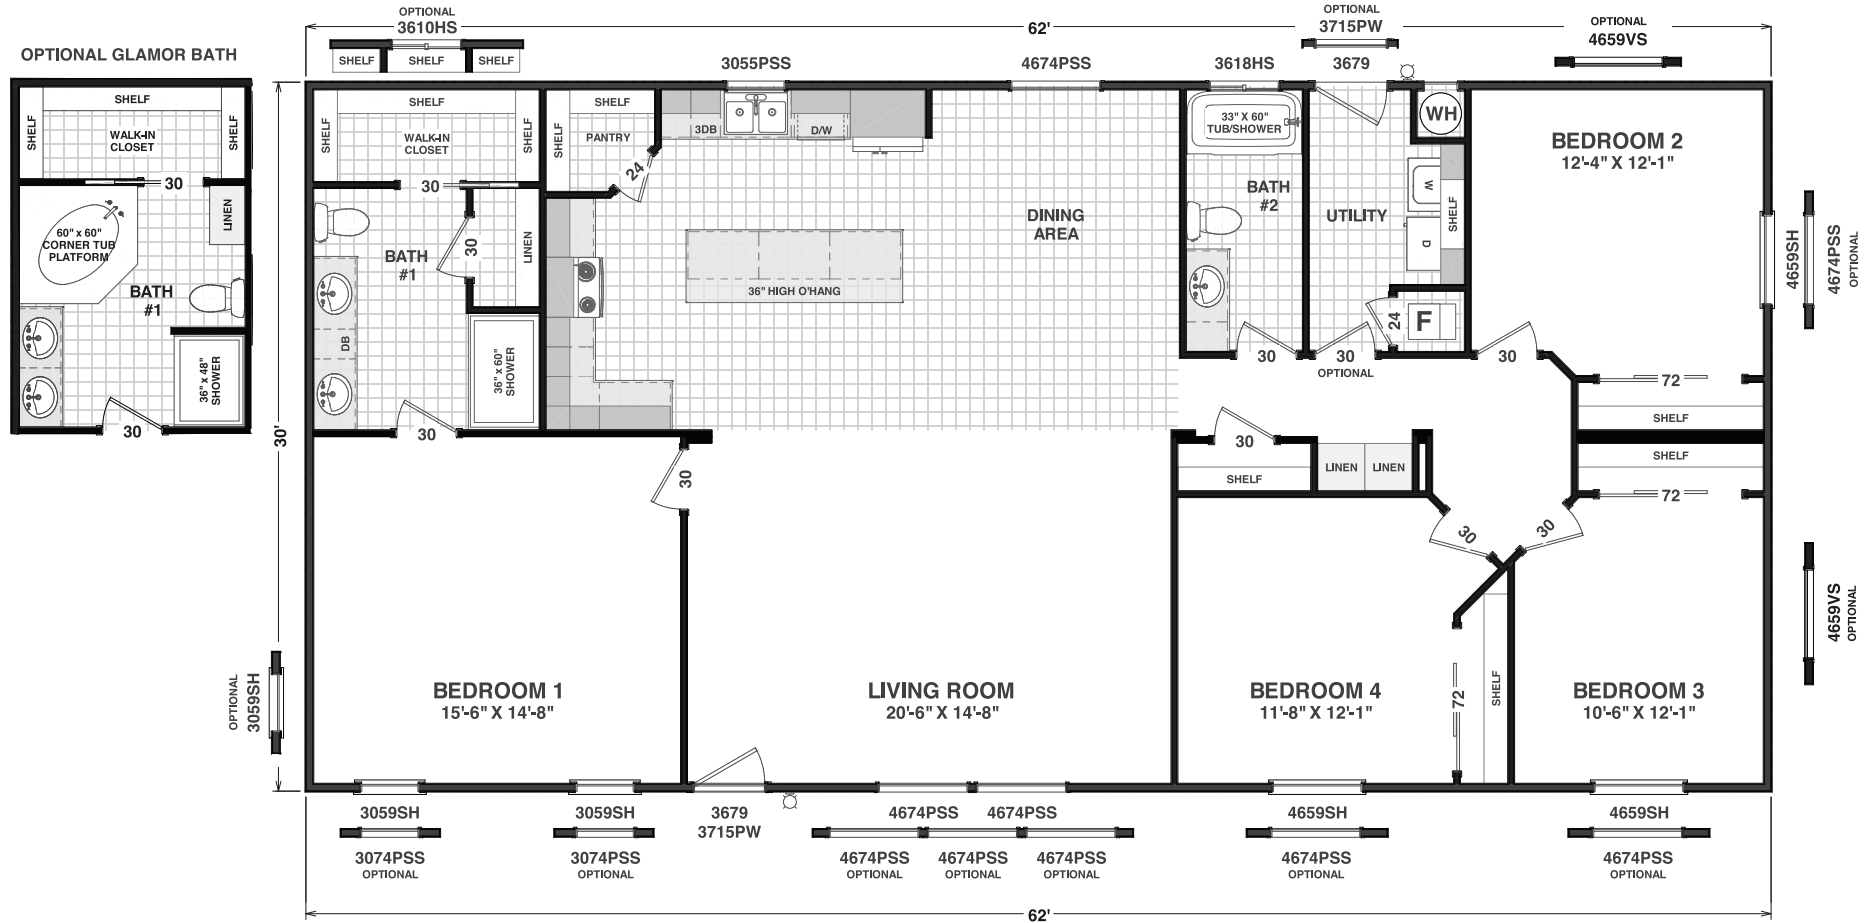

Saunders

Coronado Series

1860 SQ. FT. (Approximate) 4 Bedroom, 2 Bath

Last Updated: 1-9-25

MOBILE HOMES ON MAIN
8355 E. Main Street
Mesa, AZ 85207

MobileHomesOnMain.com | 1-800-750-8796

IMPORTANT: Alta Cima Corp reserves the right to modify, cancel or substitute products or features of this event at any time without prior notice or obligation. Pictures and other promotional materials are representative and may depict or contain floor plans, square footages, elevations, options, upgrades, extra design features, decorations, floor coverings, specialty light fixtures, custom paint and wall coverings, window treatments, landscaping, sound and alarm systems, furnishings, appliances, and other designer/decorator features and amenities that are not included as part of the home and/or may not be available at all locations. Home, pricing and community information is subject to change, and homes to prior sale, at any time without notice or obligation. ©2020 Alta Cima Corp. All rights reserved.