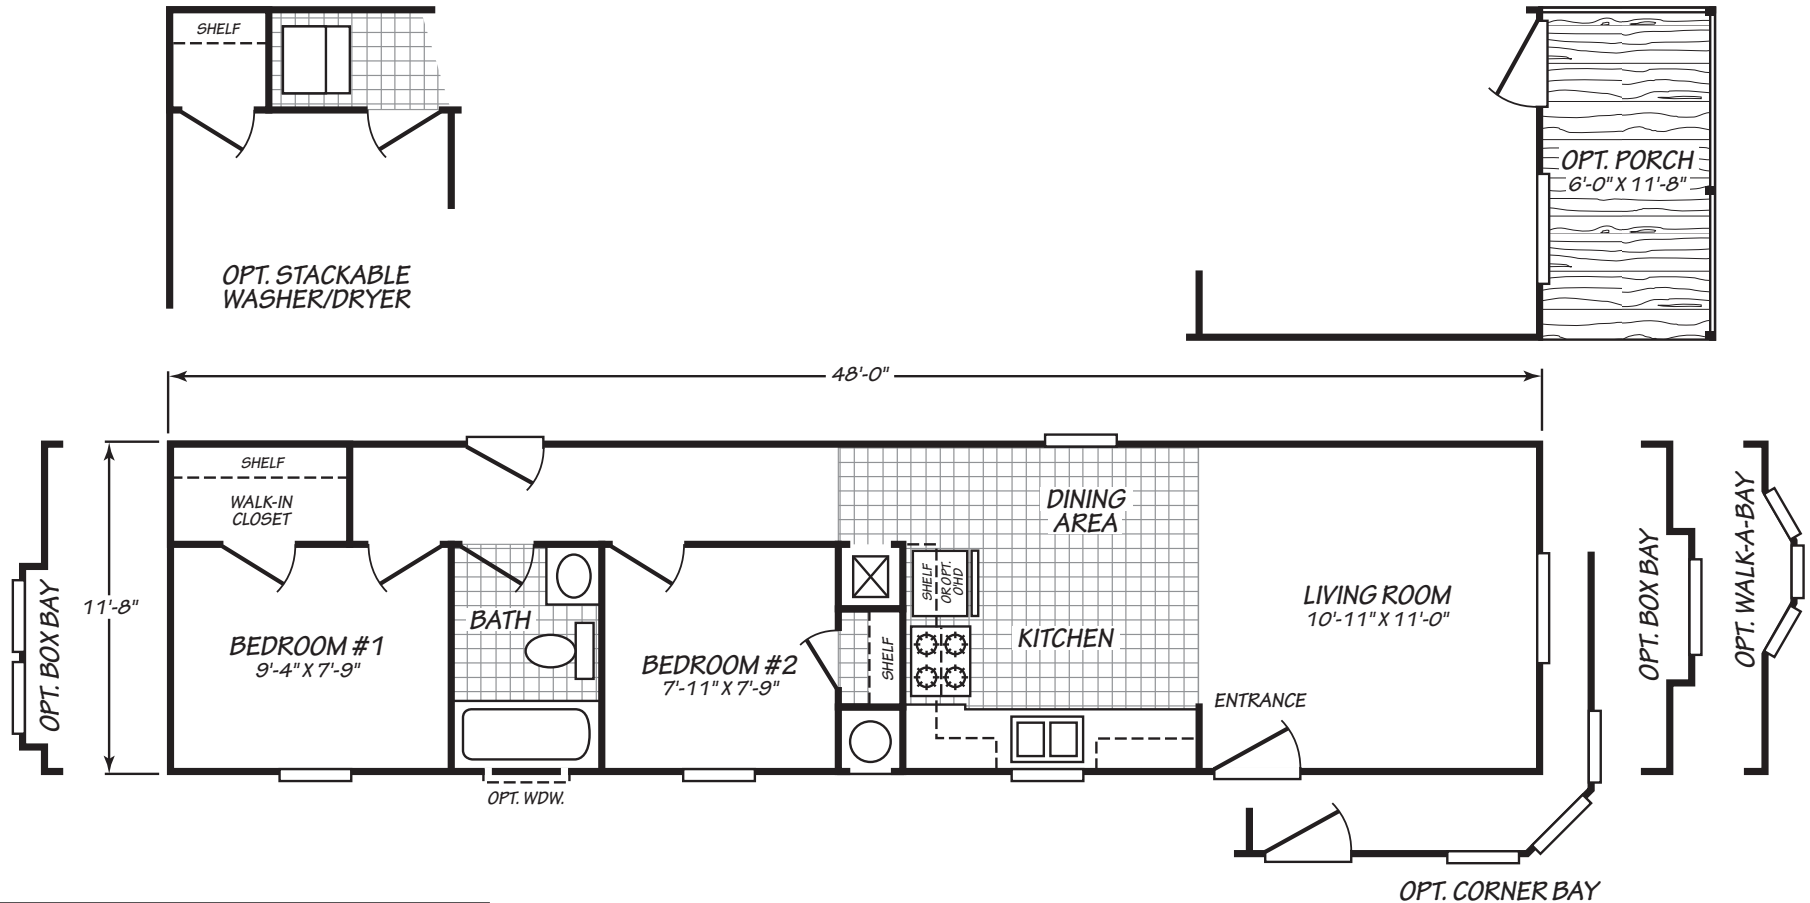

# Sequoia

Canyon Lake Series

560 SQ. FT. (Approximate) 2 Bedrooms, 1 Baths

Last Updated: 11-1-22

**MOBILE HOMES ON MAIN**  
8355 E. Main Street  
Mesa, AZ 85207

**MobileHomesOnMain.com | 1-800-750-8796**

**IMPORTANT:** Alta Cima Corp reserves the right to modify, cancel or substitute products or features of this event at any time without prior notice or obligation. Pictures and other promotional materials are representative and may depict or contain floor plans, square footages, elevations, options, upgrades, extra design features, decorations, floor coverings, specialty light fixtures, custom paint and wall coverings, window treatments, landscaping, sound and alarm systems, furnishings, appliances, and other designer/decorator features and amenities that are not included as part of the home and/or may not be available at all locations. Home, pricing and community information is subject to change, and homes to prior sale, at any time without notice or obligation. ©2020 Alta Cima Corp. All rights reserved.